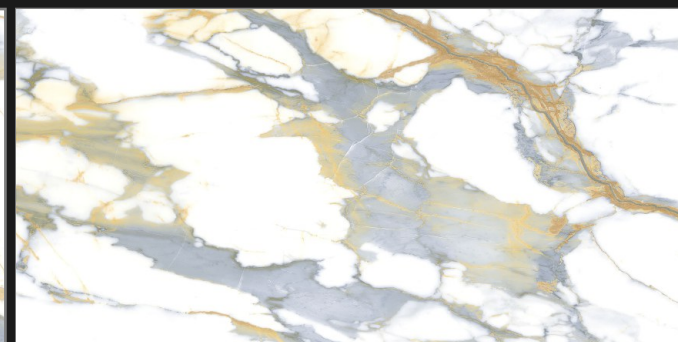

Surface  
**Glossy**

Random  
**04**

**AMELIA  
RED**

600x  
1200mm

Surface  
**Glossy**

Random  
**04**

**ANTIQUE  
SATUARIO BEIGE**

600x  
1200mm