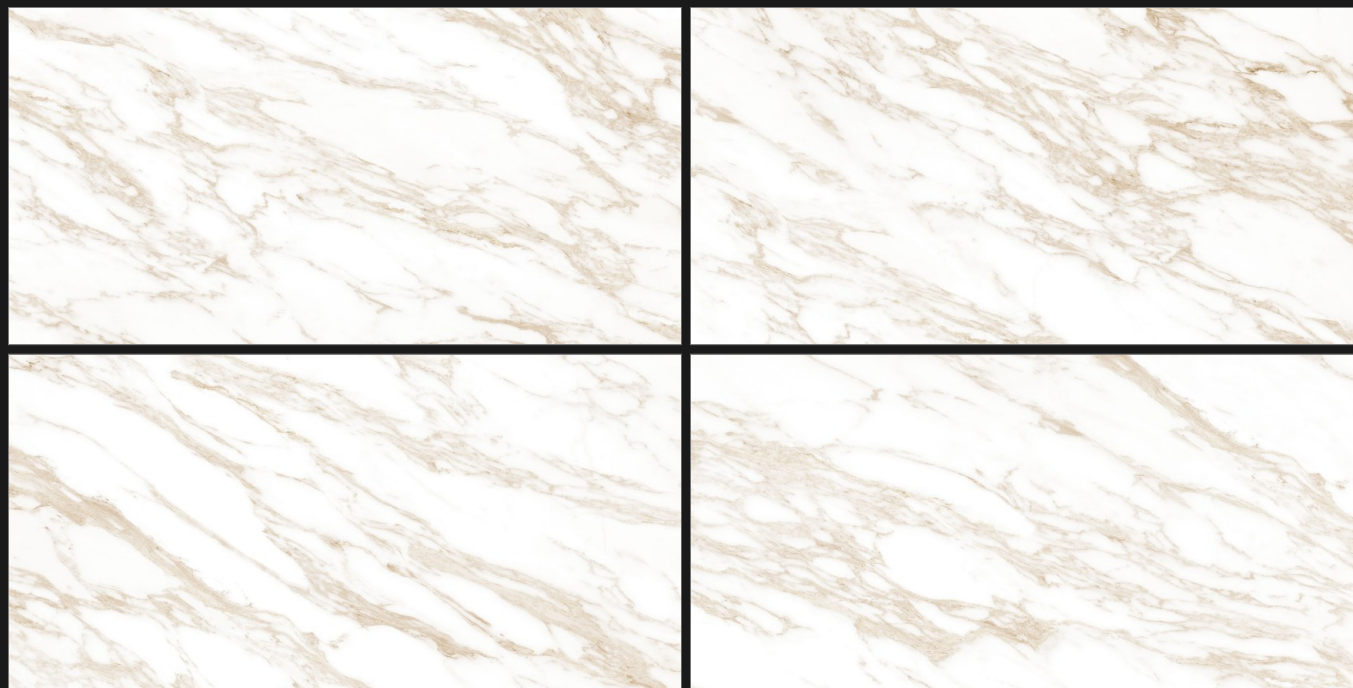

Random  
**04**

**CARNIVAL GREY**

**CINEREA  
GOLD**

600x  
1200mm

Surface  
**Glossy**

Random  
**04**

**CINEREA  
NATURAL**

600x  
1200mm