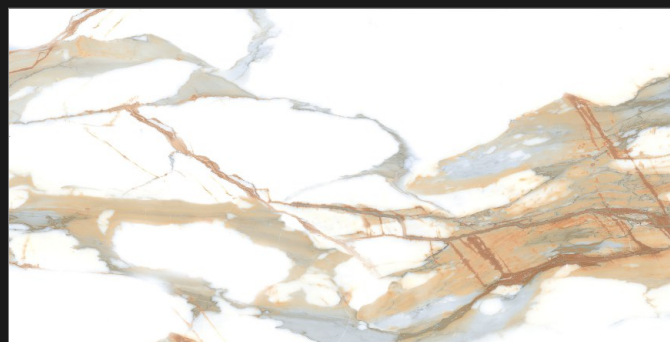

Surface  
**Glossy**

Random  
**04**

**AMELIA  
RED**

600x  
1200mm

Surface  
**Glossy**

Random  
**04**

**ANTIQUE  
SATUARIO BEIGE**

600x  
1200mm