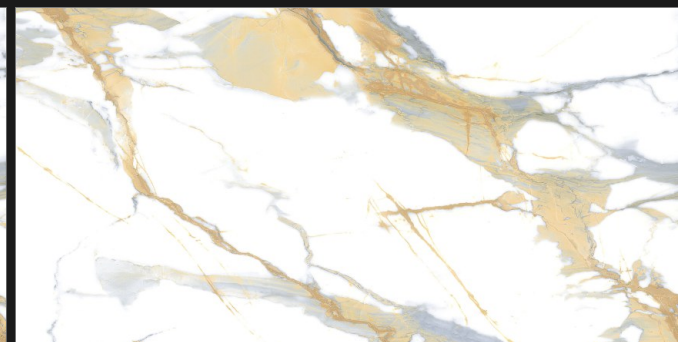

Surface  
**Glossy**

Random  
**04**

**AMELIA  
RED**

600x  
1200mm

Surface  
**Glossy**

Random  
**04**

**ANTIQUE  
SATUARIO BEIGE**

600x  
1200mm