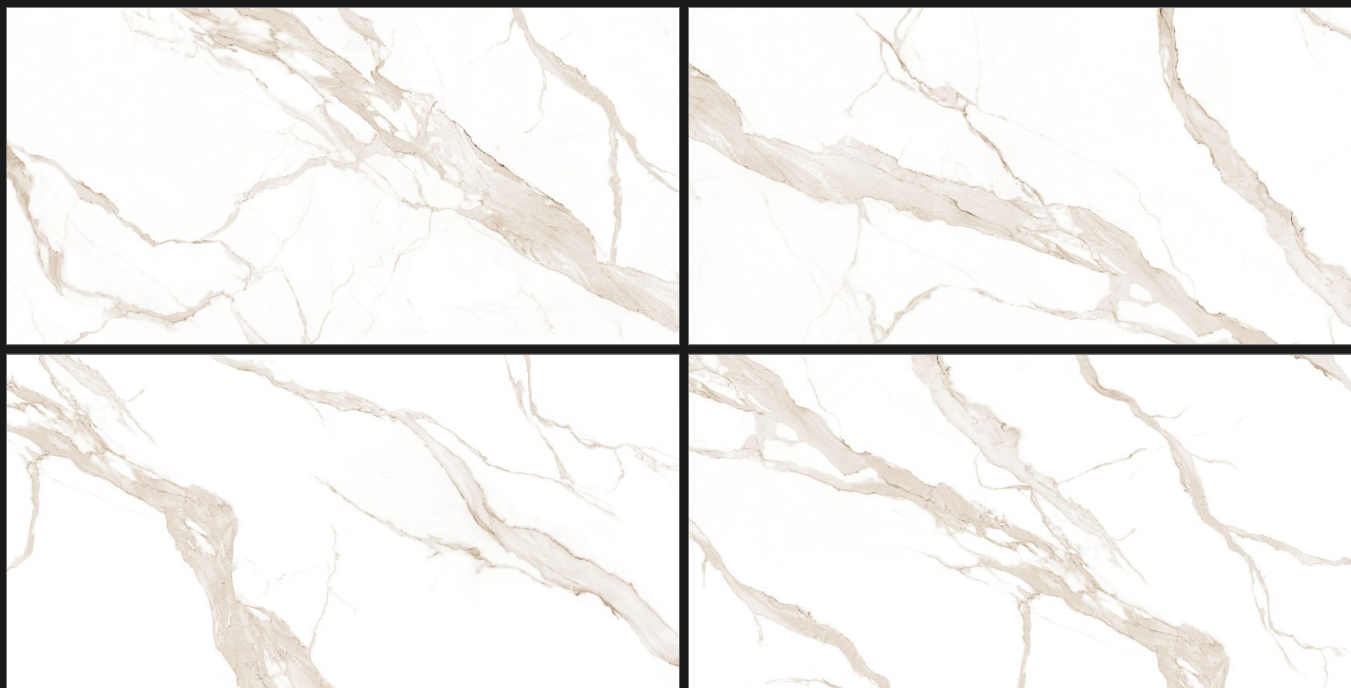

**CARRARA
CLAY**

600x
1200mm

Surface
Glossy

Random
04