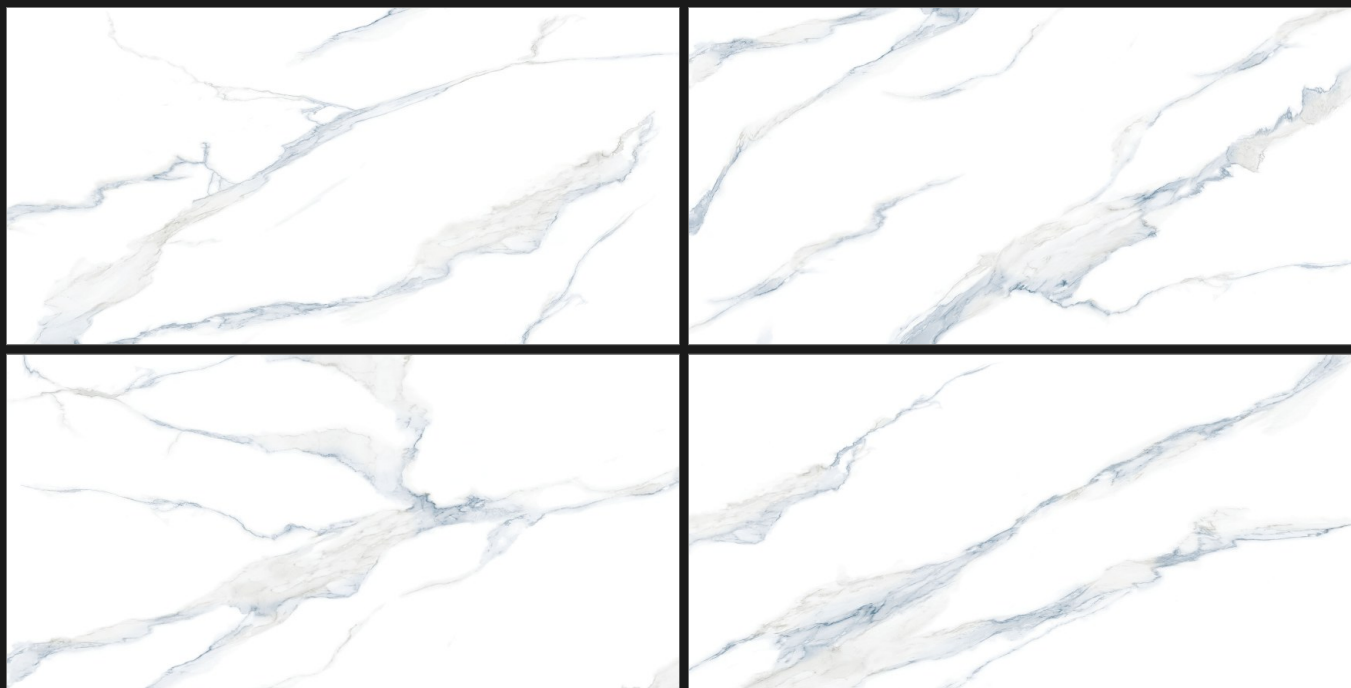

**VITRONITE
BLUE**

600x
1200mm

Surface
Glossy

Random
04