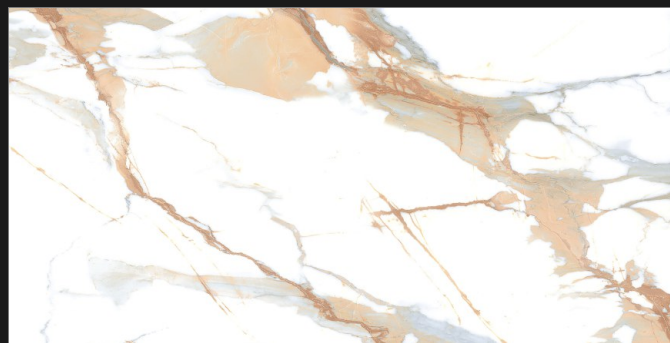

Surface  
**Glossy**

Random  
**04**

**AMELIA  
RED**

600x  
1200mm

Surface  
**Glossy**

Random  
**04**

**ANTIQUE  
SATUARIO BEIGE**

600x  
1200mm