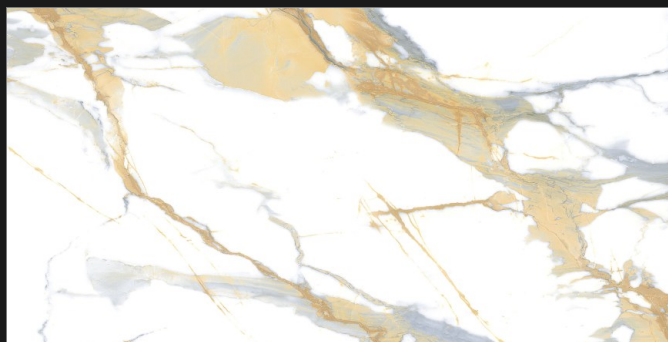

Surface  
**Glossy**

Random  
**04**

**AMELIA  
RED**

600x  
1200mm

Surface  
**Glossy**

Random  
**04**

**ANTIQUE  
SATUARIO BEIGE**

600x  
1200mm