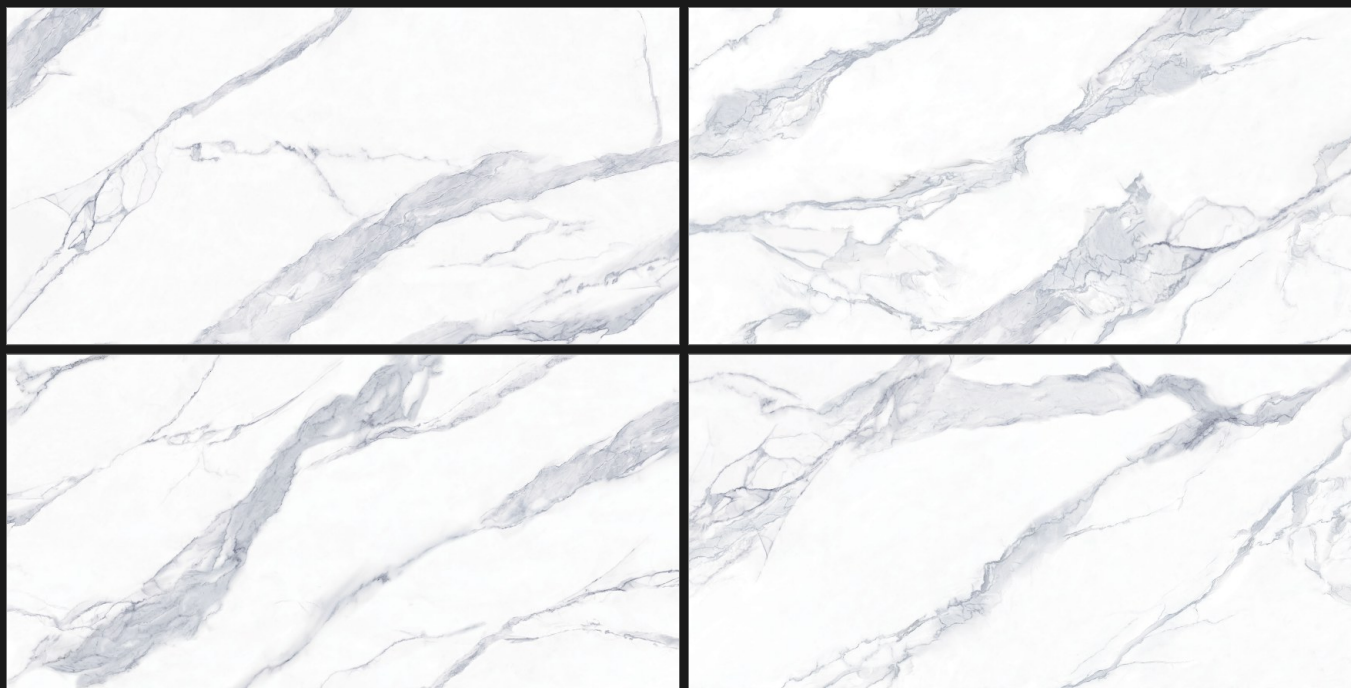

**MARMO
INDIGO**

600x
1200mm

Surface
Glossy

Random
04