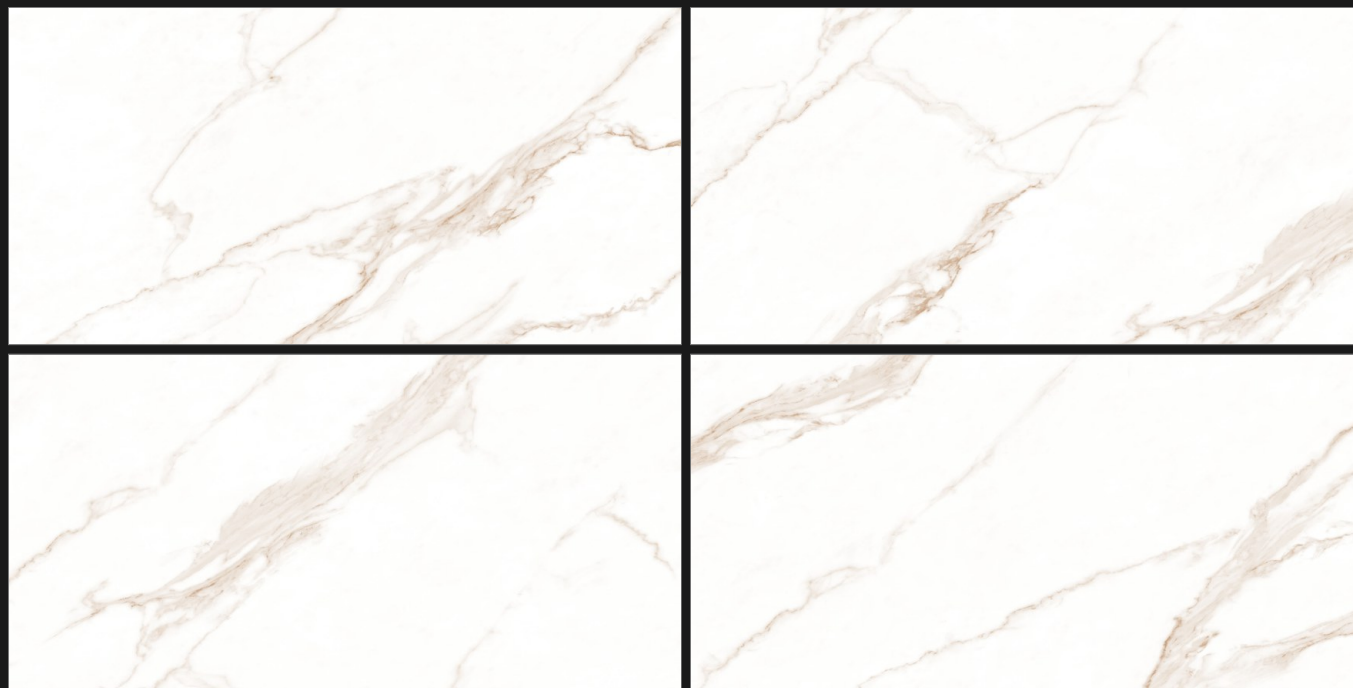

Random  
**04**

**ITALIAN  
PINE**

600x  
1200mm

Surface  
**Glossy**

Random  
**04**

**ITALIAN PINE**

**ITALIAN  
WINE**

600x  
1200mm