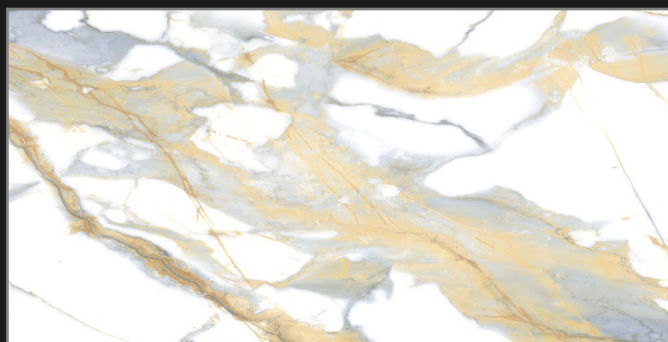

Surface  
**Glossy**

Random  
**04**

**AMELIA  
RED**

600x  
1200mm

Surface  
**Glossy**

Random  
**04**

**ANTIQUE  
SATUARIO BEIGE**

600x  
1200mm