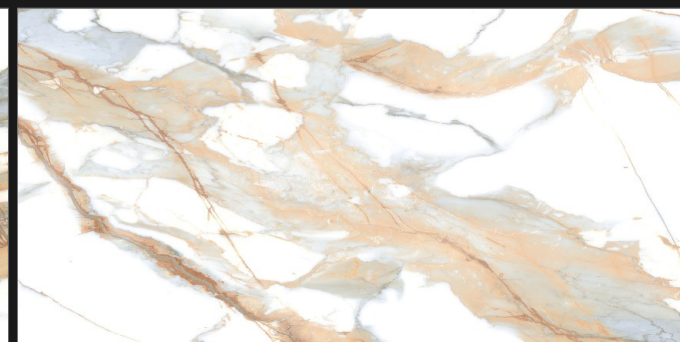

Surface  
**Glossy**

Random  
**04**

**AMELIA  
RED**

600x  
1200mm

Surface  
**Glossy**

Random  
**04**

**ANTIQUE  
SATUARIO BEIGE**

600x  
1200mm