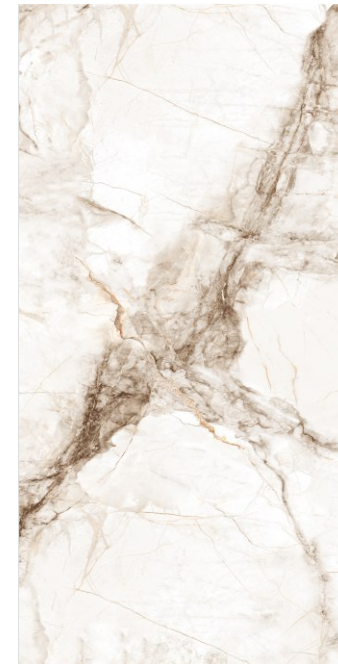

Helmer Bronze

600x
1200mm

Surface
Glossy

Random
03

GLARE
COLLECTION

SPANIA
CERAMICA