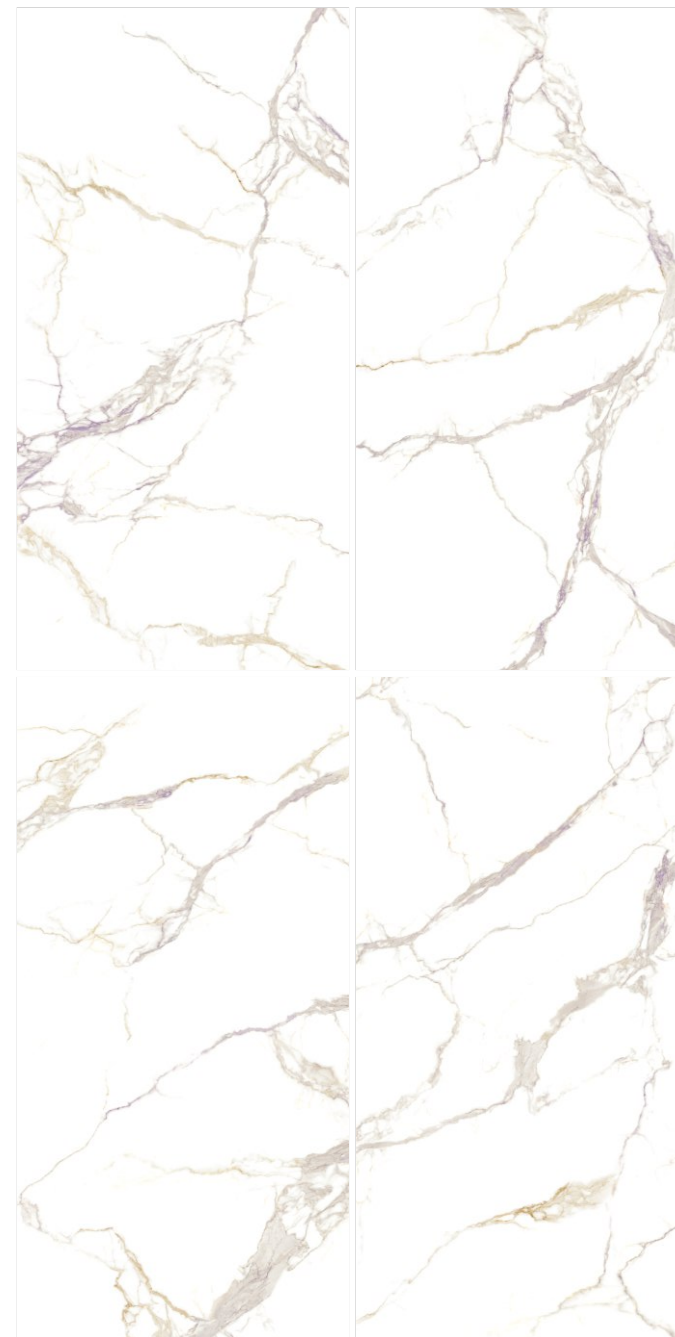

600x
1200mm

Surface
Glossy

Random
04

GLARE
COLLECTION