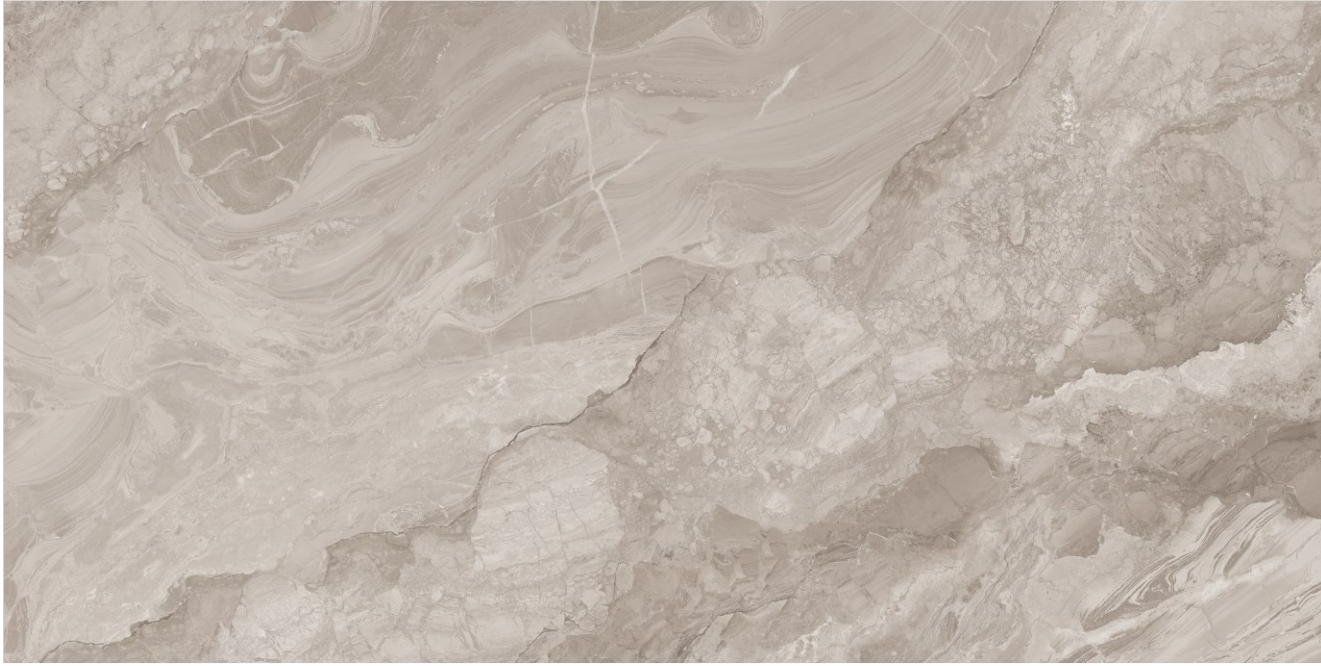

Lava Mud

600x
1200mm

Surface
Glossy

Random
04

GLARE
COLLECTION

SPANIA
CERAMICA