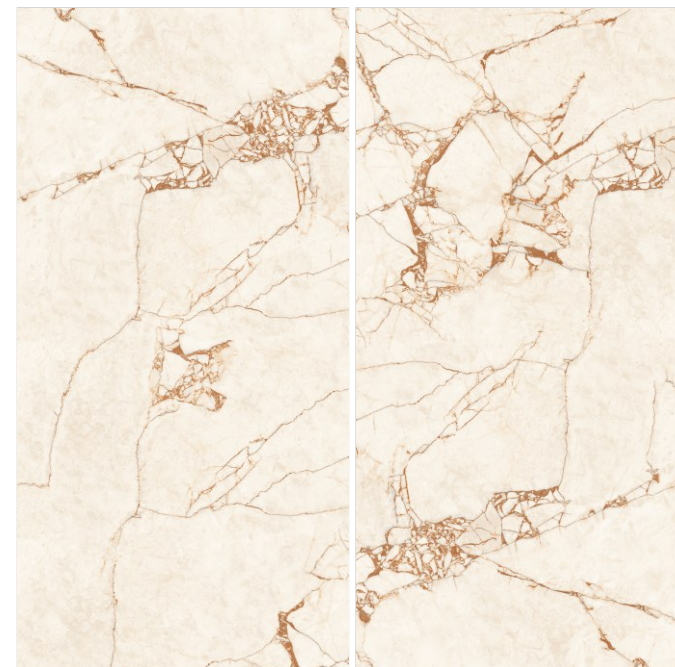

Random
04

GLARE
COLLECTION

SPANIA
CERAMICA

Rain Grey

Reveal Beige

600x
1200mm

Surface
Glossy

Random
03