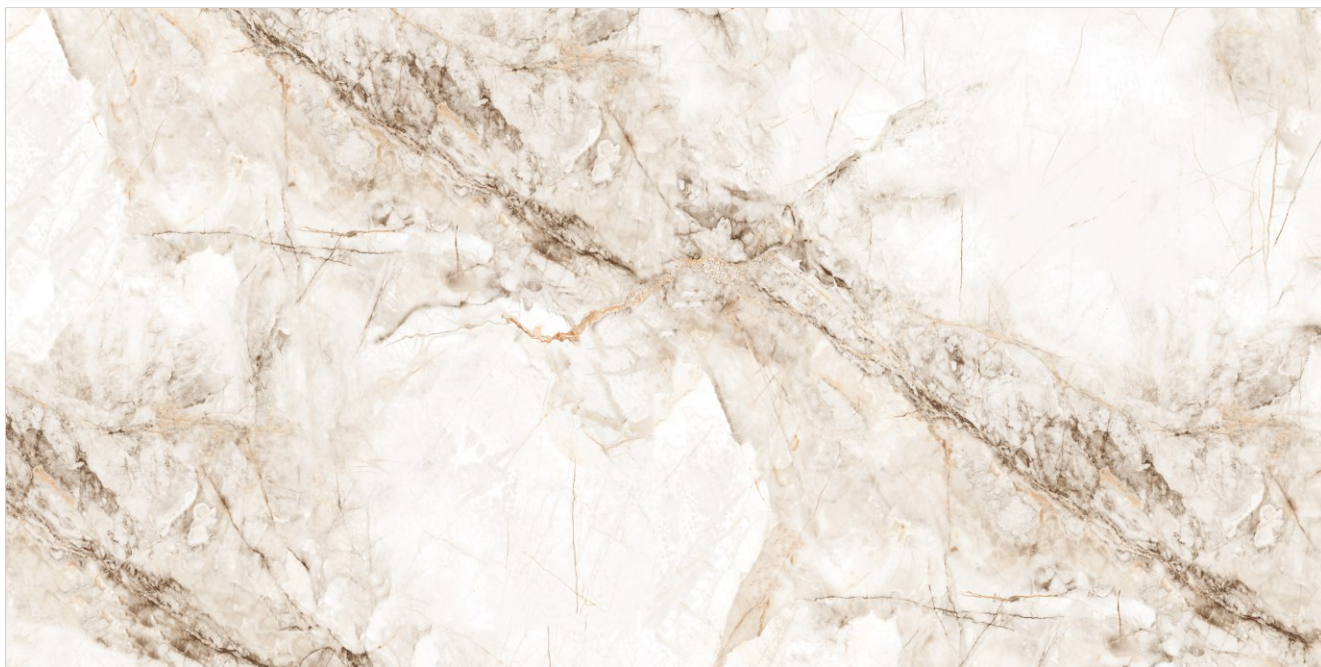

Helmer Blue

600x
1200mm

Surface
Glossy

Random
03

GLARE
COLLECTION

SPANIA
CERAMICA

Helmer Bronze

600x
1200mm