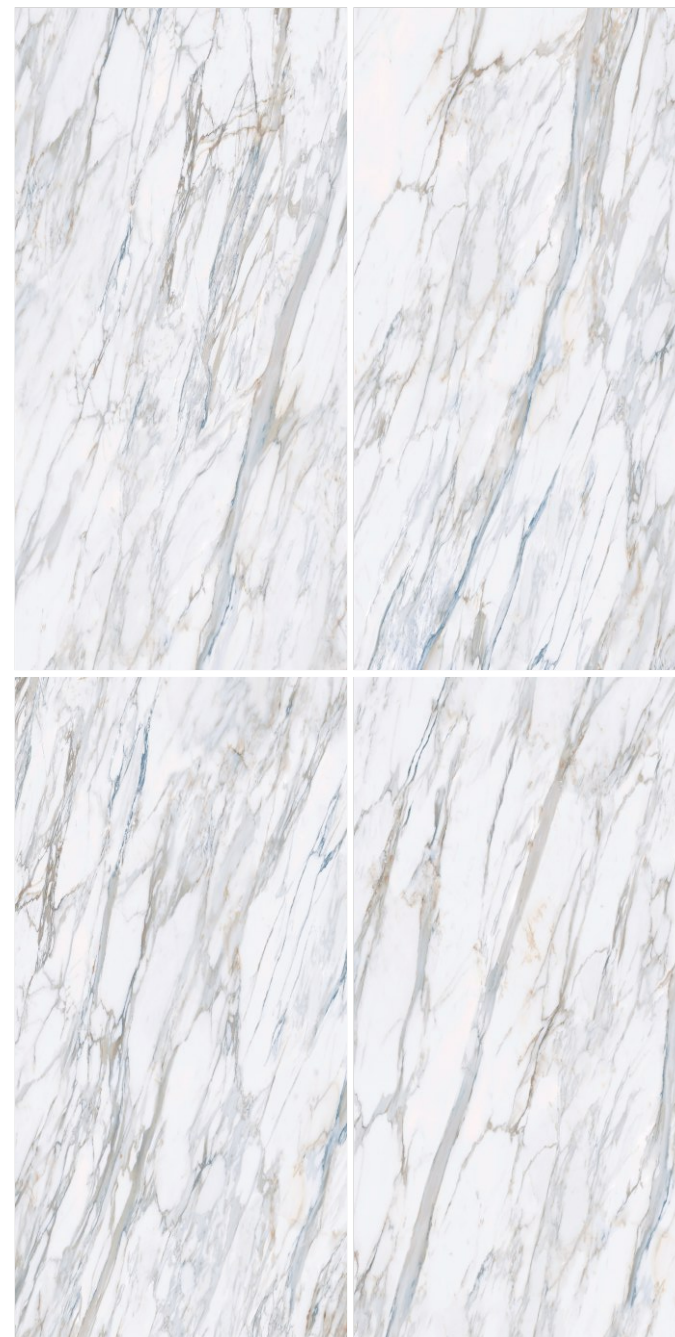

600x
1200mm

Surface
Glossy

Random
04

GLARE
COLLECTION

SPANIA
CERAMICA