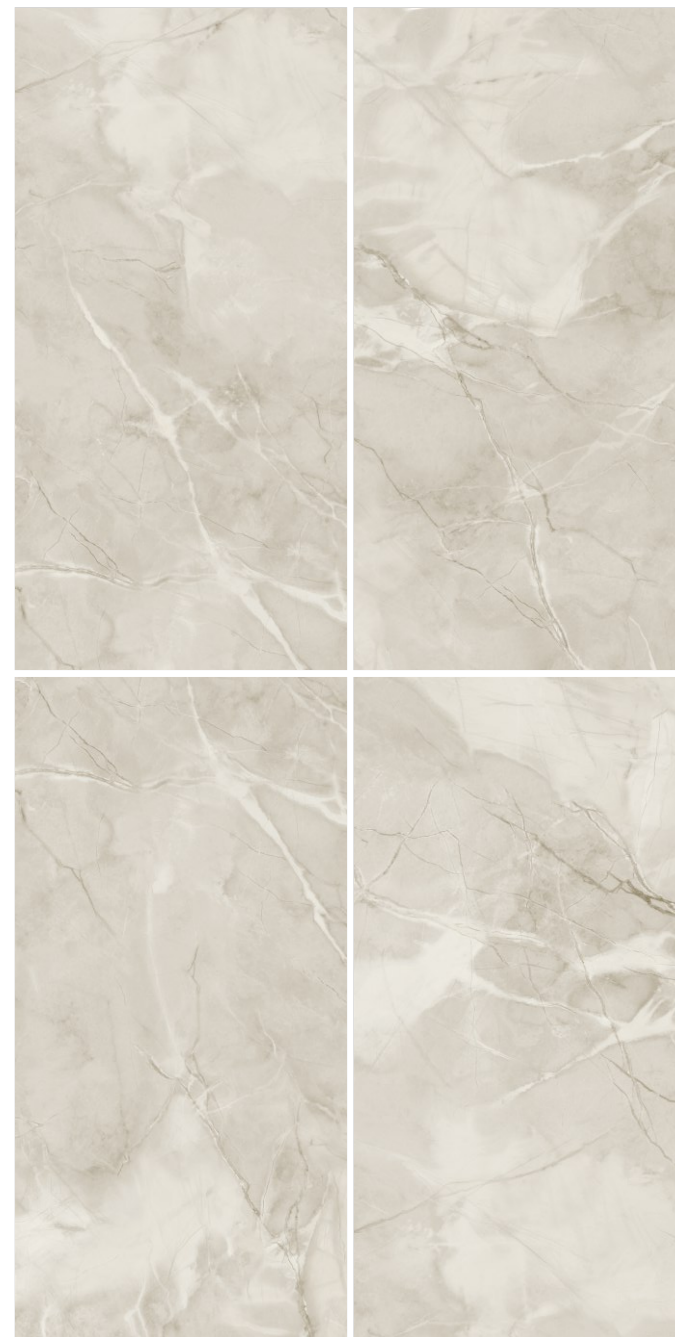

600x
1200mm

Surface
Glossy

Random
04

GLARE
COLLECTION