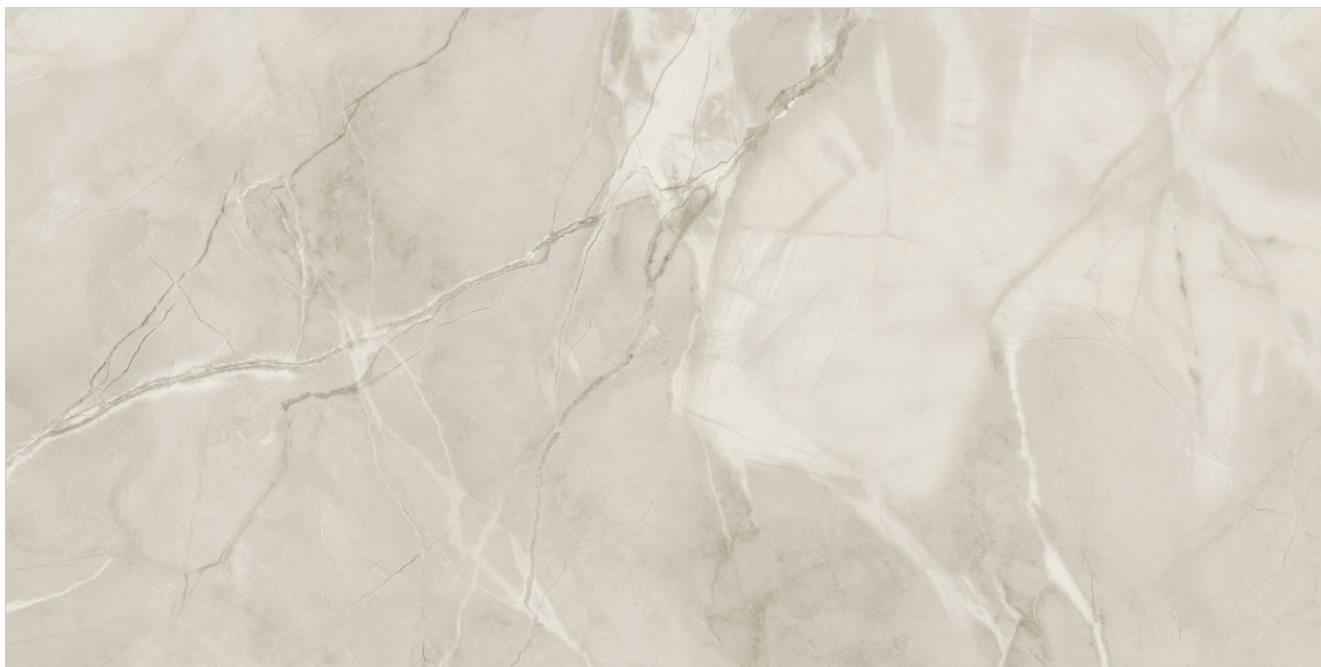

SPANIA
CERAMICA

Optical Grey

600x
1200mm

Surface
Glossy

Random
04

GLARE
COLLECTION

SPANIA
CERAMICA

Optical Yellow