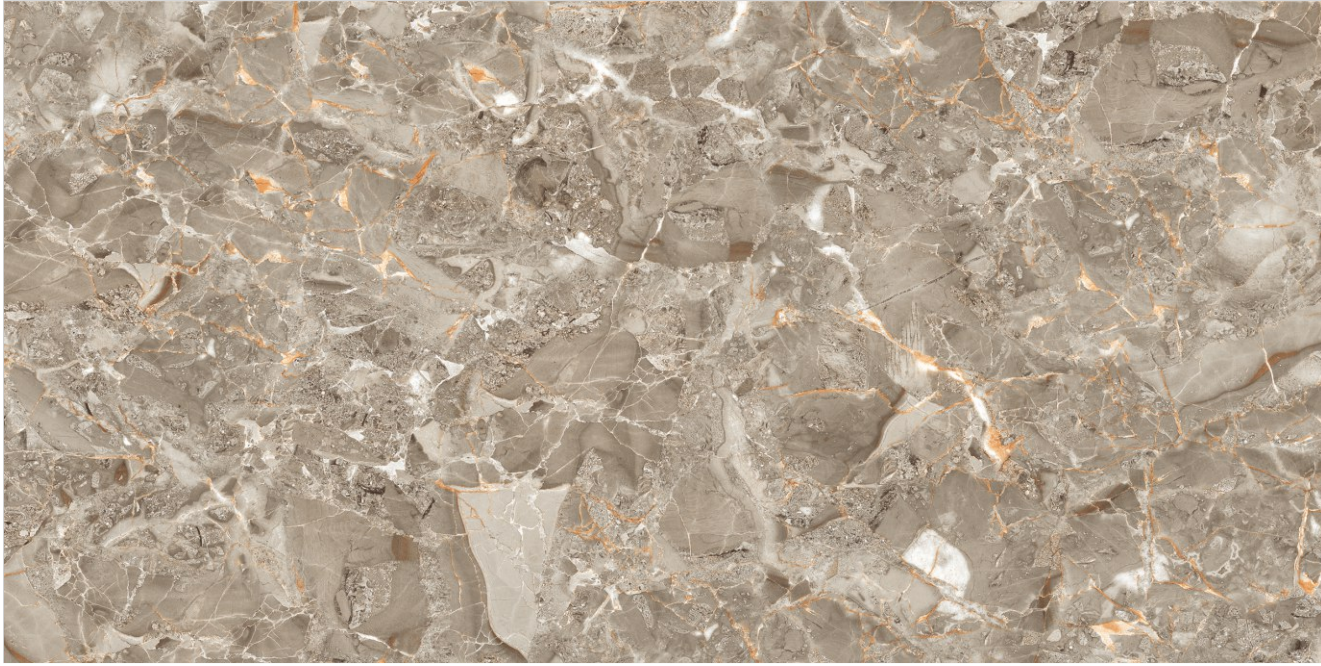

Lurent Brown