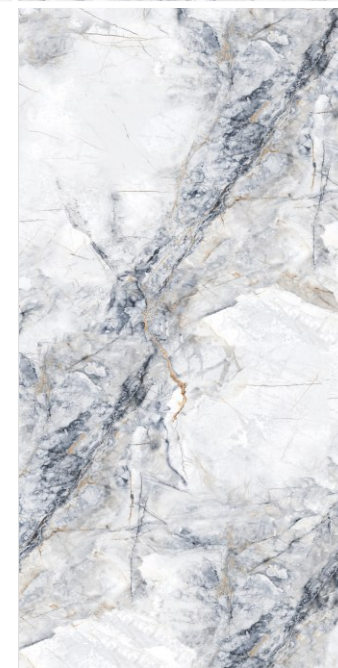

Helmer Blue

600x
1200mm

Surface
Glossy

Random
03

GLARE
COLLECTION

SPANIA
CERAMICA

Helmer Bronze

600x
1200mm