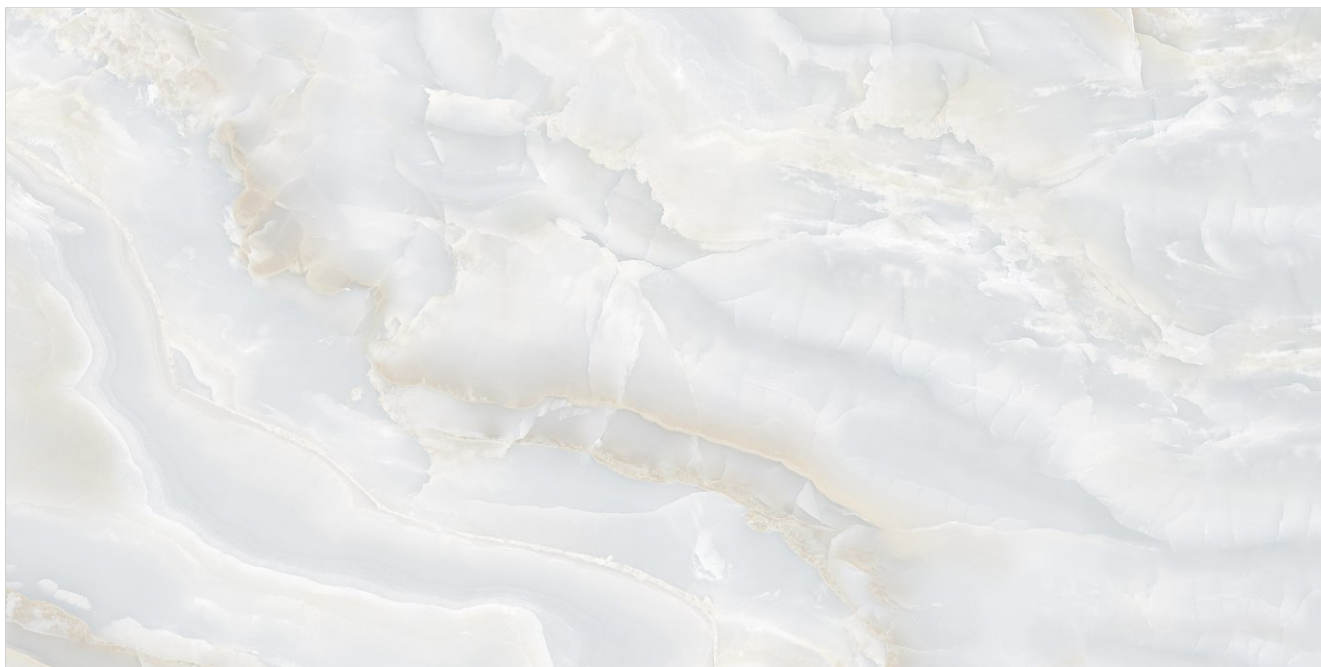

Ostra Natural

600x
1200mm

Surface
Glossy

Random
04

GLARE
COLLECTION

SPANIA
CERAMICA