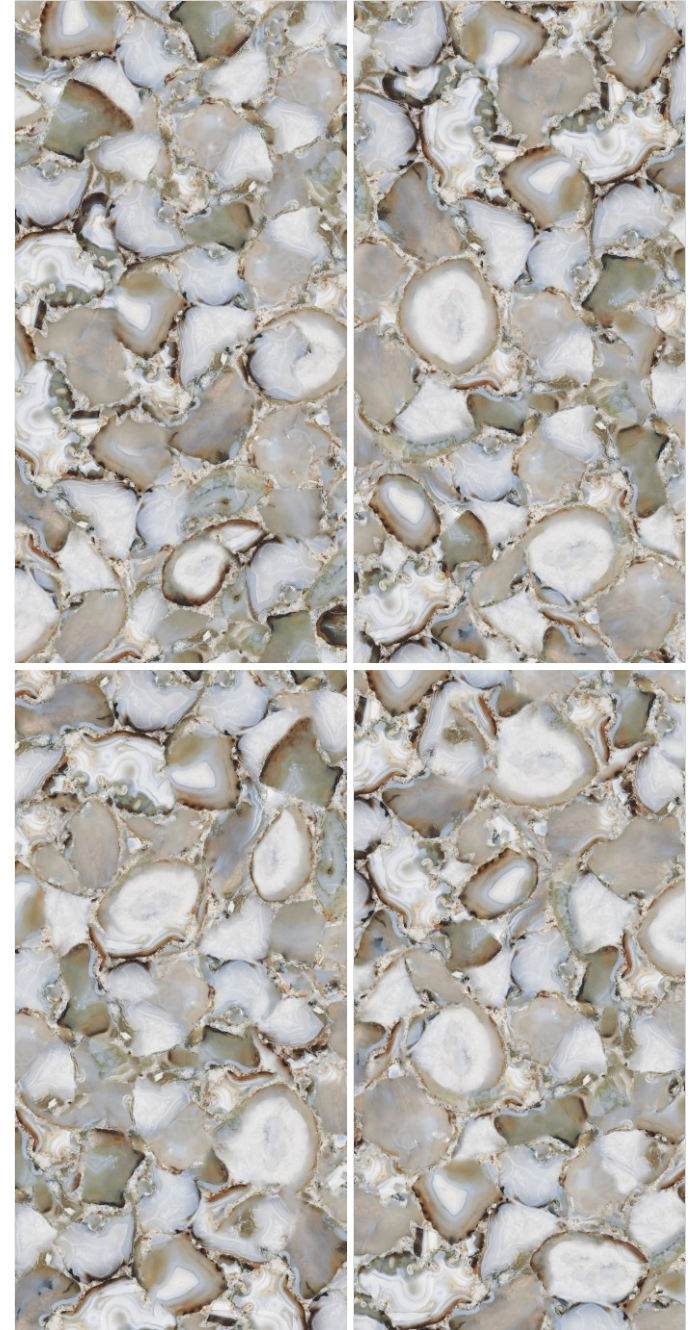

Random
04

GLARE
COLLECTION

SPANIA
CERAMICA

Pulse Bianco

Qudo Cherry

600x
1200mm

Surface
Glossy

Random
04

GLARE
COLLECTION

SPANIA
CERAMICA

Qudo Grey

600x
1200mm

Surface
Glossy

Random
04

GLARE
COLLECTION

SPANIA
CERAMICA

Qudo Mud

600x
1200mm

Surface
Glossy

Random
04

GLARE
COLLECTION

SPANIA
CERAMICA

Qudo Mud

Rain Gold