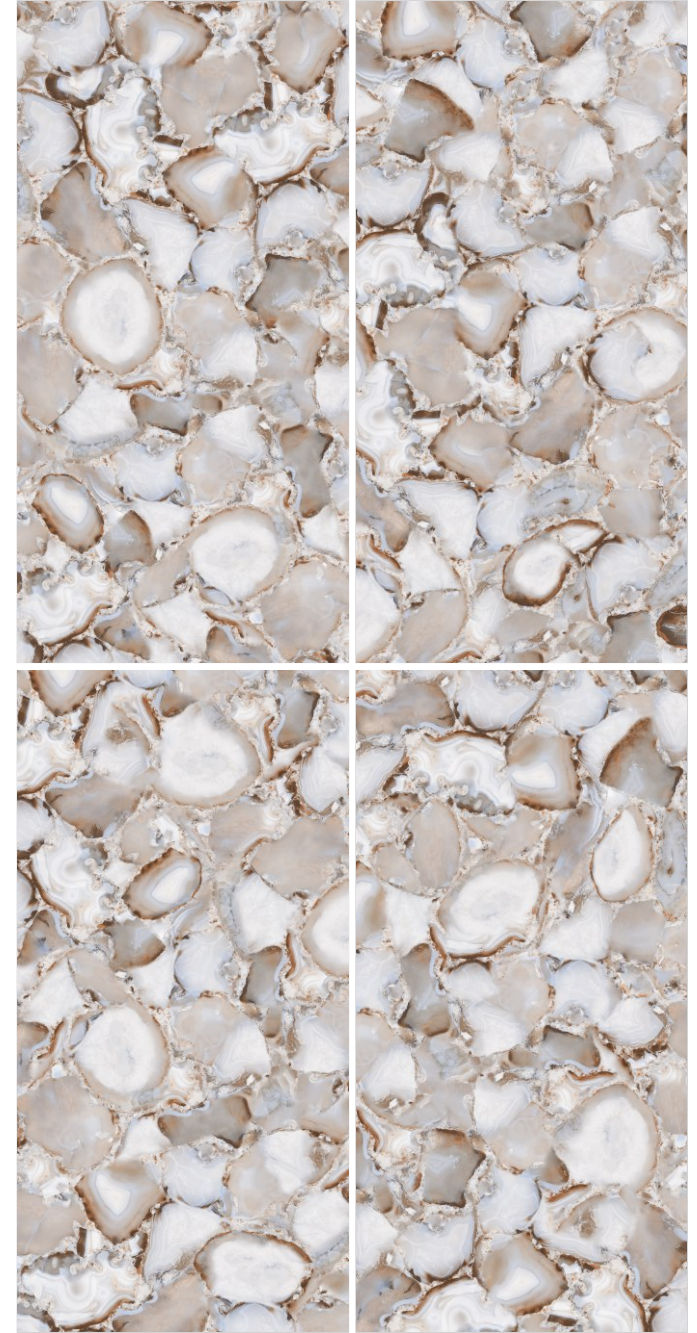

Random
04

GLARE
COLLECTION

SPANIA
CERAMICA

Pulse Bianco

Qudo Cherry

600x
1200mm

Surface
Glossy

Random
04