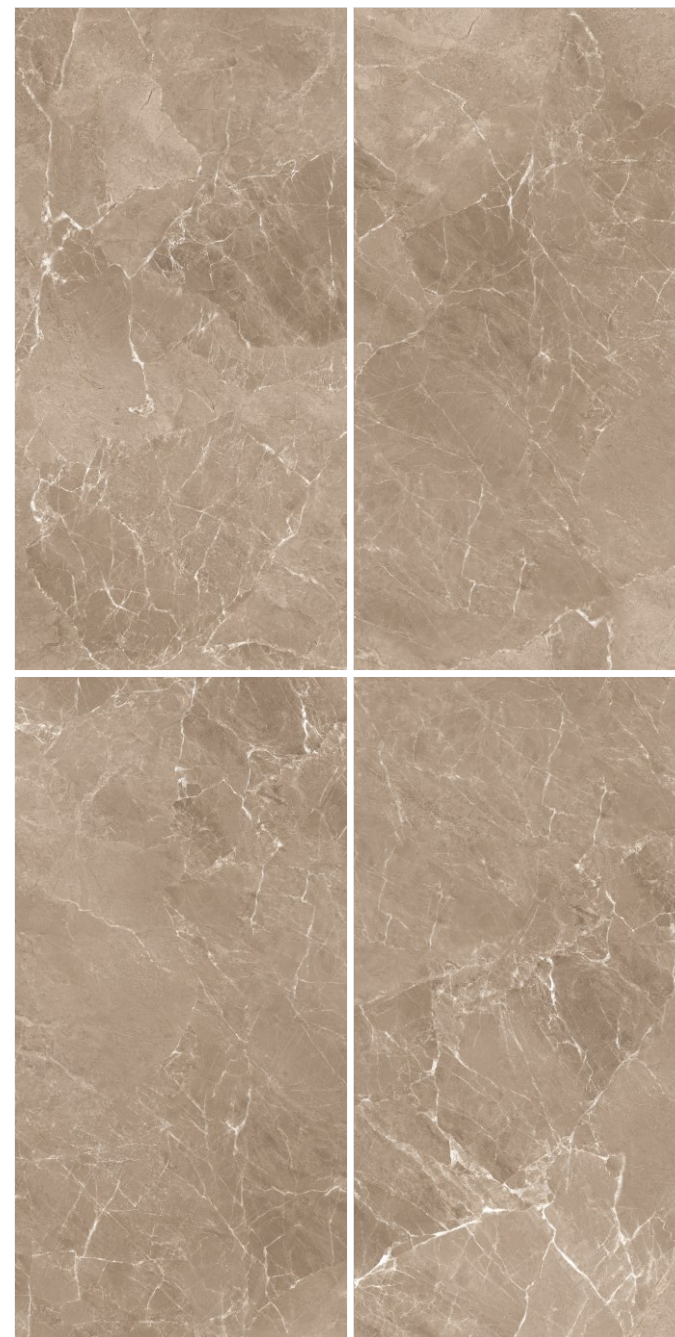

600x
1200mm

Surface
Glossy

Random
04

GLARE
COLLECTION