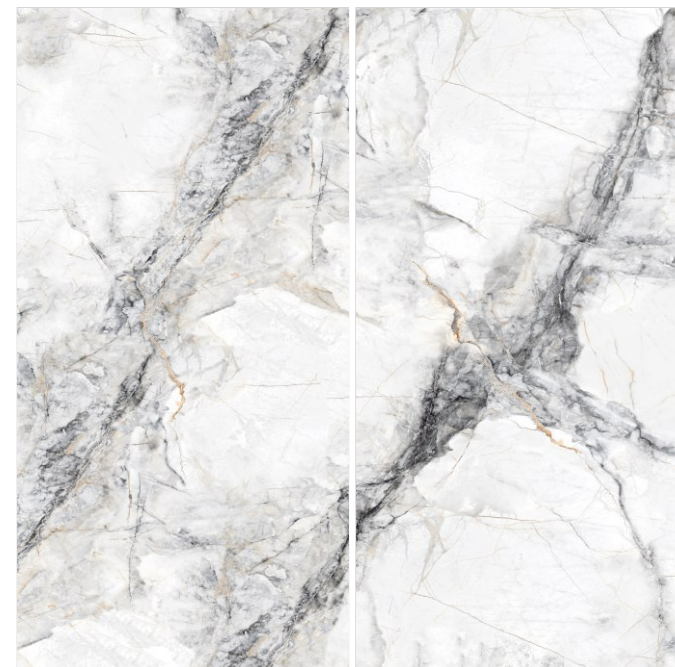

Helmer Grey

600x
1200mm

Surface
Glossy

Random
03

GLARE
COLLECTION

SPANIA
CERAMICA