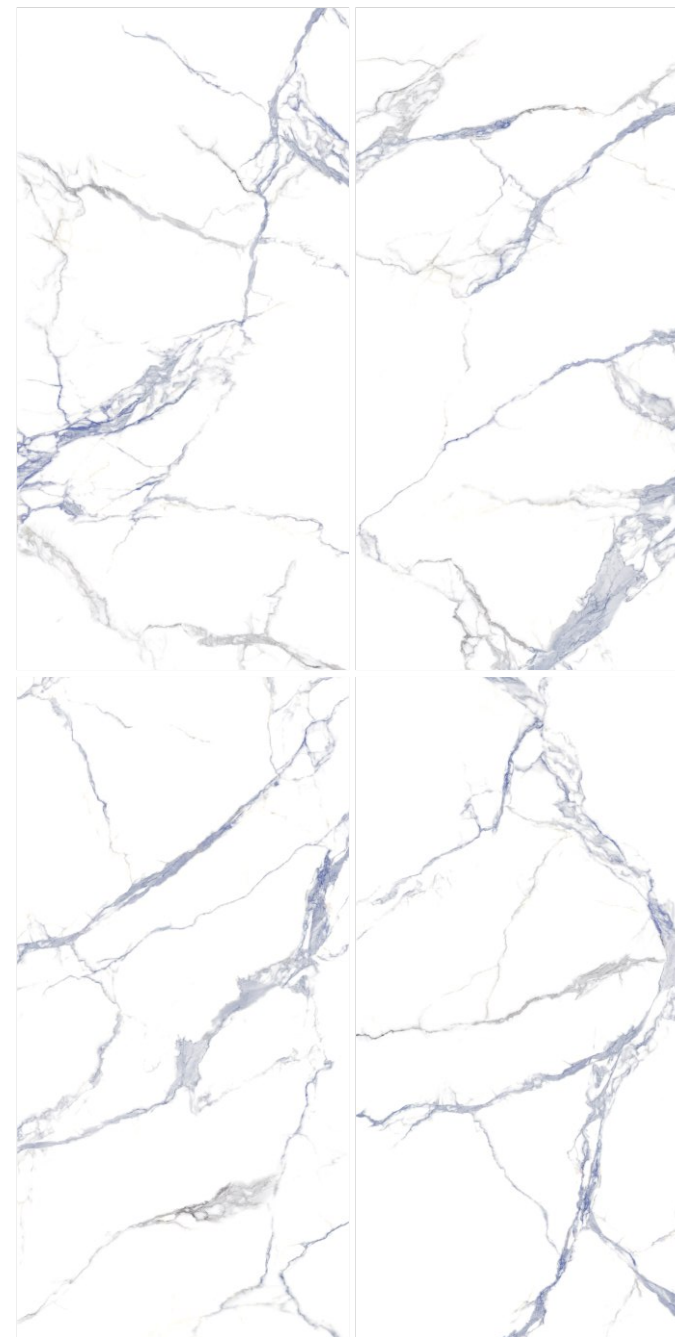

600x
1200mm

Surface
Glossy

Random
04

GLARE
COLLECTION

SPANIA
CERAMICA