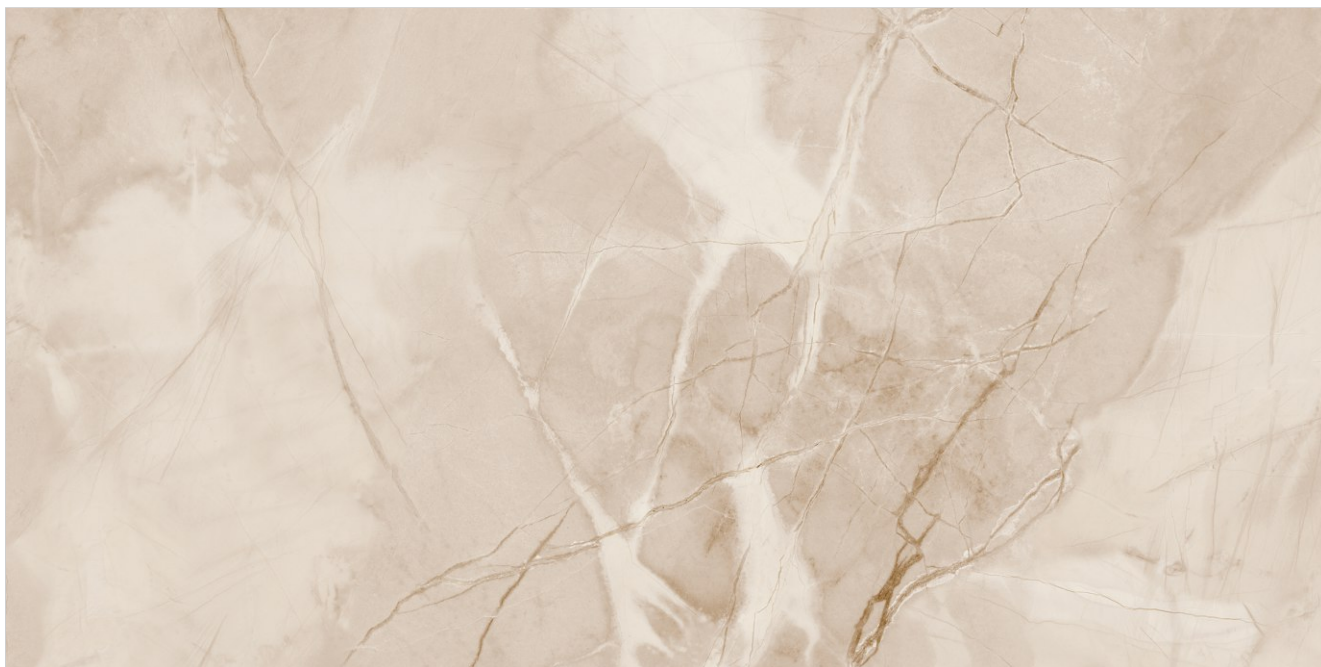

Optical Brown