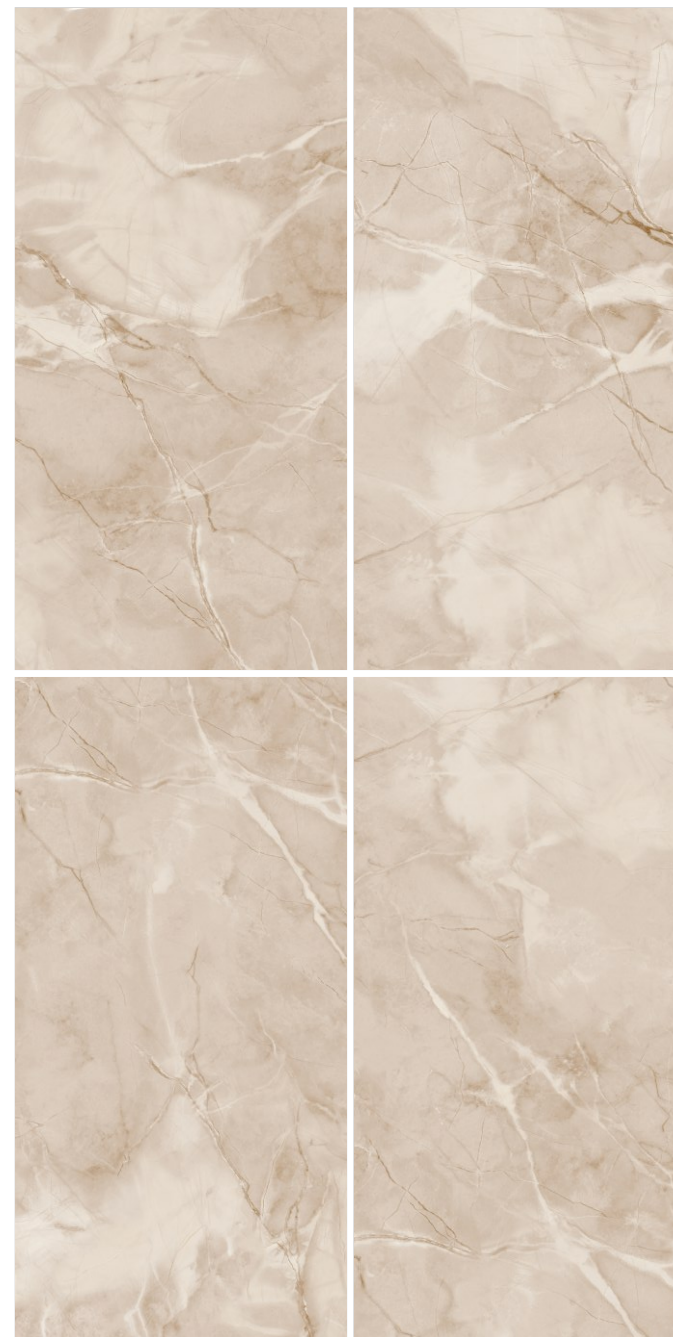

GLARE
COLLECTION

SPANIA
CERAMICA

Muscat Pearl

Optical Brown

600x
1200mm

Surface
Glossy

Random
04

GLARE
COLLECTION