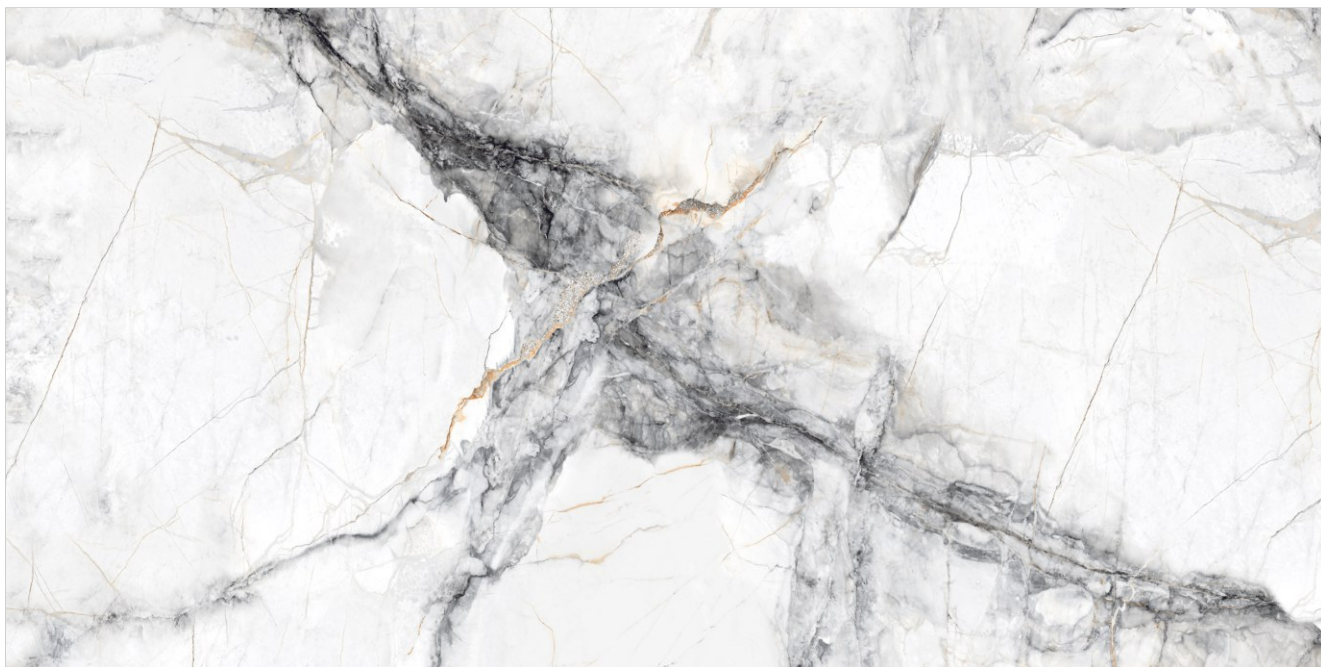

Helmer Grey

600x
1200mm

Surface
Glossy

Random
03

GLARE
COLLECTION

SPANIA
CERAMICA