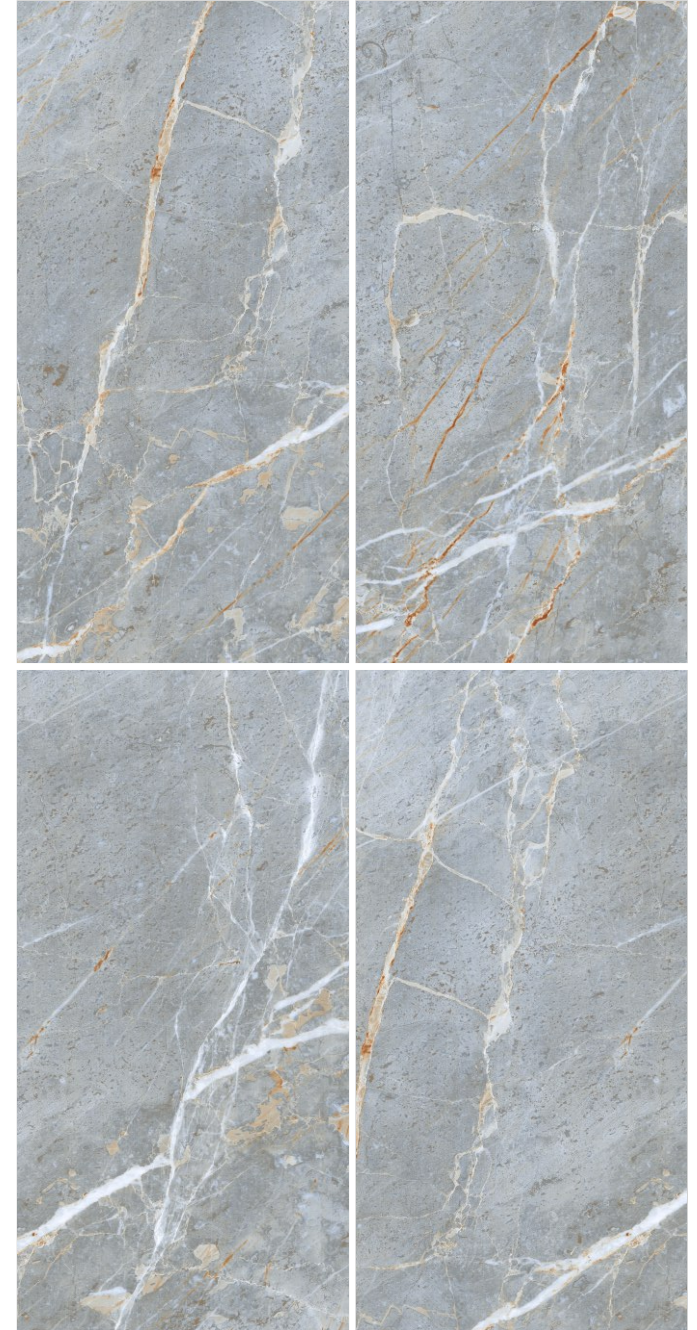

SPANIA
CERAMICA

Moral Ocean

600x
1200mm

Surface
Glossy

Random
04

GLARE
COLLECTION

SPANIA
CERAMICA

Moral Ocean