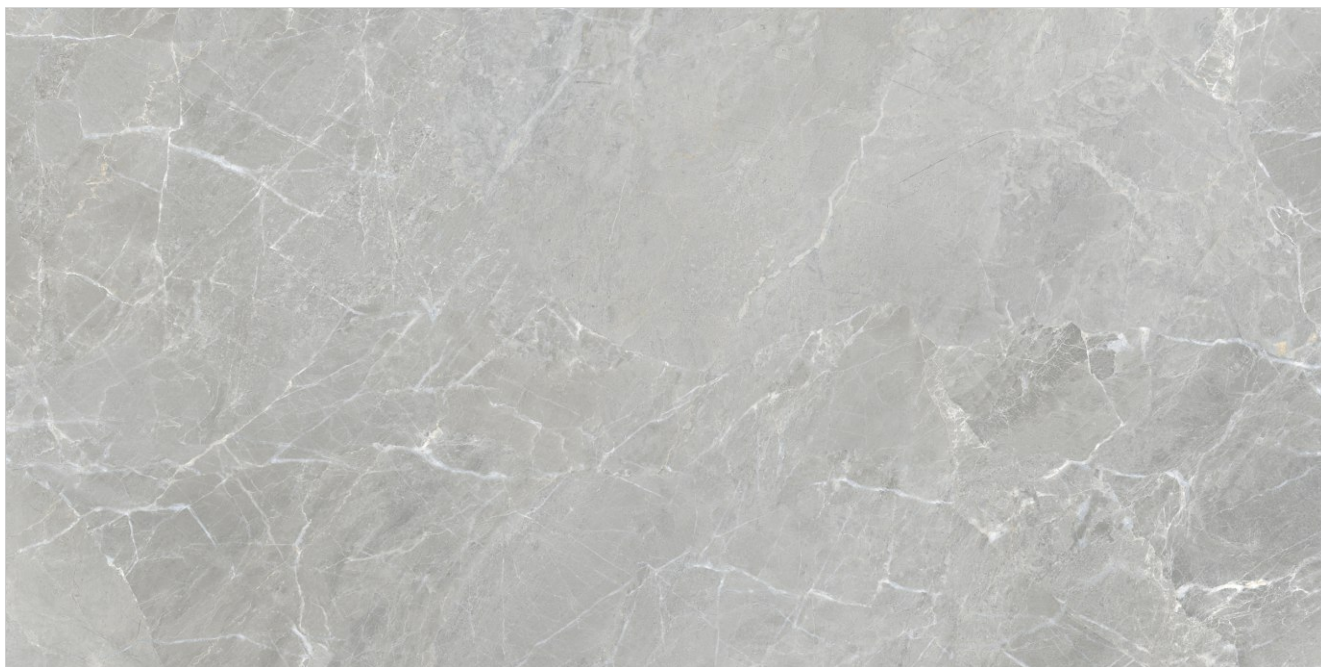

Random
04

GLARE
COLLECTION

SPANIA
CERAMICA

Oxell Gress

Oxell Grey

600x
1200mm

Surface
Glossy

Random
04