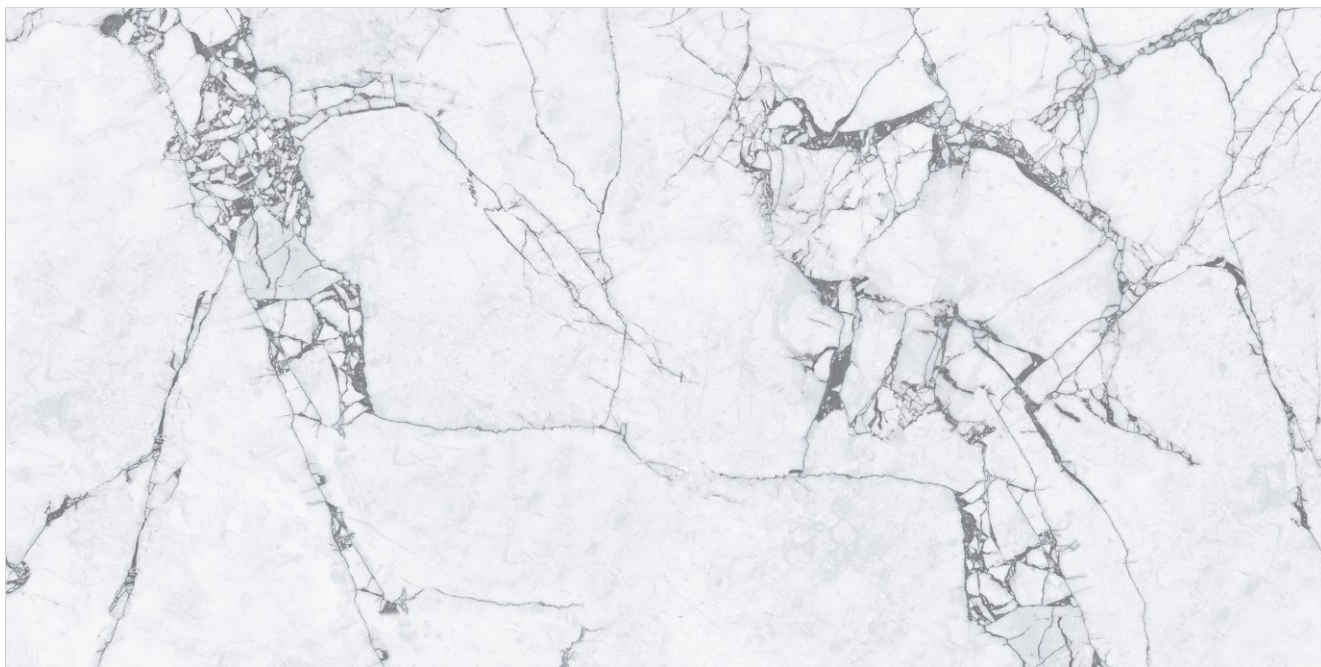

Reveal Grey

600x
1200mm

Surface
Glossy

Random
03

GLARE
COLLECTION

SPANIA
CERAMICA