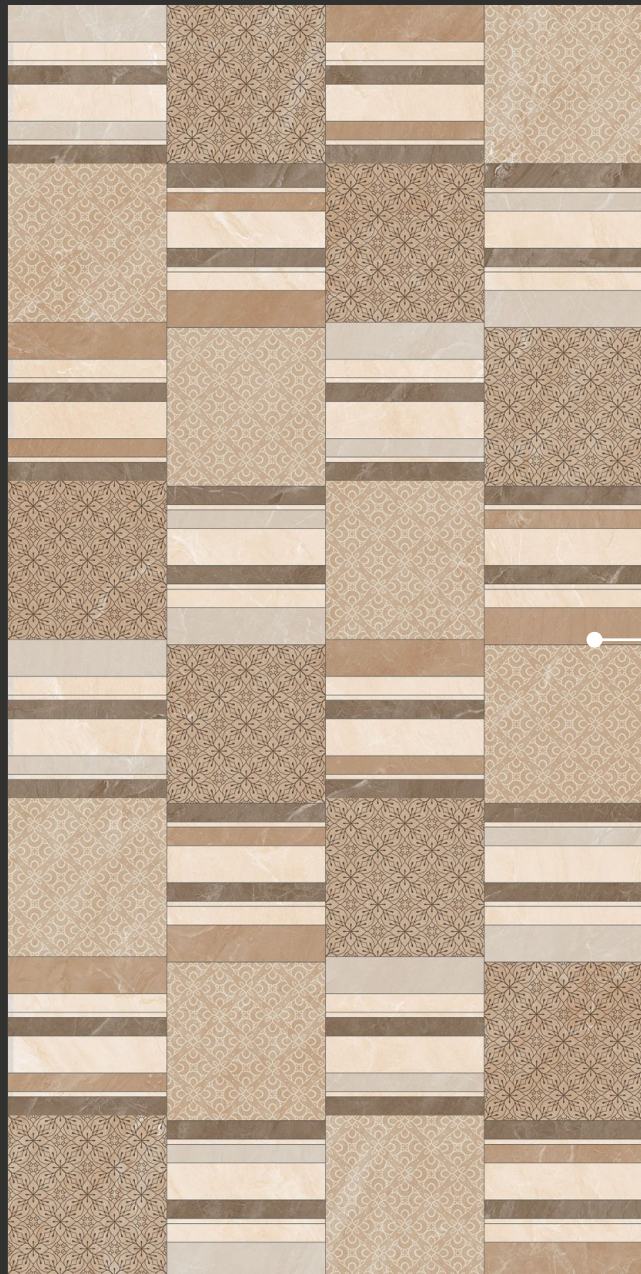

Reveal Blue **Light**

R-4

Reveal Blue **Dark**

R-4

ACCENT
Collection

**Reveal
Brown Decor**

600x
1200mm

—
Surface
Glossy