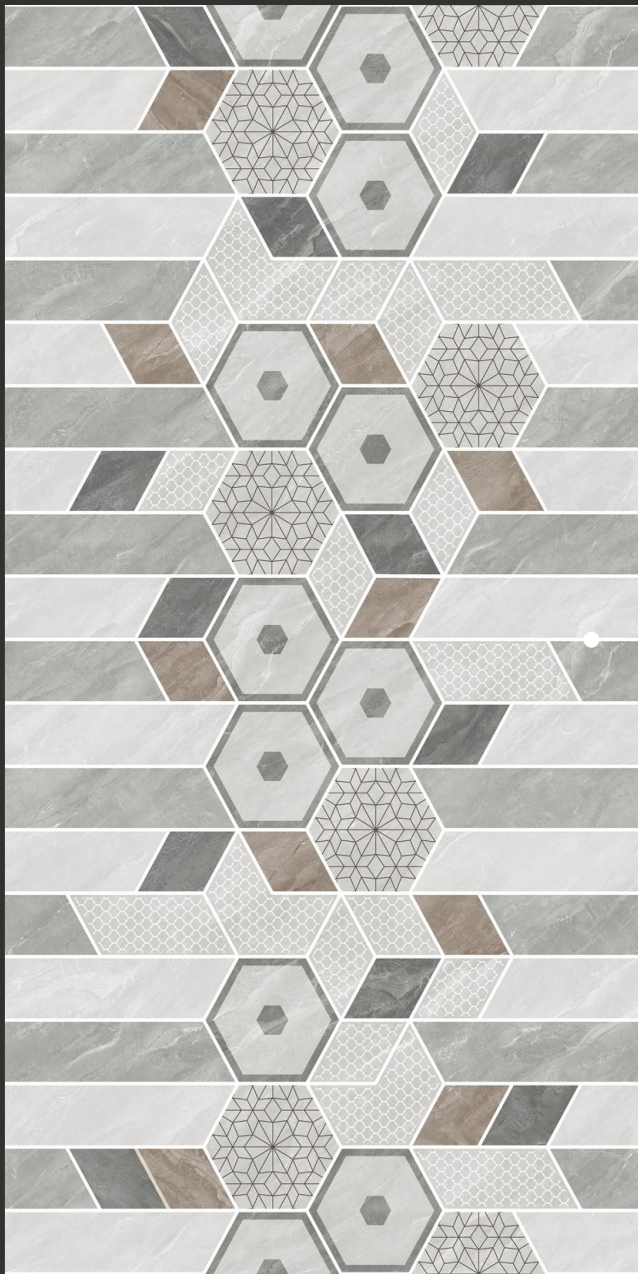

**Victor
Ivory Decor**

600x
1200mm

—
Surface
Glossy

www.
spaniaceramica.com

Victor **Ivory**

R-4

ACCENT
Collection

**Victor
Pearl Decor**