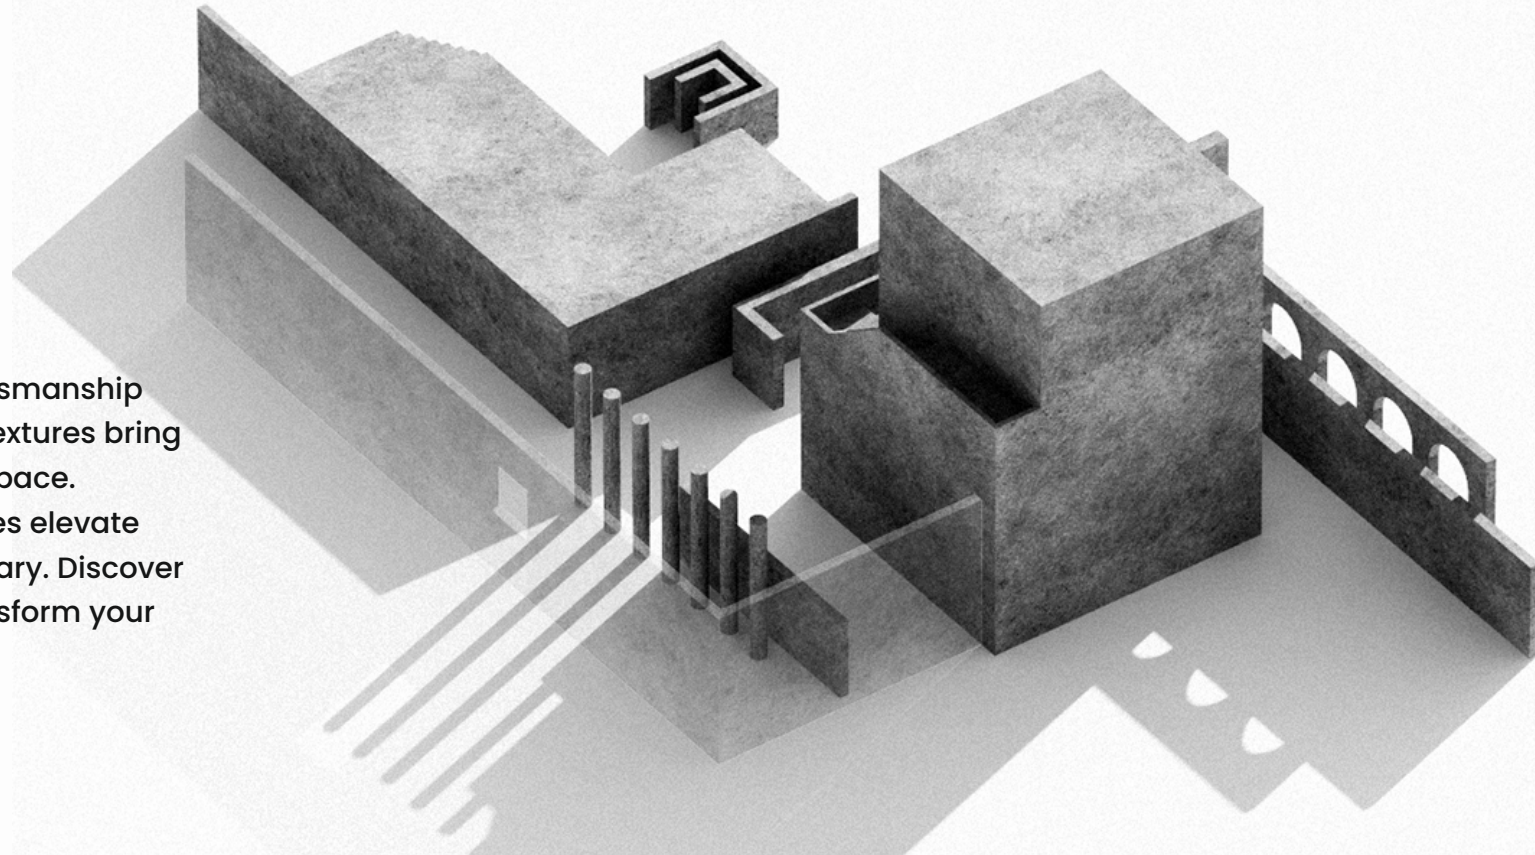

FEEL THE DIFFERENCE DECRO CARVING'S

textured matt tiles

Immerse yourself in the exquisite craftsmanship of Matt Decor Carving. Hand-carved textures bring a touch of timeless elegance to your space. With a luxurious, matte finish, these tiles elevate your floors from ordinary to extraordinary. Discover the art of Matt Decor Carving and transform your home into a masterpiece.