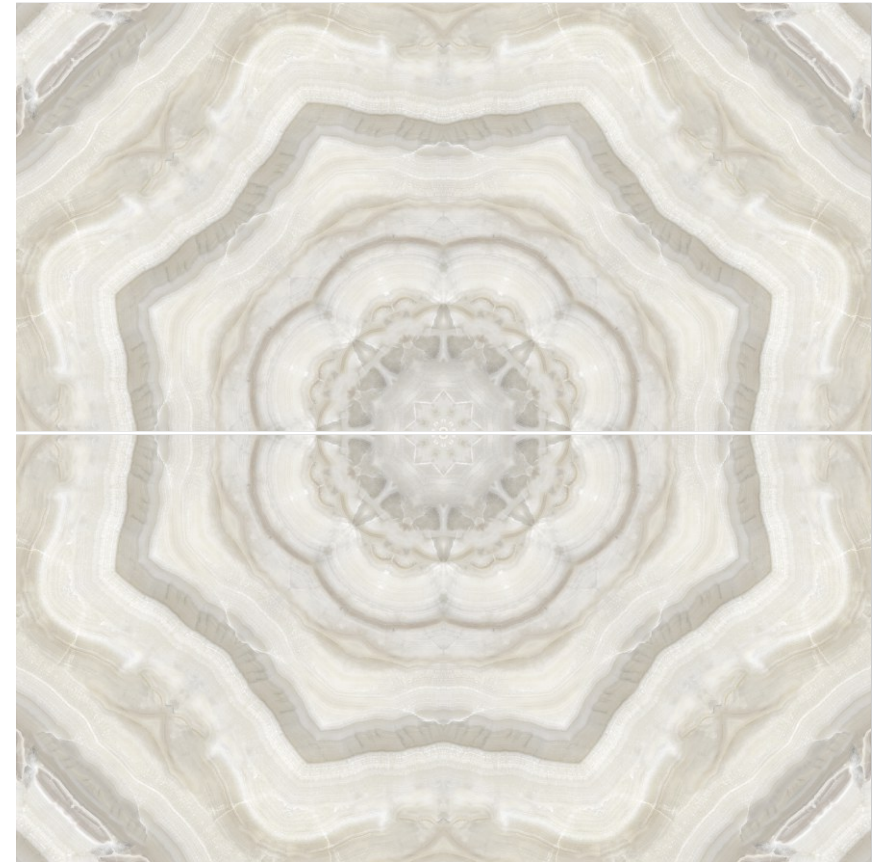

SPANIA
CERAMICA

TVN
COLLECTION

**Miami
Beige**

600x / Surface
1200mm / Glossy