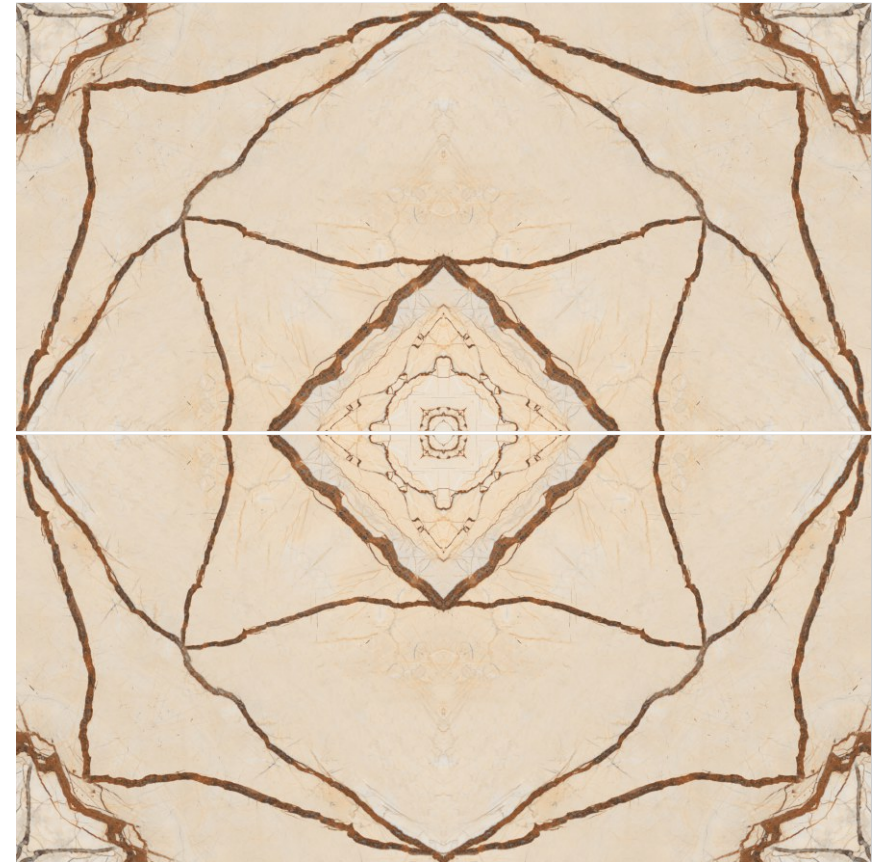

SPANIA
CERAMICA

TVN
COLLECTION

Twirls
Ivory

600x / Surface
1200mm / Glossy