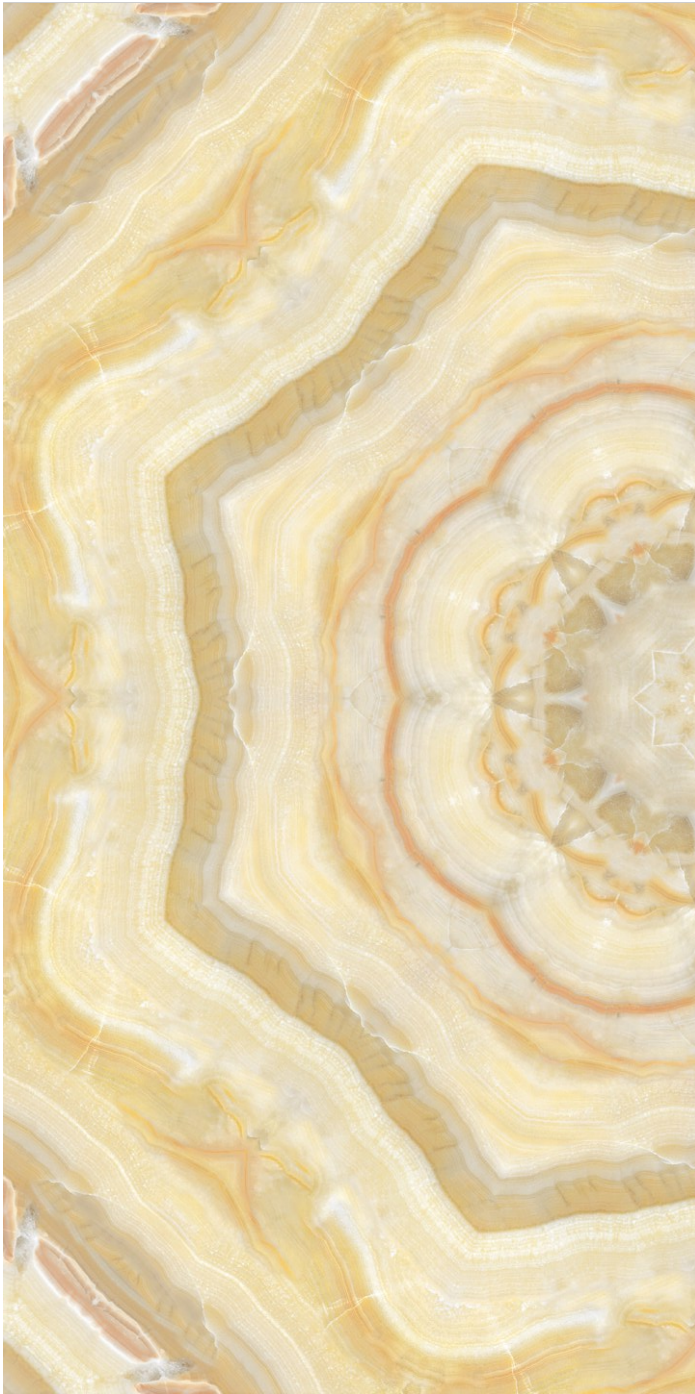

SPANIA
CERAMICA

TVN
COLLECTION

**Miami
Gold**

600x / Surface
1200mm / Glossy

**BOOK
MATCH**