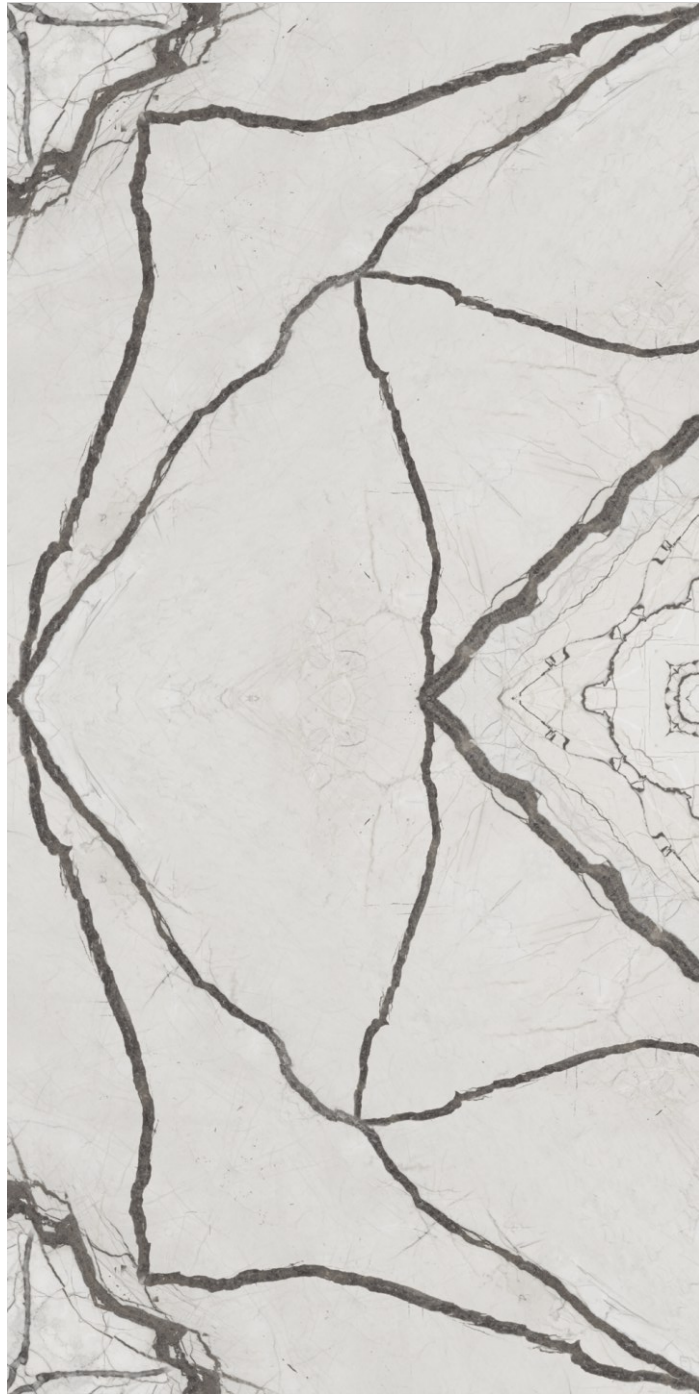

600x / Surface
1200mm / Glossy

**BOOK
MATCH**

SPANIA
CERAMICA

TVN
COLLECTION

Qubix
White

600x
1200mm / Surface
Glossy

**BOOK
MATCH**

Qubix White