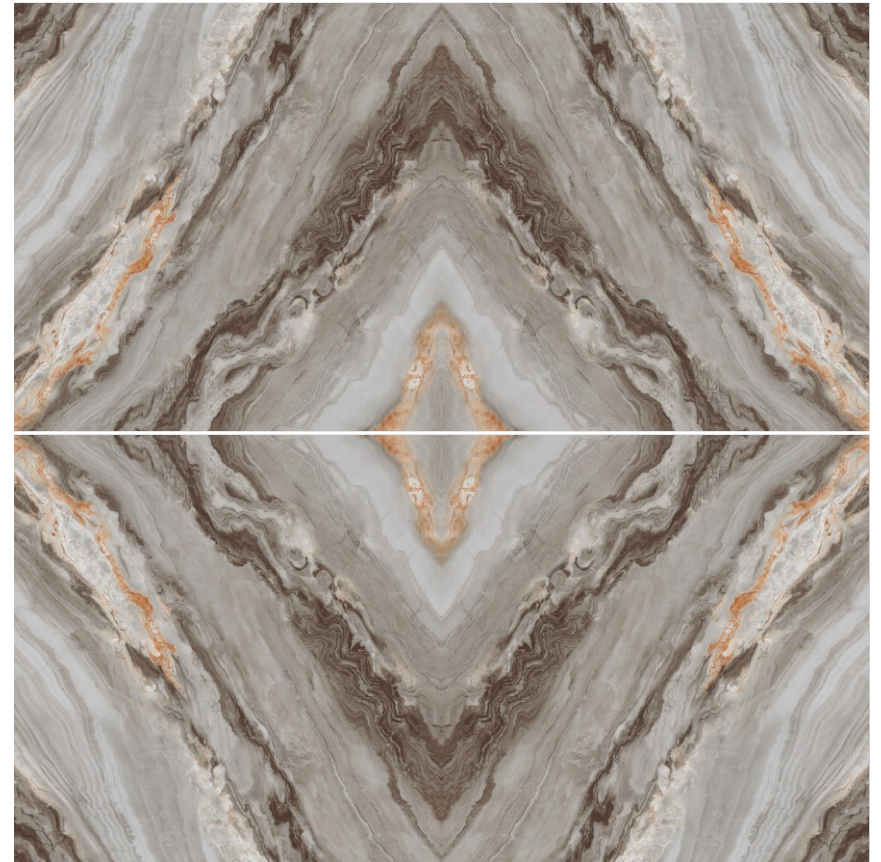

600x / Surface
1200mm / Glossy

**BOOK
MATCH**

Exclusive Silver

SPANIA
CERAMICA

TVN
COLLECTION

**Inicio
Brown**

600x
1200mm / Surface
Glossy

**BOOK
MATCH**