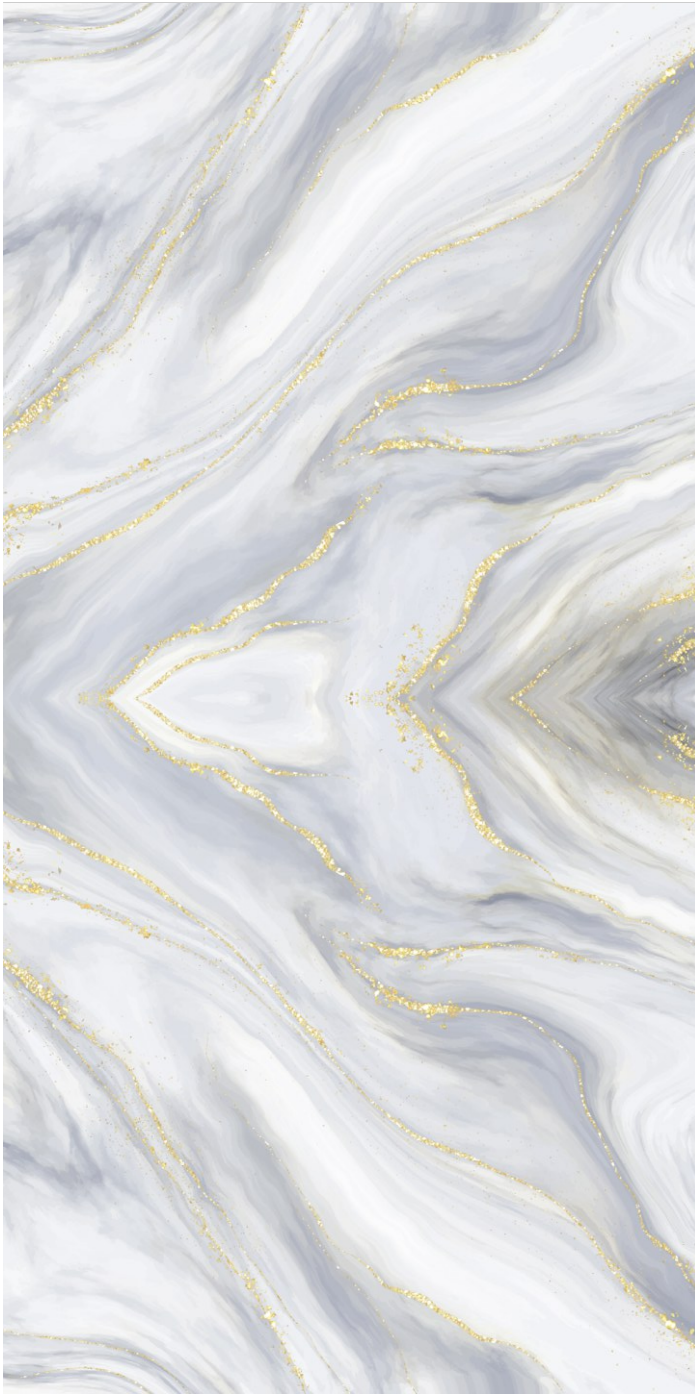

600x / Surface
1200mm / Glossy

**BOOK
MATCH**

SPANIA
CERAMICA

TVN
COLLECTION

**Andorra
Ivory**

600x / Surface
1200mm / Glossy

**BOOK
MATCH**

Andorra Ivory