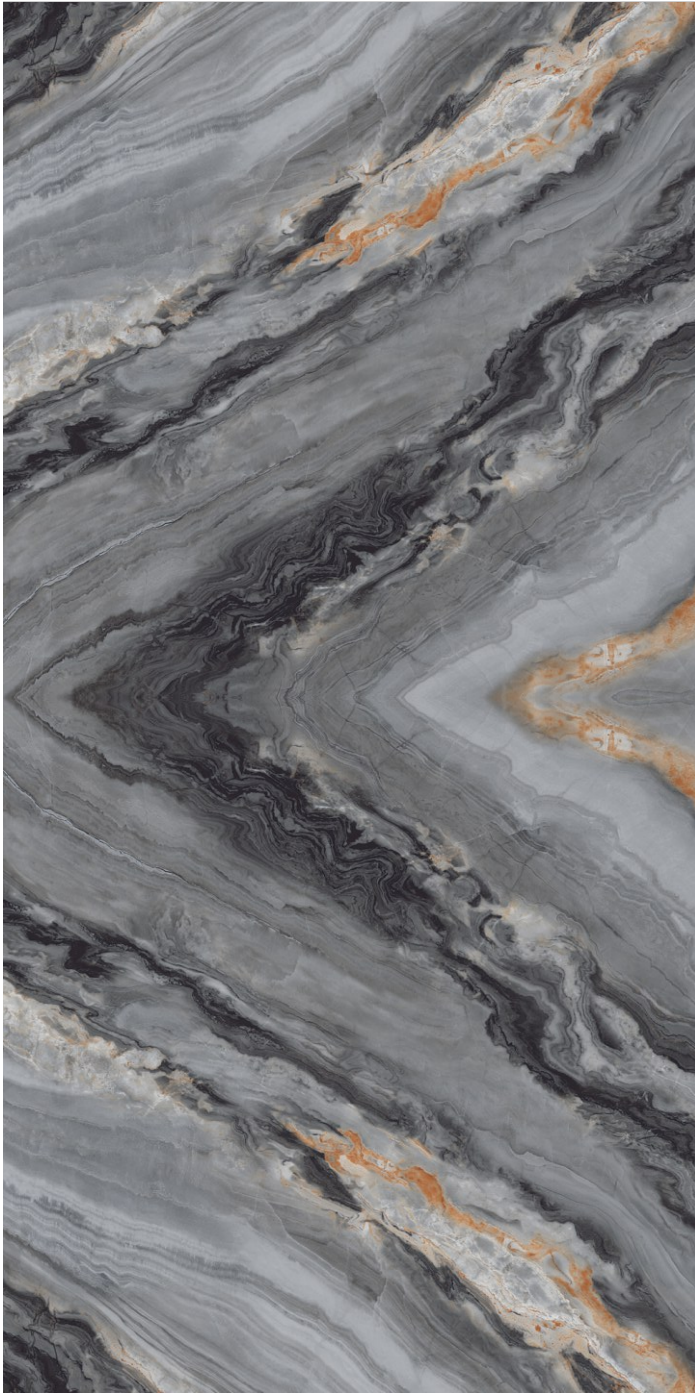

SPANIA
CERAMICA

TVN
COLLECTION

Inicio
Grey

600x
1200mm / Surface
Glossy

**BOOK
MATCH**