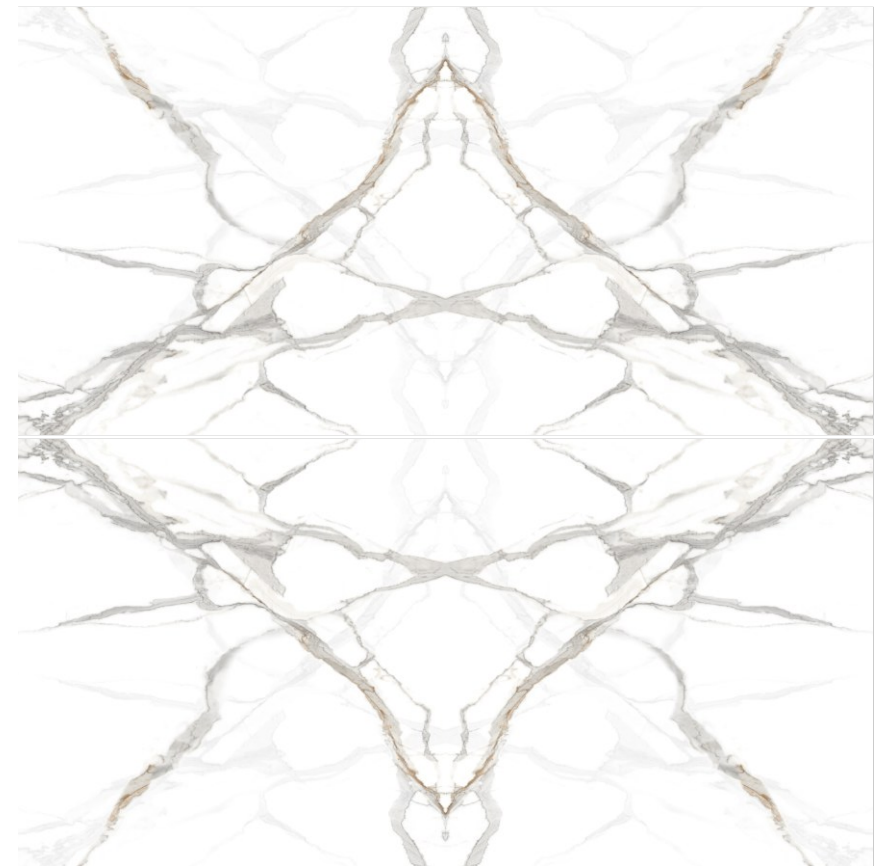

SPANIA
CERAMICA

TVN
COLLECTION

**Altria
Grey**

600x / Surface
1200mm / Glossy