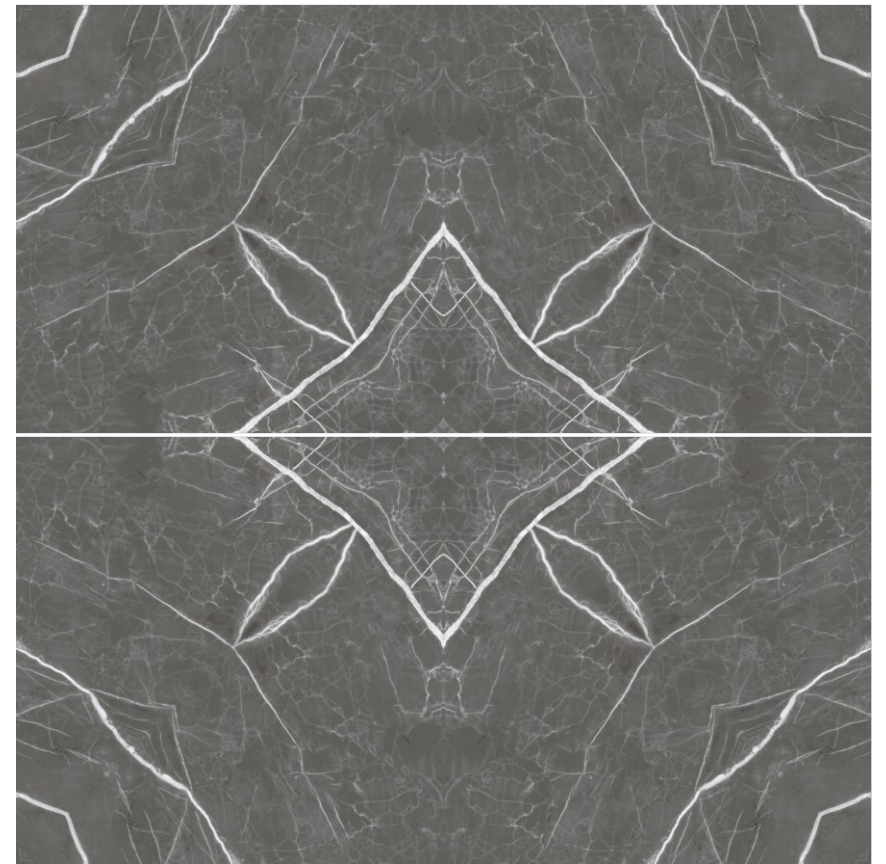

SPANIA
CERAMICA

TVN
COLLECTION

Aster
Carbon

600x / Surface
1200mm / Glossy