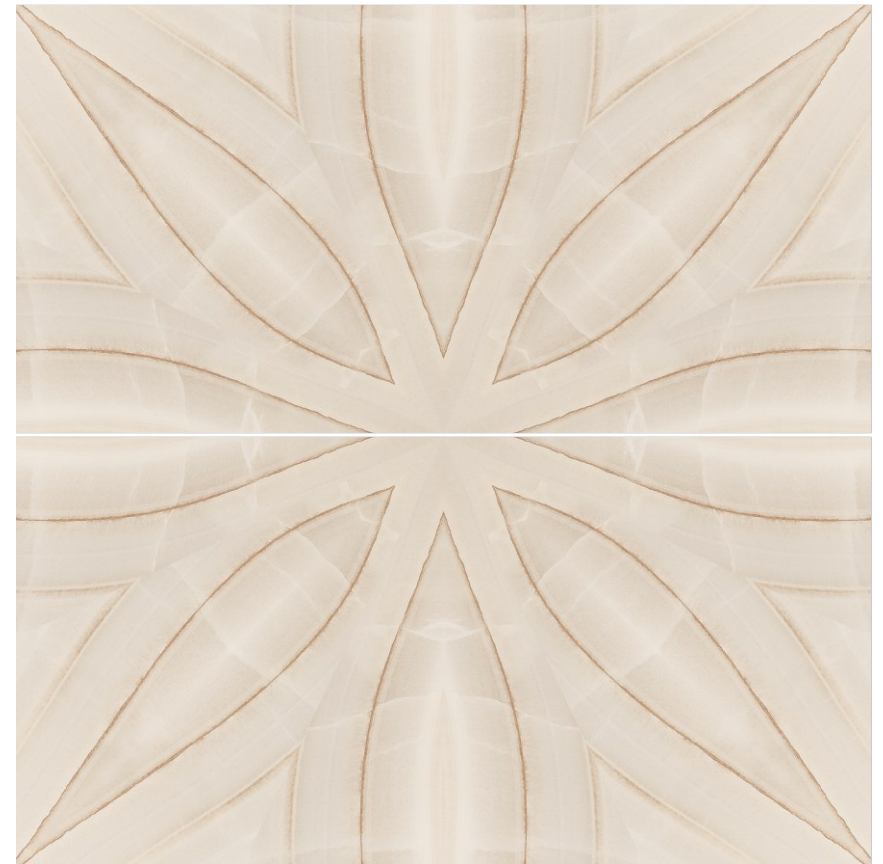

SPANIA
CERAMICA

TVN
COLLECTION

Lotus
Brown

600x
1200mm / Surface
Glossy