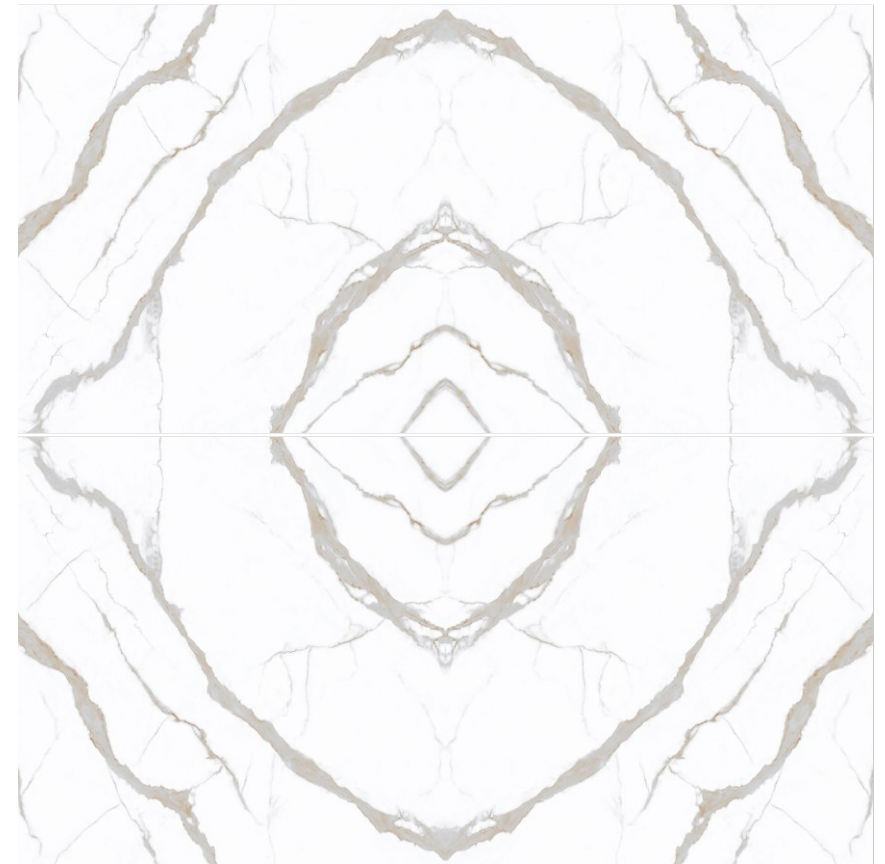

SPANIA
CERAMICA

TVN
COLLECTION

Exclusive
Silver

600x / Surface
1200mm / Glossy