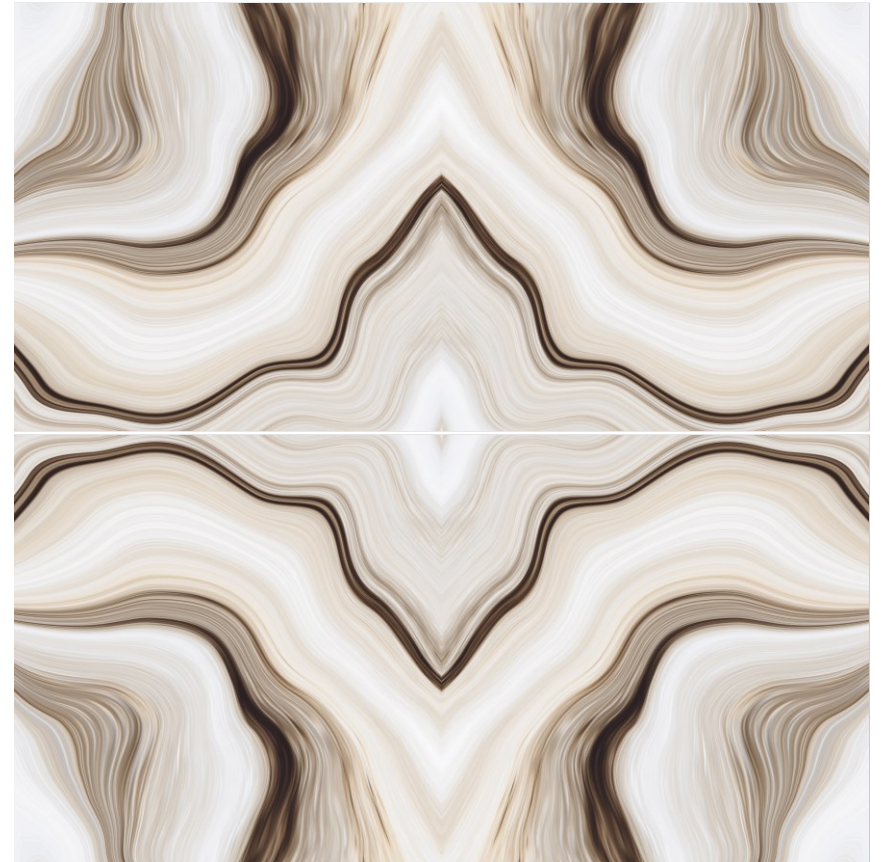

Kessel Grey

SPANIA
CERAMICA

TVN
COLLECTION

Lamium
Choco

600x / Surface
1200mm / Glossy

**BOOK
MATCH**

SPANIA
CERAMICA

TVN
COLLECTION