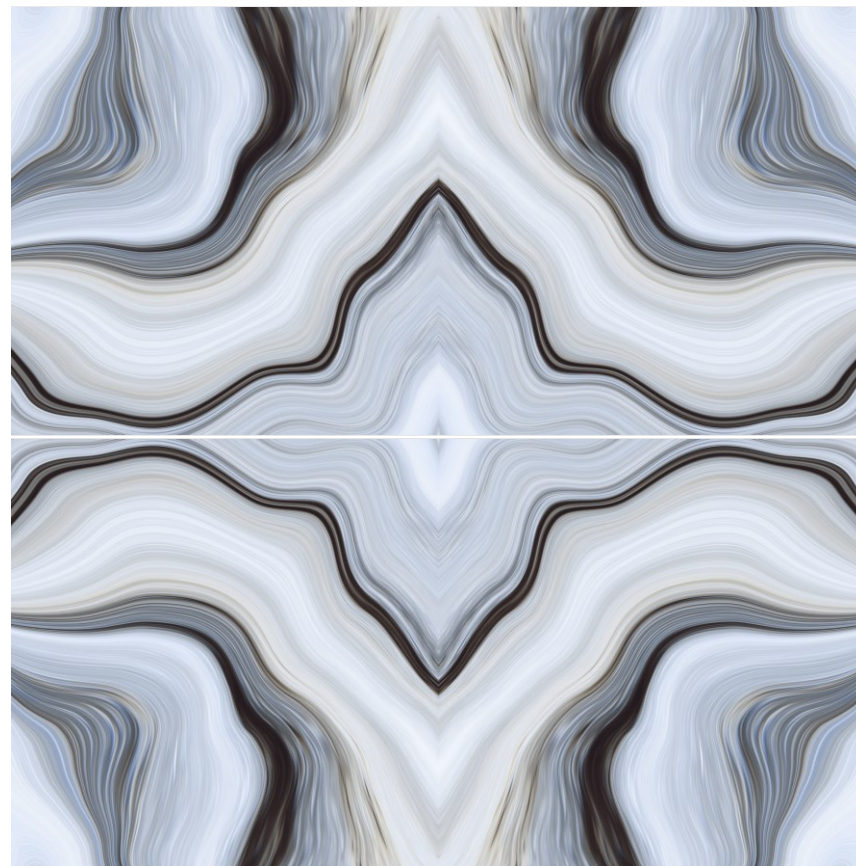

SPANIA
CERAMICA

TVN
COLLECTION

Lamium
Ocean

600x / Surface
1200mm / Glossy