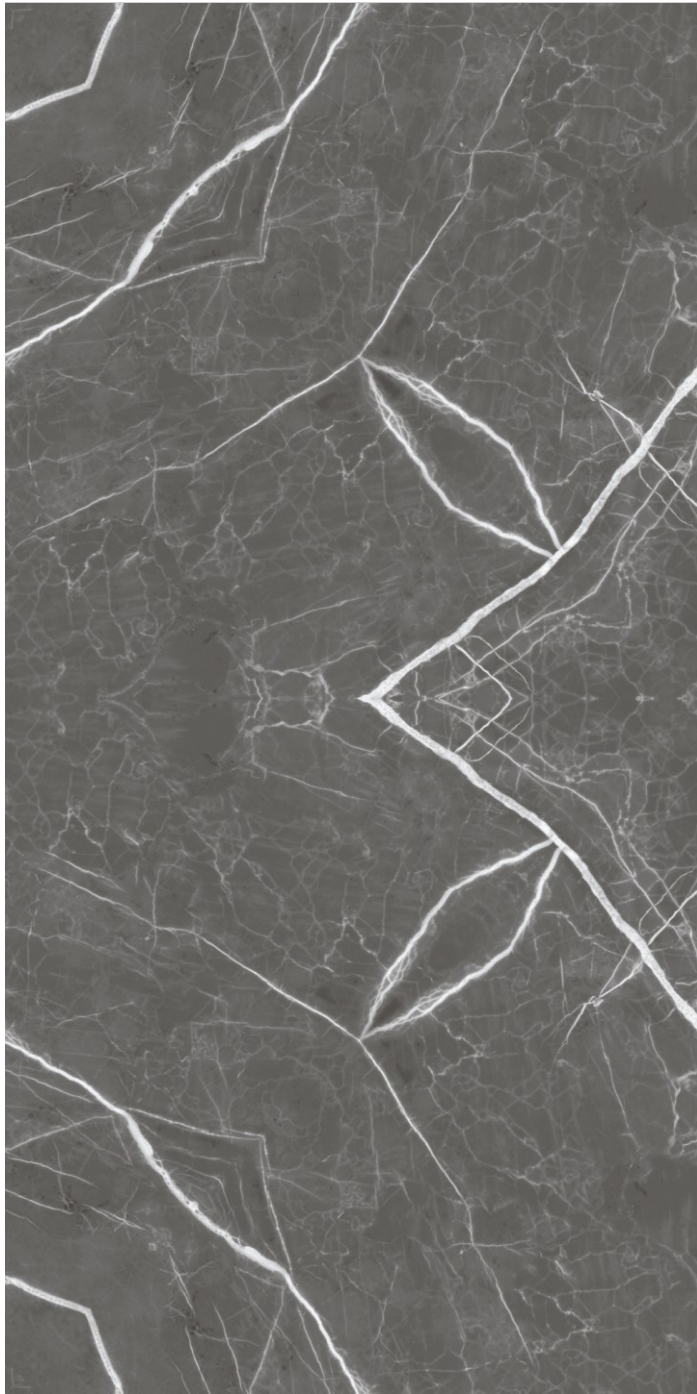

SPANIA
CERAMICA

TVN
COLLECTION

Aster
Carbon

600x / Surface
1200mm / Glossy

**BOOK
MATCH**