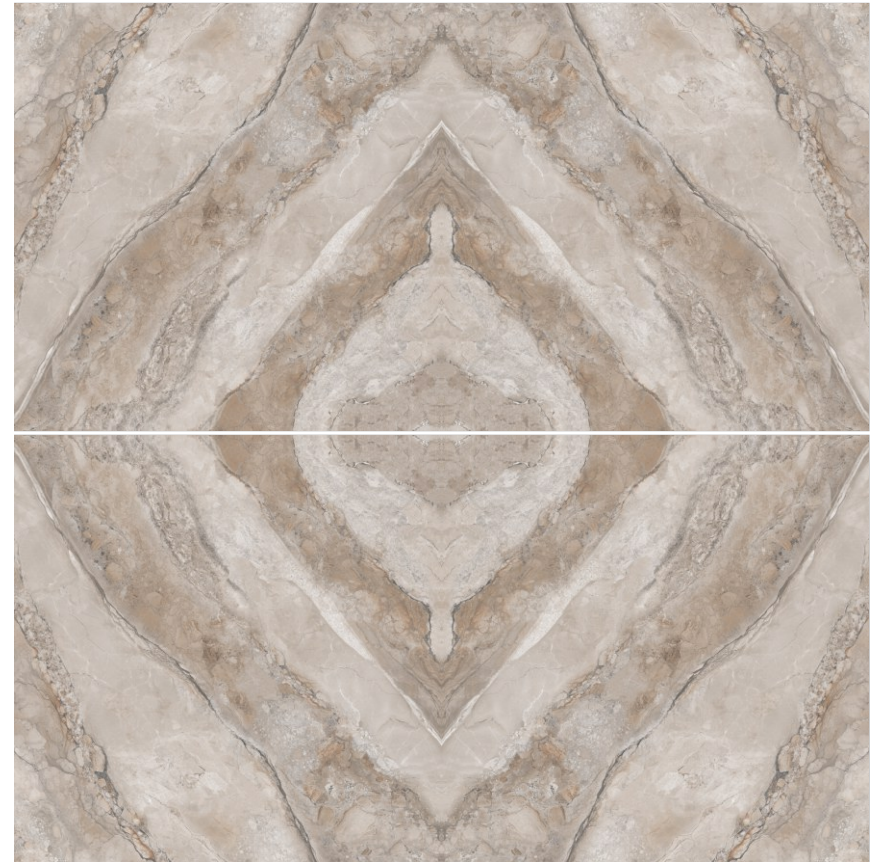

600x / Surface
1200mm / Glossy

**BOOK
MATCH**

SPANIA
CERAMICA

TVN
COLLECTION

**Octavia
Bronze**

600x
1200mm / Surface
Glossy

**BOOK
MATCH**

SPANIA
CERAMICA