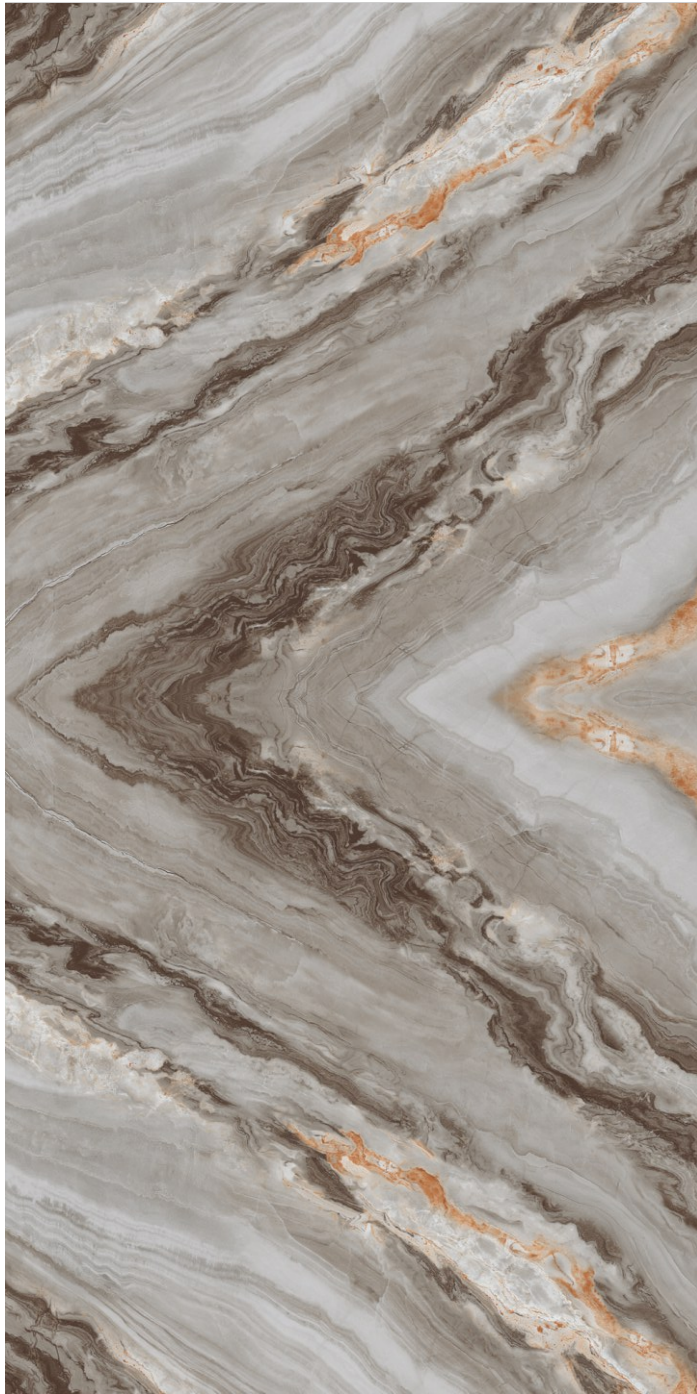

SPANIA
CERAMICA

TVN
COLLECTION

**Inicio
Brown**

600x
1200mm / Surface
Glossy

**BOOK
MATCH**