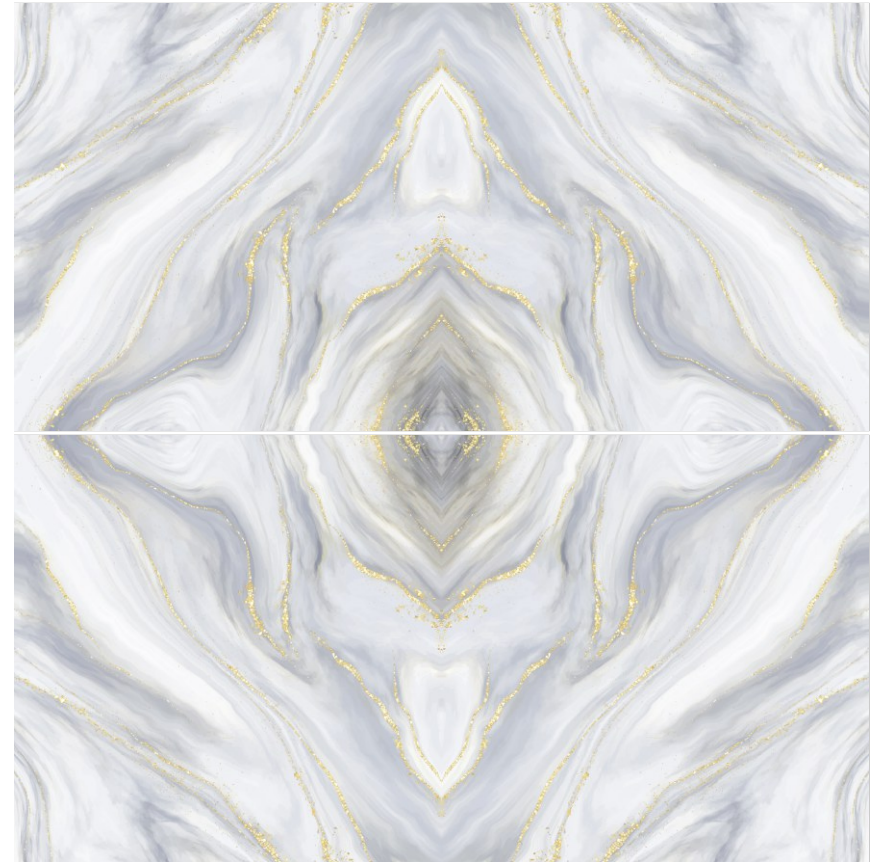

SPANIA
CERAMICA

TVN
COLLECTION

Andorra
Ocean

600x
1200mm / Surface
Glossy