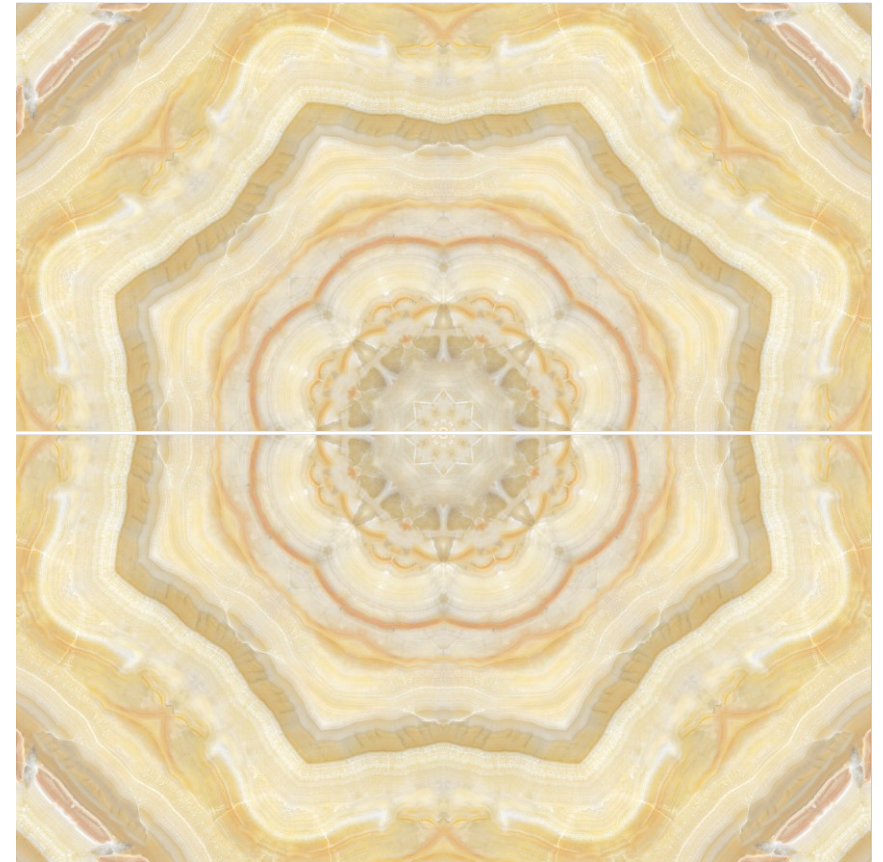

**BOOK
MATCH**

Lotus Grey

SPANIA
CERAMICA

TVN
COLLECTION

**Miami
Gold**

600x / Surface
1200mm / Glossy

**BOOK
MATCH**

SPANIA
CERAMICA