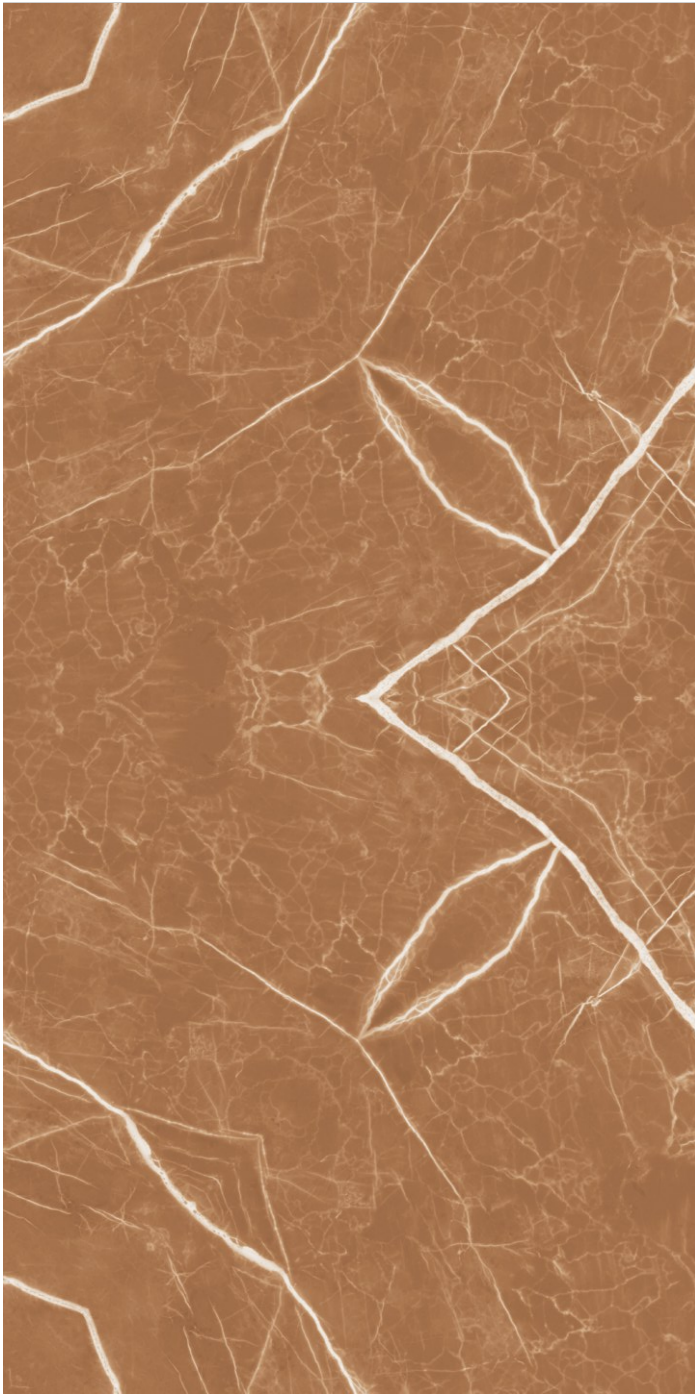

SPANIA
CERAMICA

TVN
COLLECTION

Aster
Choco

600x / Surface
1200mm / Glossy

**BOOK
MATCH**