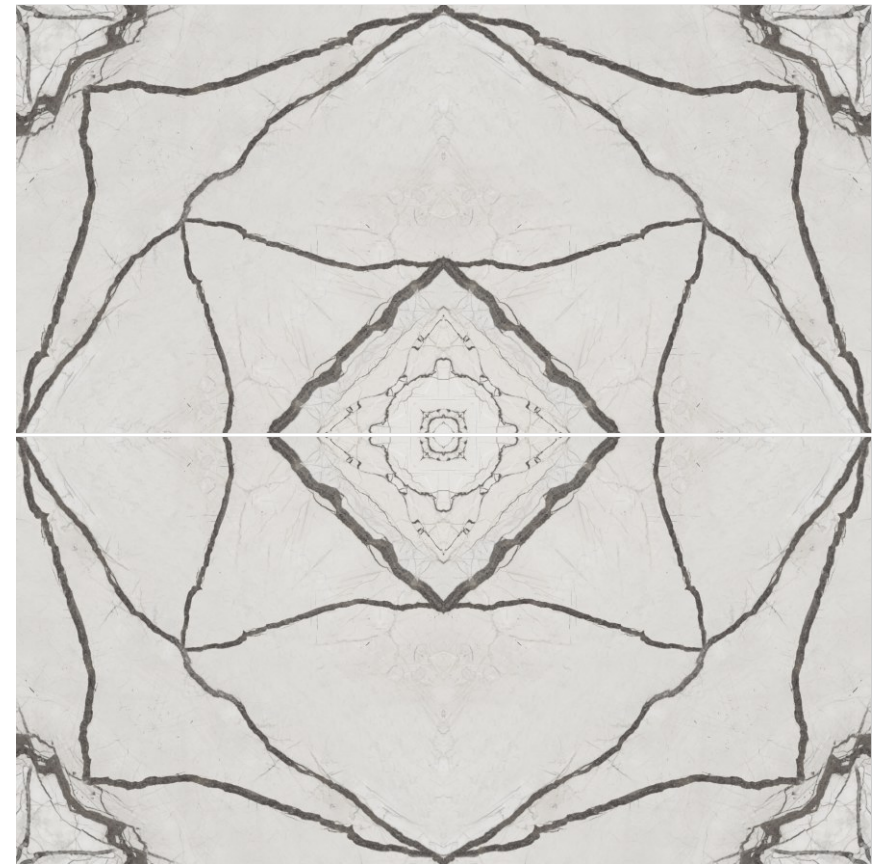

SPANIA
CERAMICA

TVN
COLLECTION

Twirls
Grey

600x / Surface
1200mm / Glossy