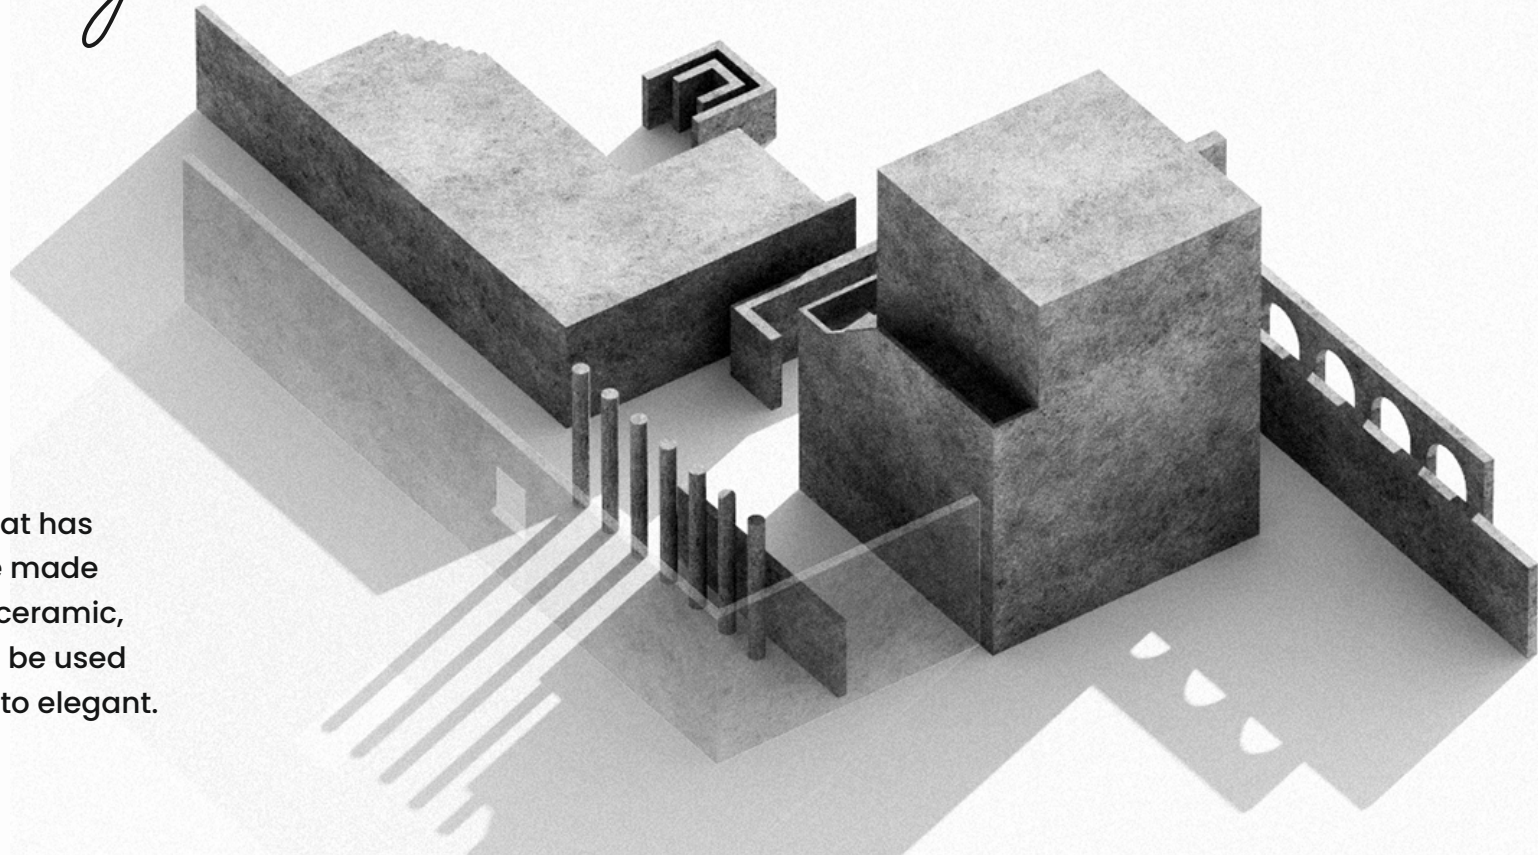

MATT COLOR WITH CARVING

INTRO DUCTION

Spania Is The Premium Ceramic Brand Par Excellence, With Products Conspicuous For Their Elegance And Sophistication, Based On Cutting-edge Technology And Modern Design. A Brand With A Forward Looking Philosophy And Strong Emphasis On Innovation And Design. we Build On Our Experience As Manufacturers And Keen Interest In Progress, Redefining Ourselves To Keep Up With The Times. with Products More Versatile Than Ever Before Thanks To Our New Formats, Finishes And Textures, We Aspire To Create Exquisitely Desirable Products Truly Distinctive From All The Rest

www.spaniaceramica.com

THE TOUCH OF CRAFT

the Look of Luxury.

SPANIA 600X1200MM | GVT-PGVT
i

Decor carving tiles are a type of tile that has a textured or carved surface. They are made from a variety of materials, including ceramic, porcelain, and stone. Carved tiles can be used to create a variety of looks, from Matt to elegant.