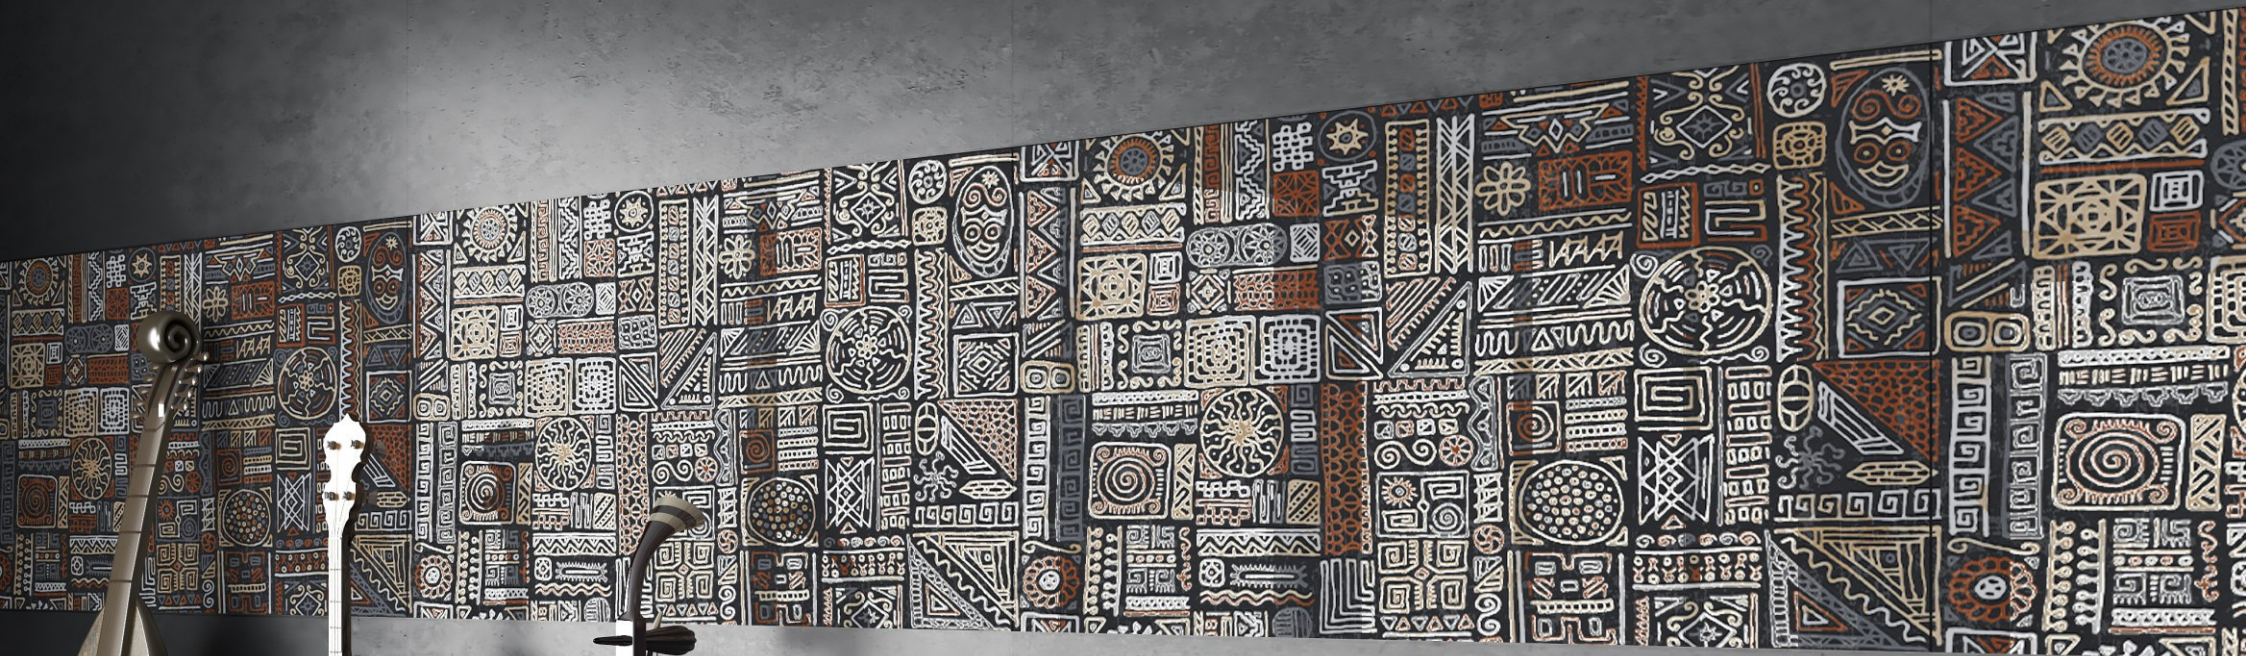

Berlin Night Decor