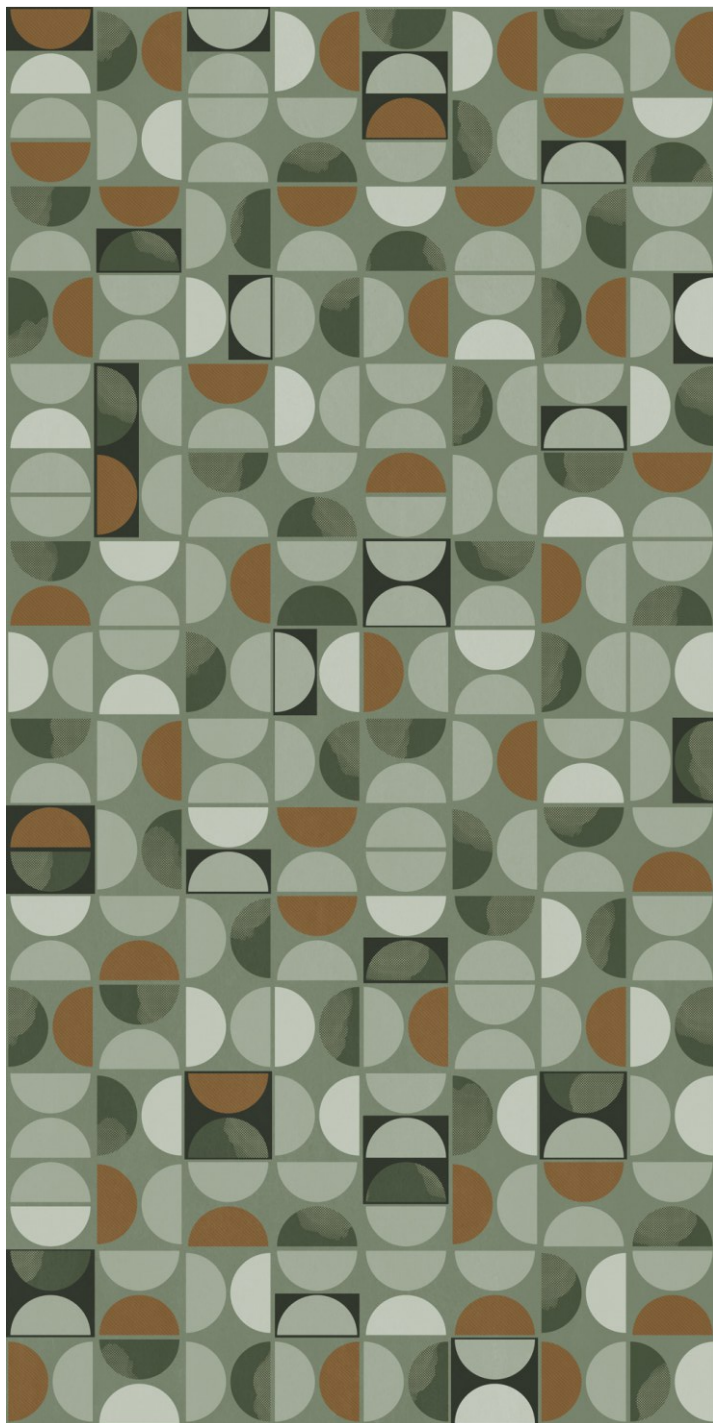

600x
1200mm | Surface
Carving Matt

SPANIA
CERAMICA

Easter **Choco**

R-2

Easter Choco Decor

Forest
Green Decor

600x
1200mm | Surface
Carving Matt

SPANIA
CERAMICA