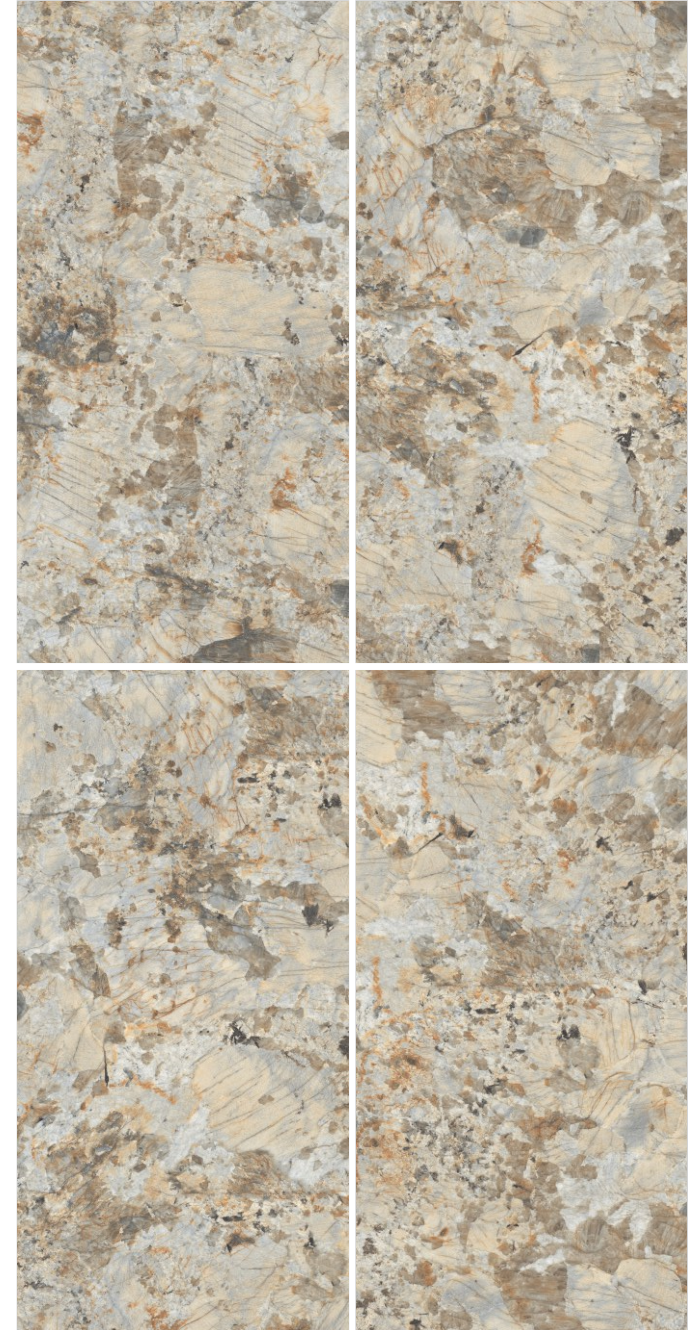

600x
1200mm

Surface
Glossy

Random
04

GLARE
COLLECTION