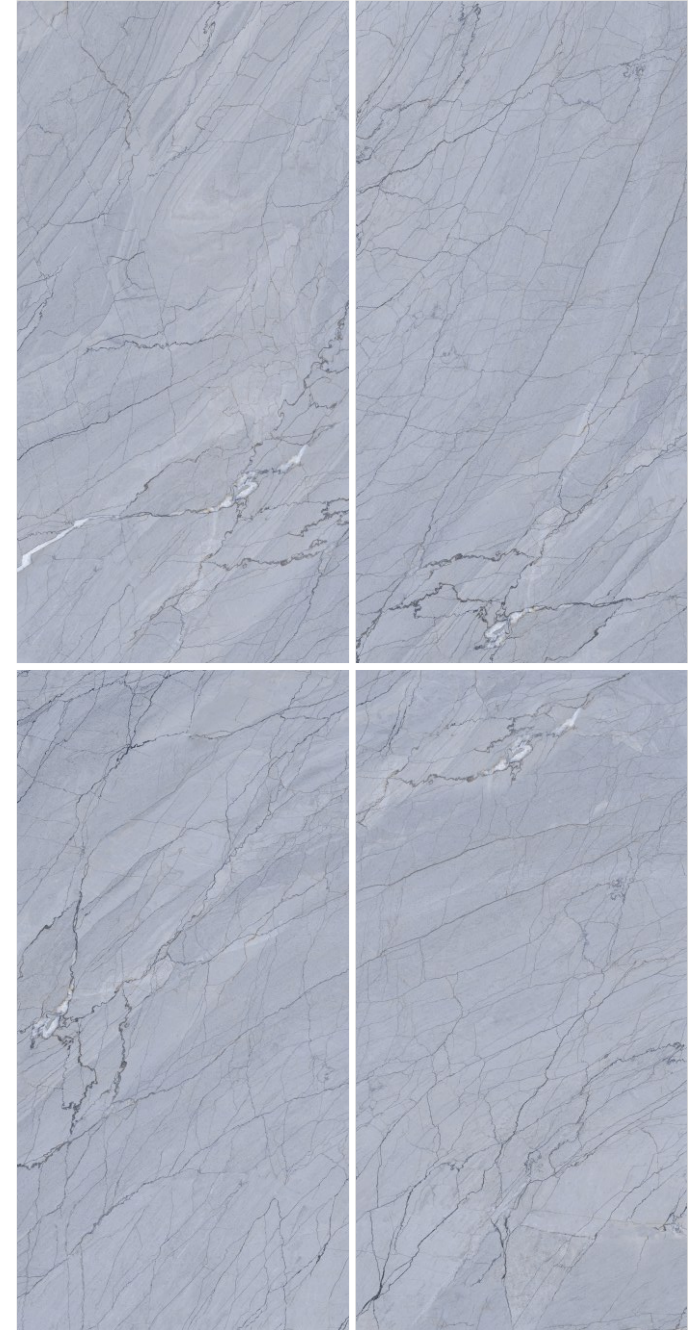

600x
1200mm

Surface
Glossy

Random
04

GLARE
COLLECTION