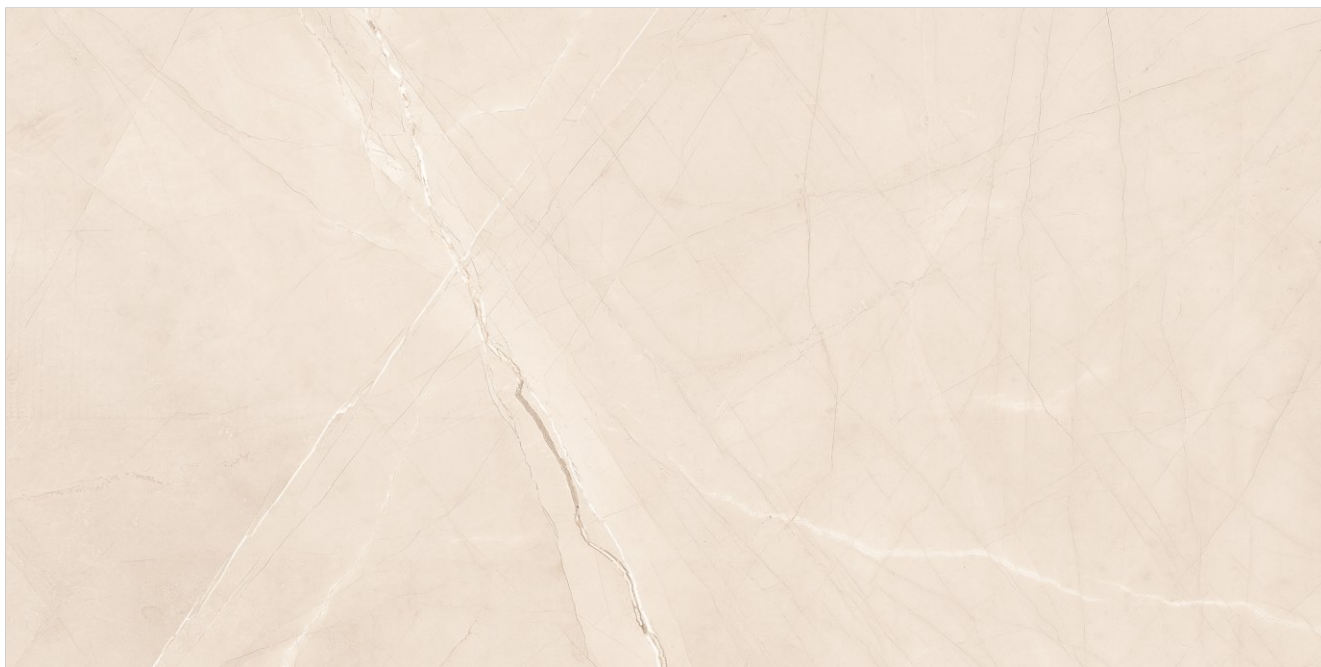

Vitrum Ivory

600x
1200mm

Surface
Glossy

Random
04

GLARE
COLLECTION

SPANIA
CERAMICA