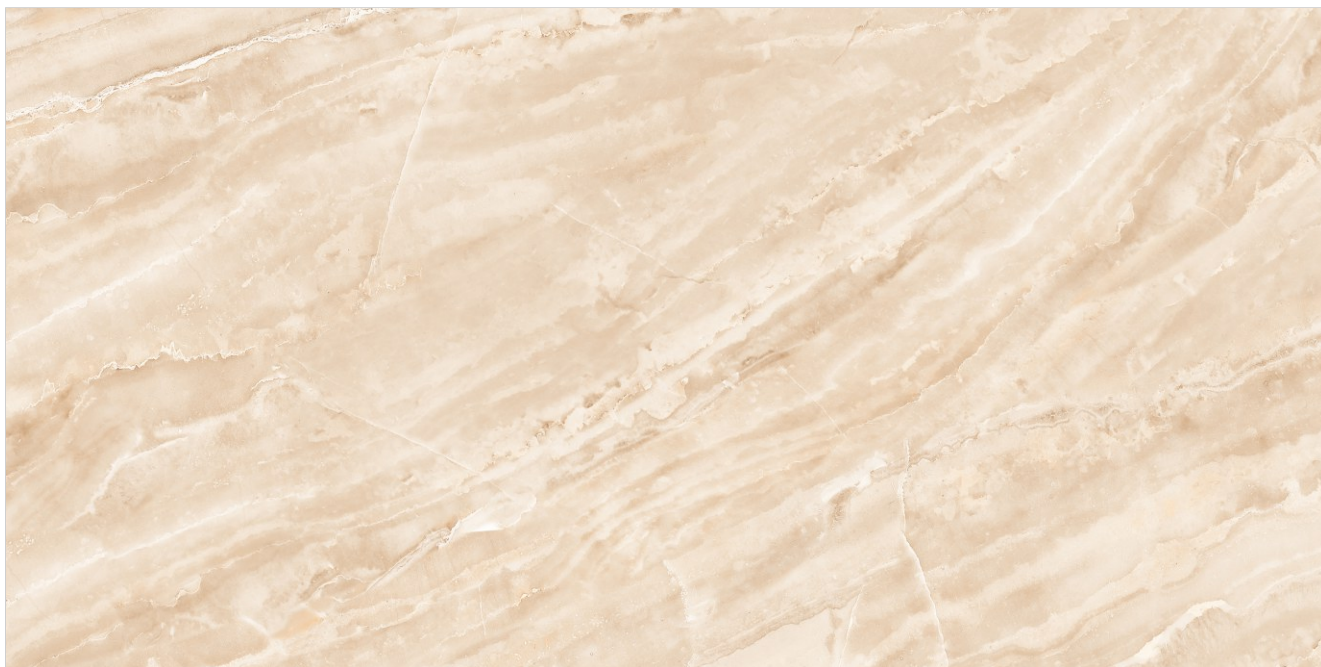

Stratos Brown

600x
1200mm

Surface
Glossy

Random
04

GLARE
COLLECTION

SPANIA
CERAMICA