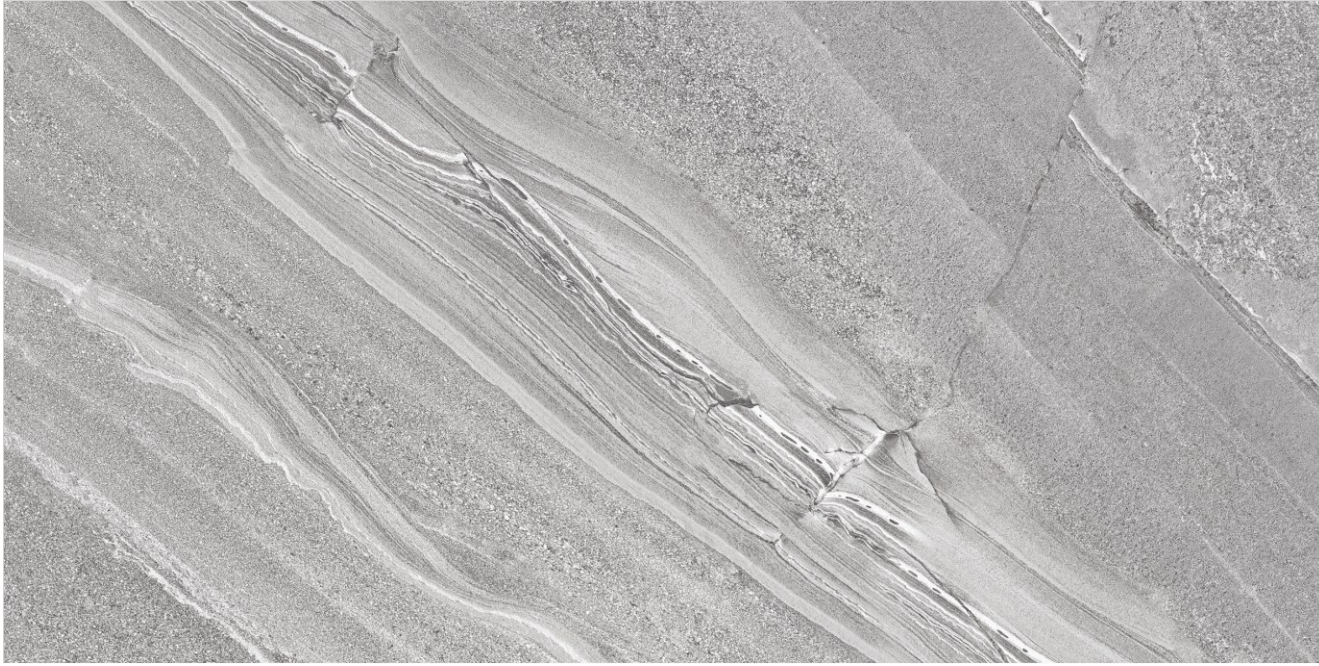

Waves Grey

600x
1200mm

Surface
Glossy

Random
04

GLARE
COLLECTION

SPANIA
CERAMICA