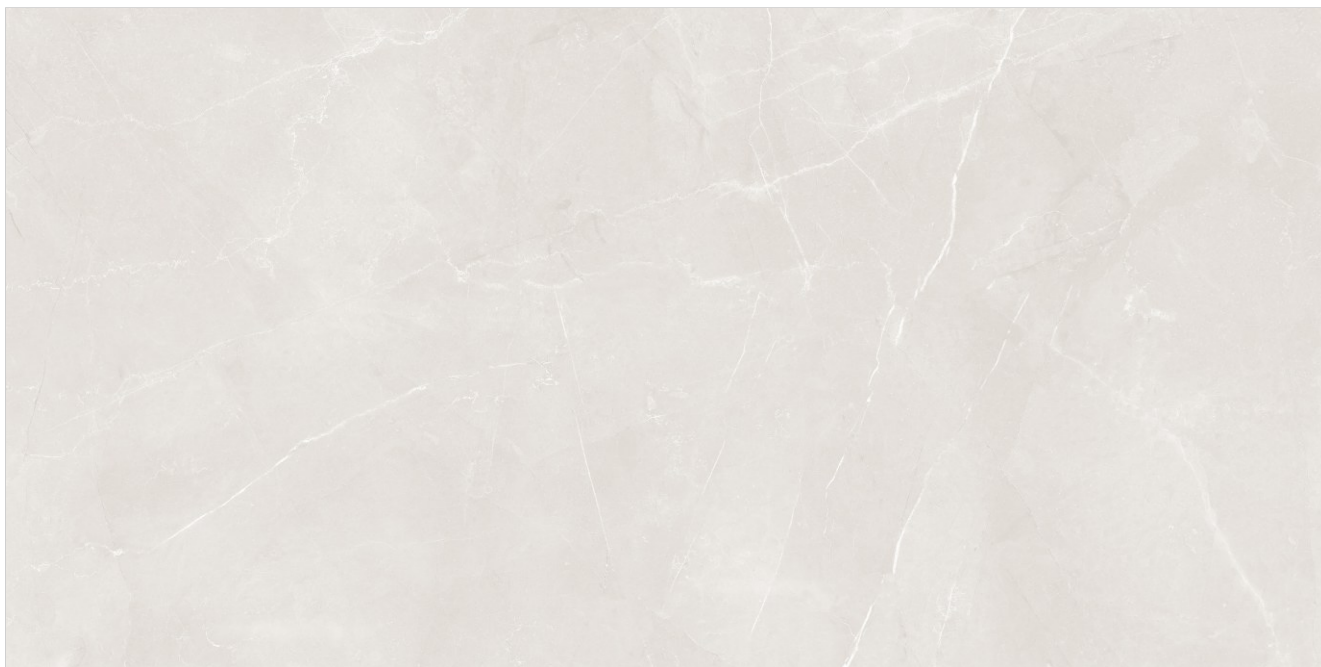

Stigma Rega

600x
1200mm

Surface
Glossy

Random
04

GLARE
COLLECTION

SPANIA
CERAMICA