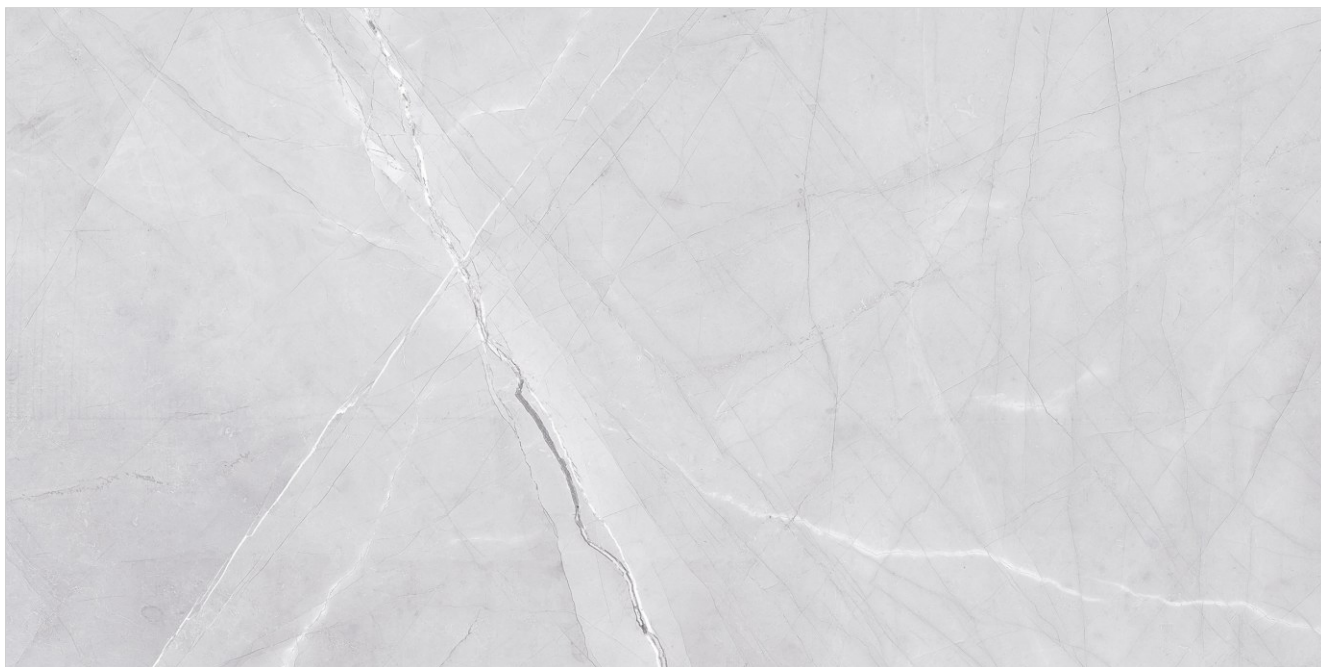

Vitrum Gris

600x
1200mm

Surface
Glossy

Random
04

GLARE
COLLECTION

SPANIA
CERAMICA