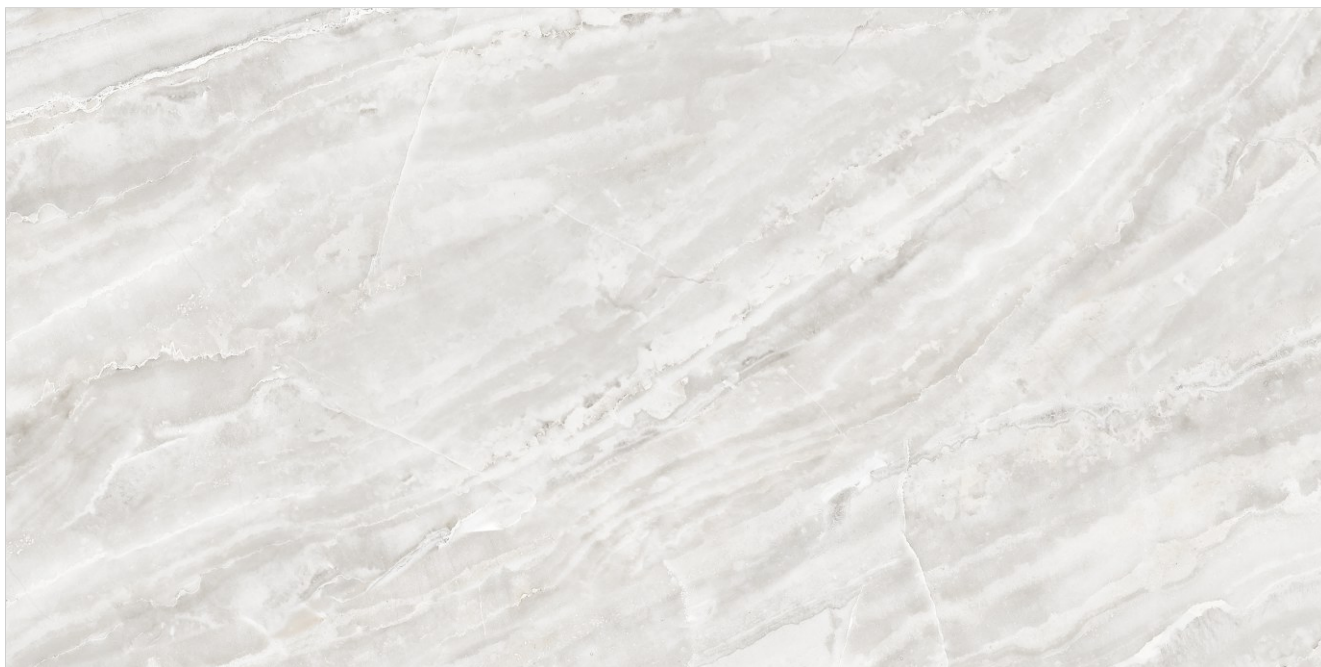

Stratos Grey

600x
1200mm

Surface
Glossy

Random
04

GLARE
COLLECTION

SPANIA
CERAMICA