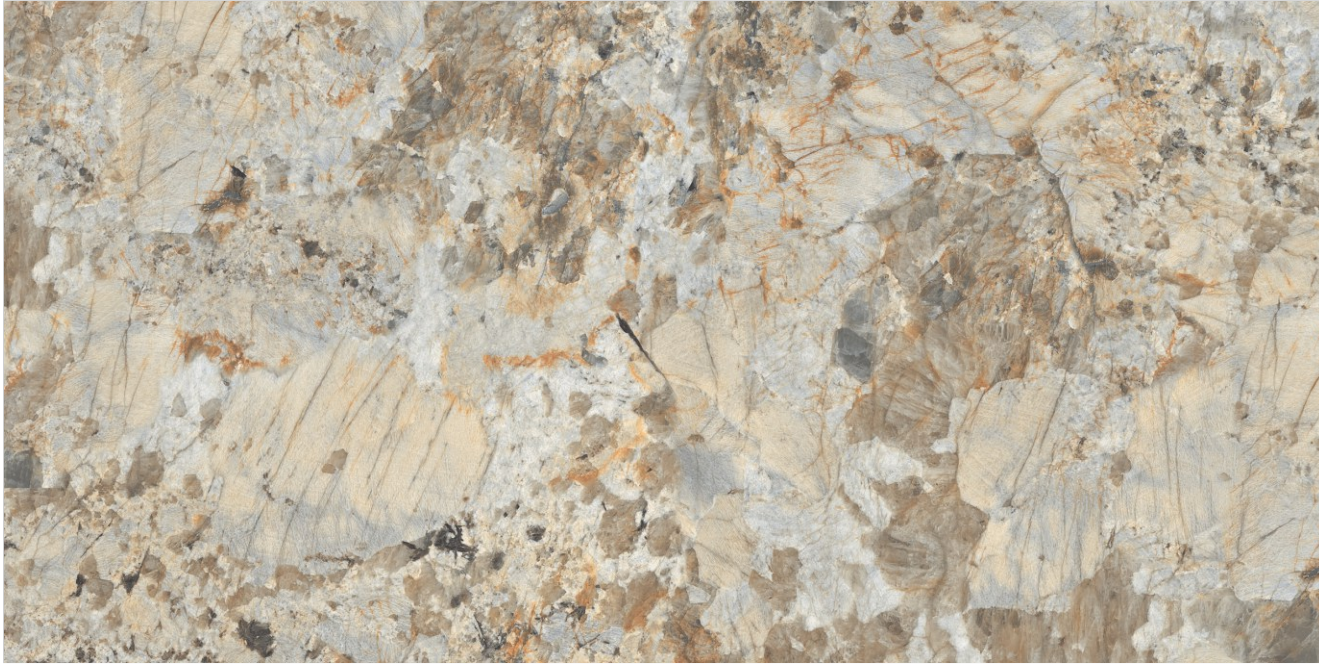

Surface
Glossy

Random
04

GLARE
COLLECTION

SPANIA
CERAMICA

Spirit Ivory

Spirit Mix

600x
1200mm

Surface
Glossy