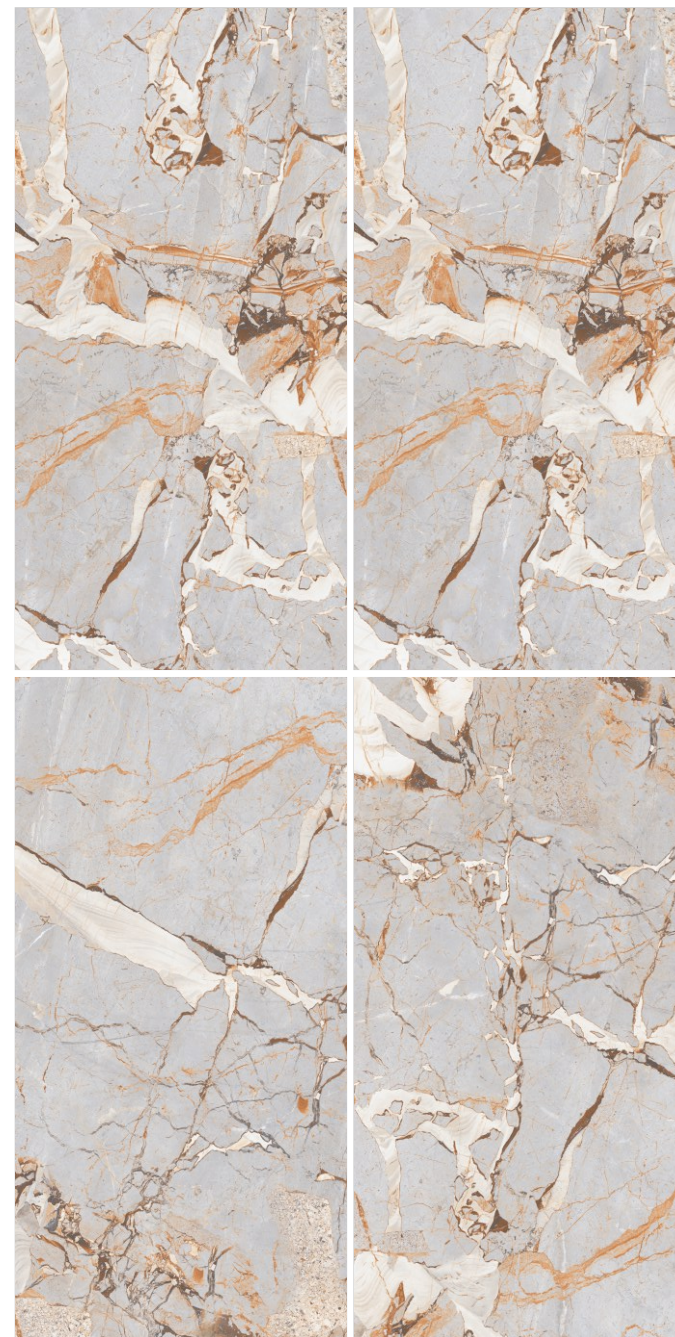

600x
1200mm

Surface
Glossy

Random
04

GLARE
COLLECTION

SPANIA
CERAMICA