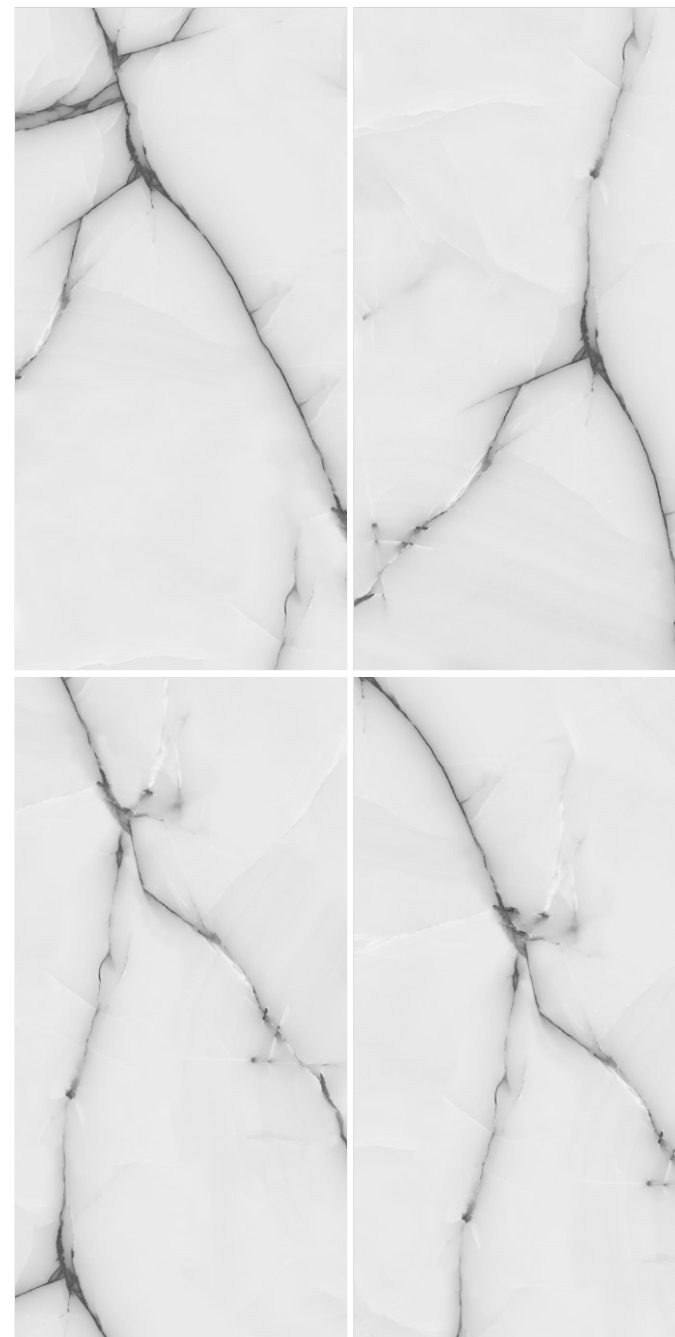

600x
1200mm

Surface
Glossy

Random
04

GLARE
COLLECTION

SPANIA
CERAMICA