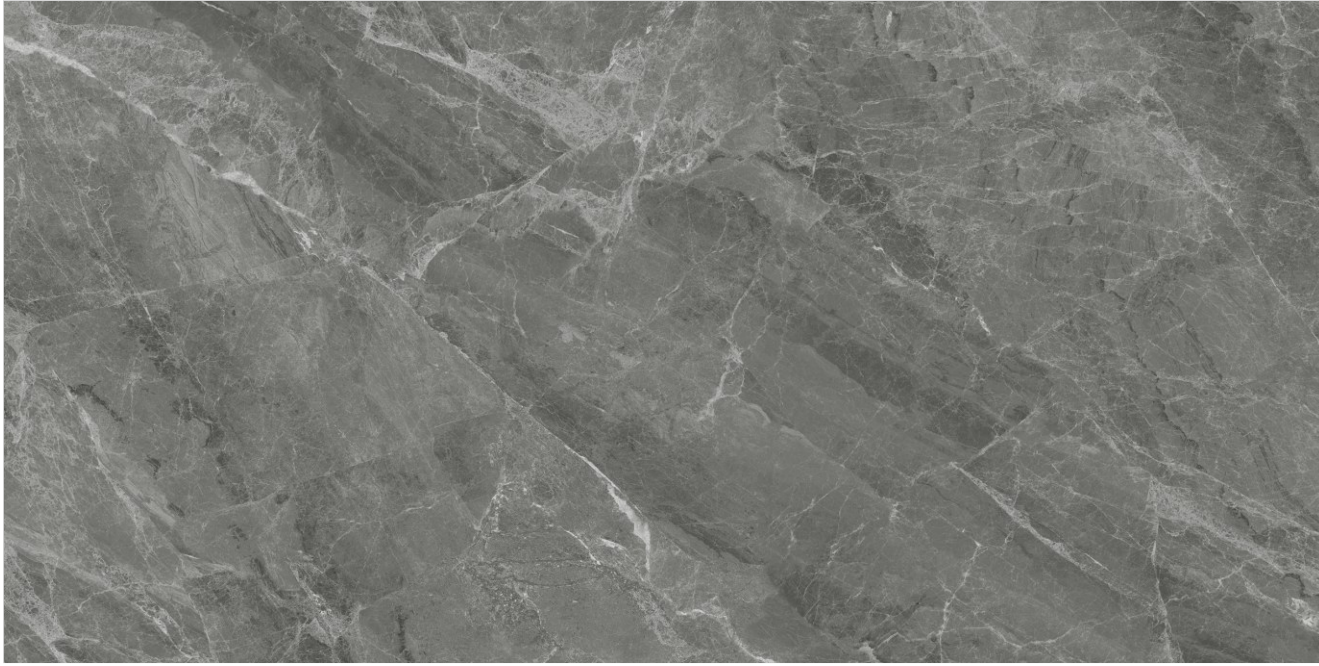

River Beige

600x
1200mm

Surface
Glossy

Random
04

GLARE
COLLECTION

SPANIA
CERAMICA

River Dark Grey

600x
1200mm