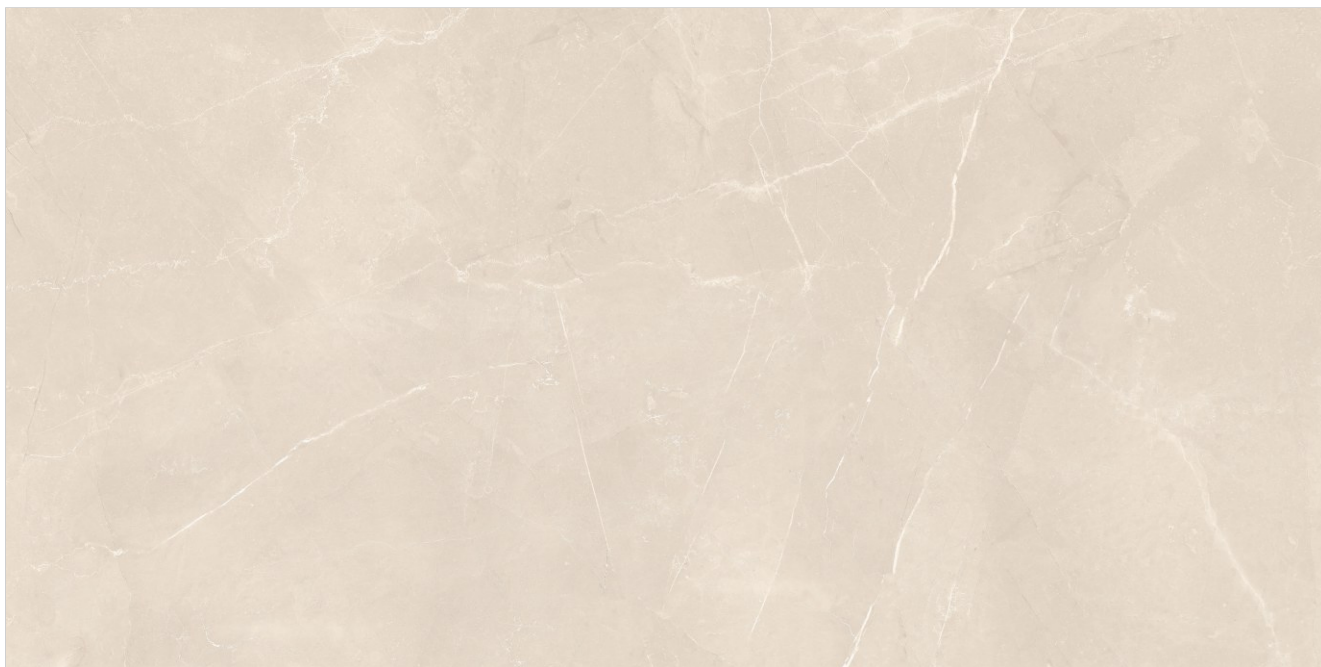

Stigma Walk

600x
1200mm

Surface
Glossy

Random
04

GLARE
COLLECTION

SPANIA
CERAMICA