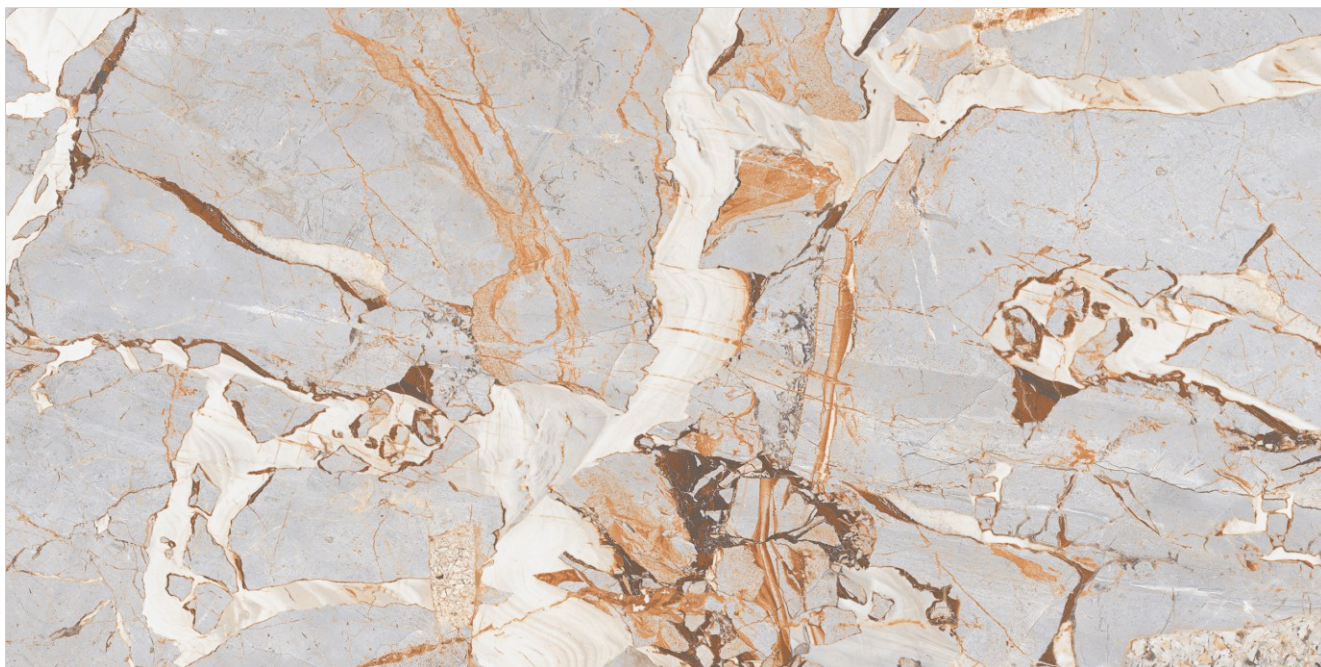

600x
1200mm

Surface
Glossy

Random
04

GLARE
COLLECTION

SPANIA
CERAMICA

Zatt Grey

600x
1200mm

Surface
Glossy