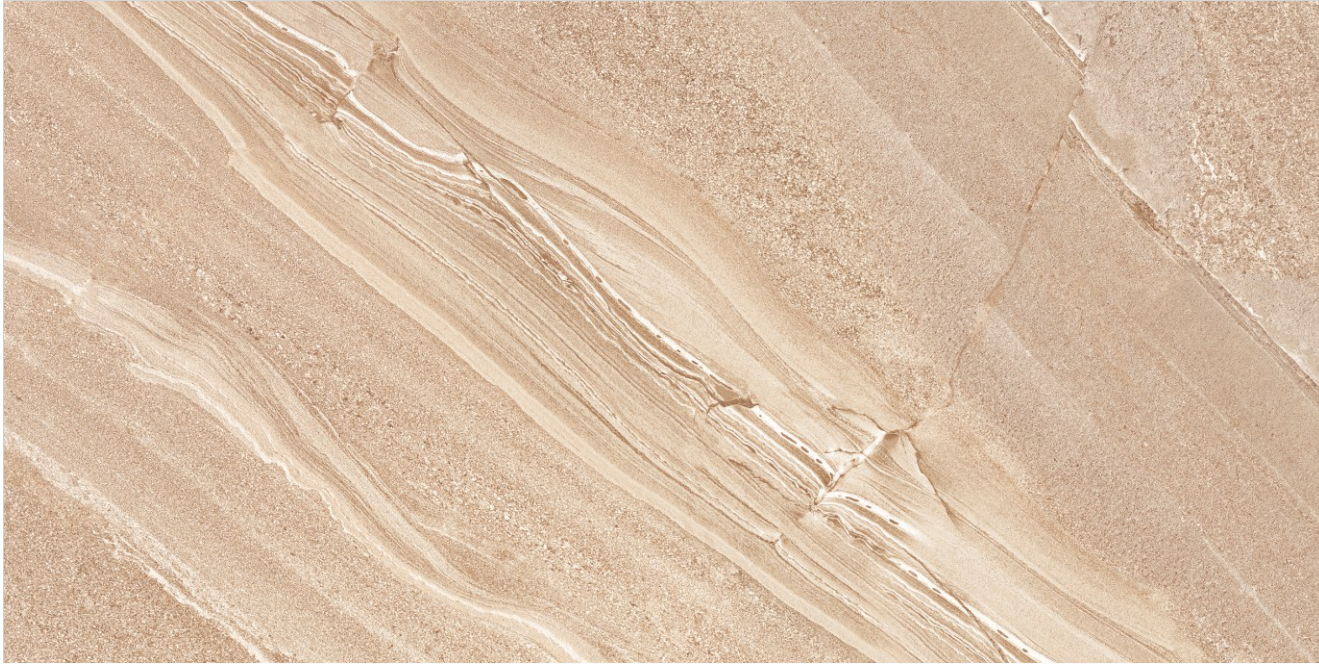

600x
1200mm

Surface
Glossy

Random
04

GLARE
COLLECTION

SPANIA
CERAMICA

Waves Fenta

600x
1200mm

Surface
Glossy