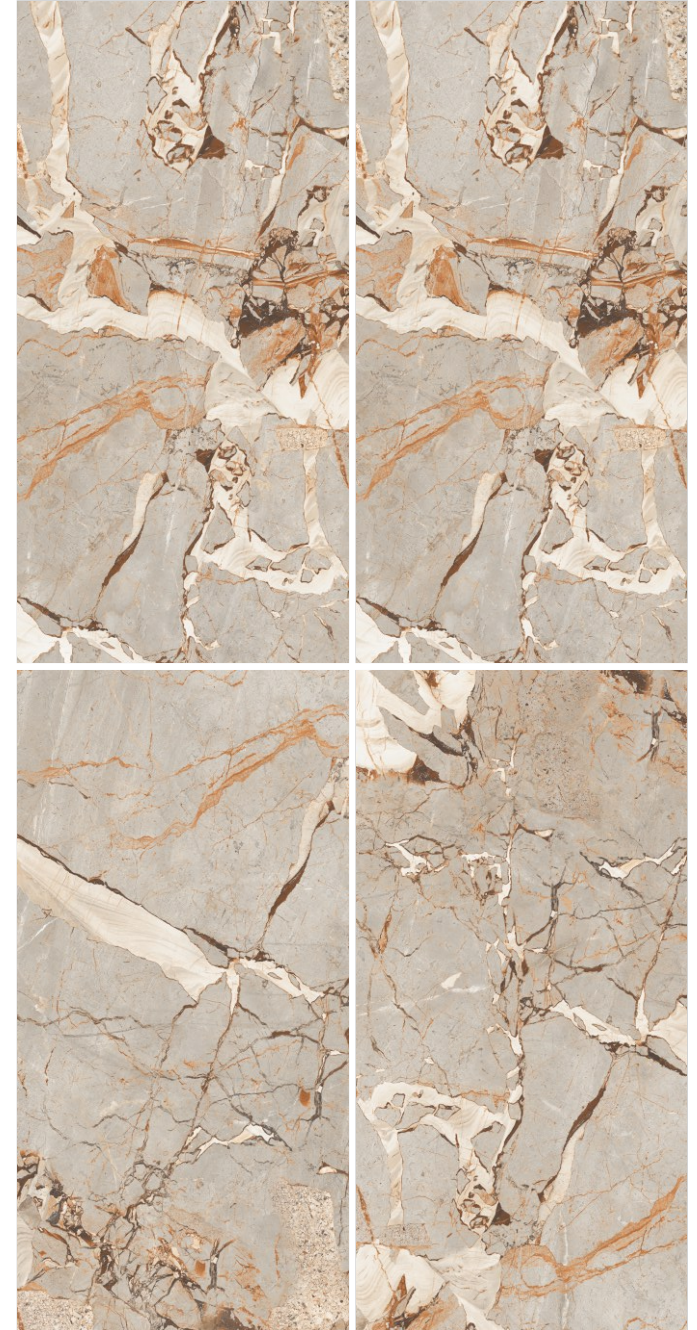

SPANIA
CERAMICA

Waves Musterd

600x
1200mm

Surface
Glossy

Random
04

GLARE
COLLECTION

SPANIA
CERAMICA

Zatt Beige

600x
1200mm

Surface
Glossy

Random
04

GLARE
COLLECTION

SPANIA
CERAMICA

Zatt Grey

600x
1200mm

Surface
Glossy