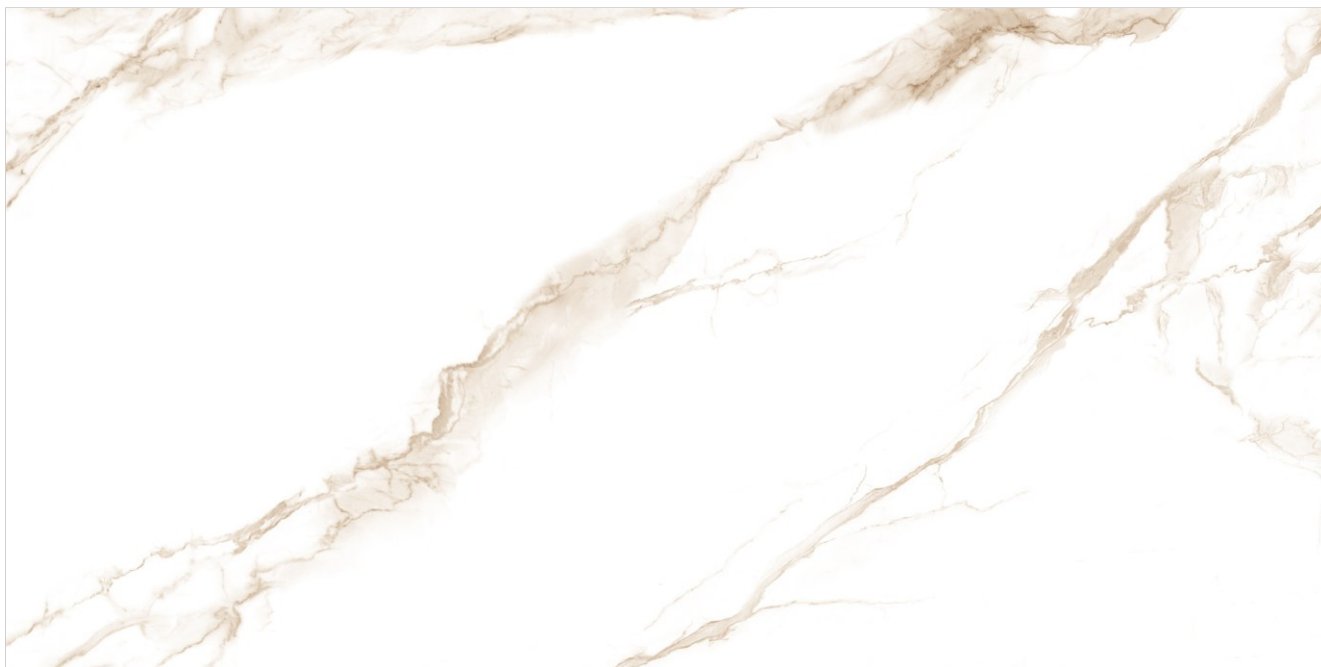

Thomas Beige

600x
1200mm

Surface
Glossy

Random
04

GLARE
COLLECTION

SPANIA
CERAMICA