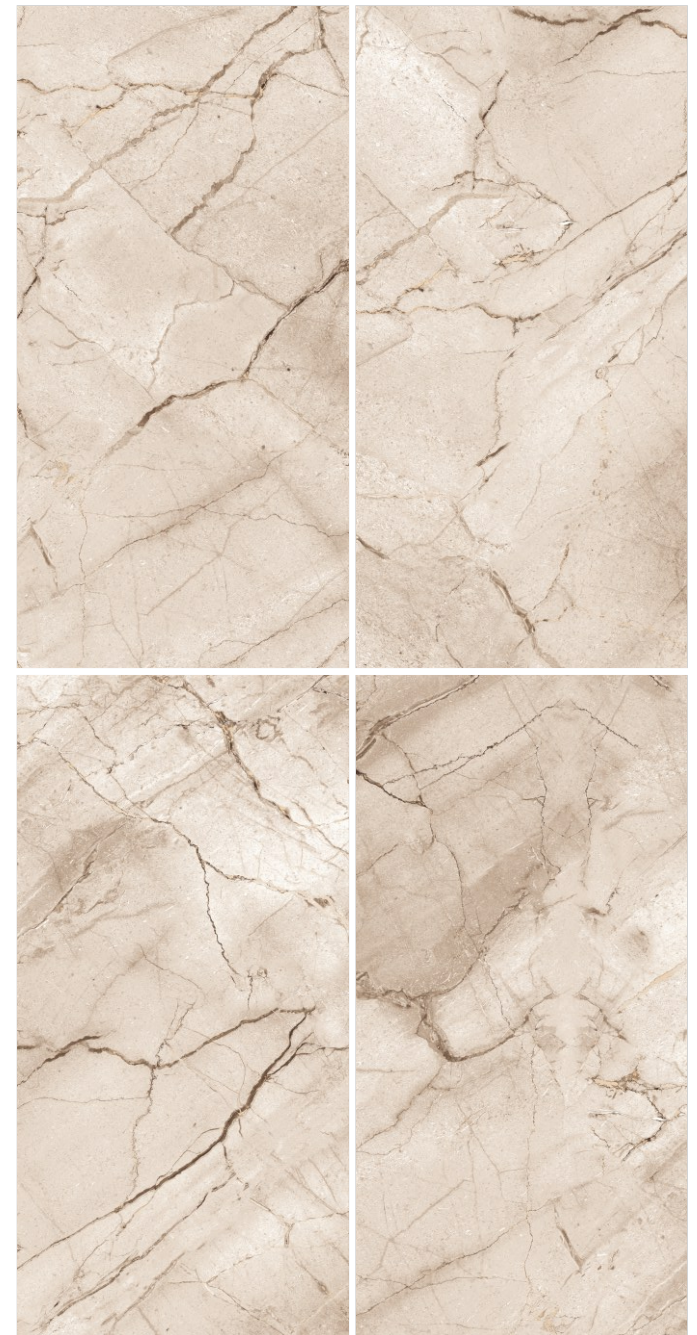

600x
1200mm

Surface
Glossy

Random
04

GLARE
COLLECTION