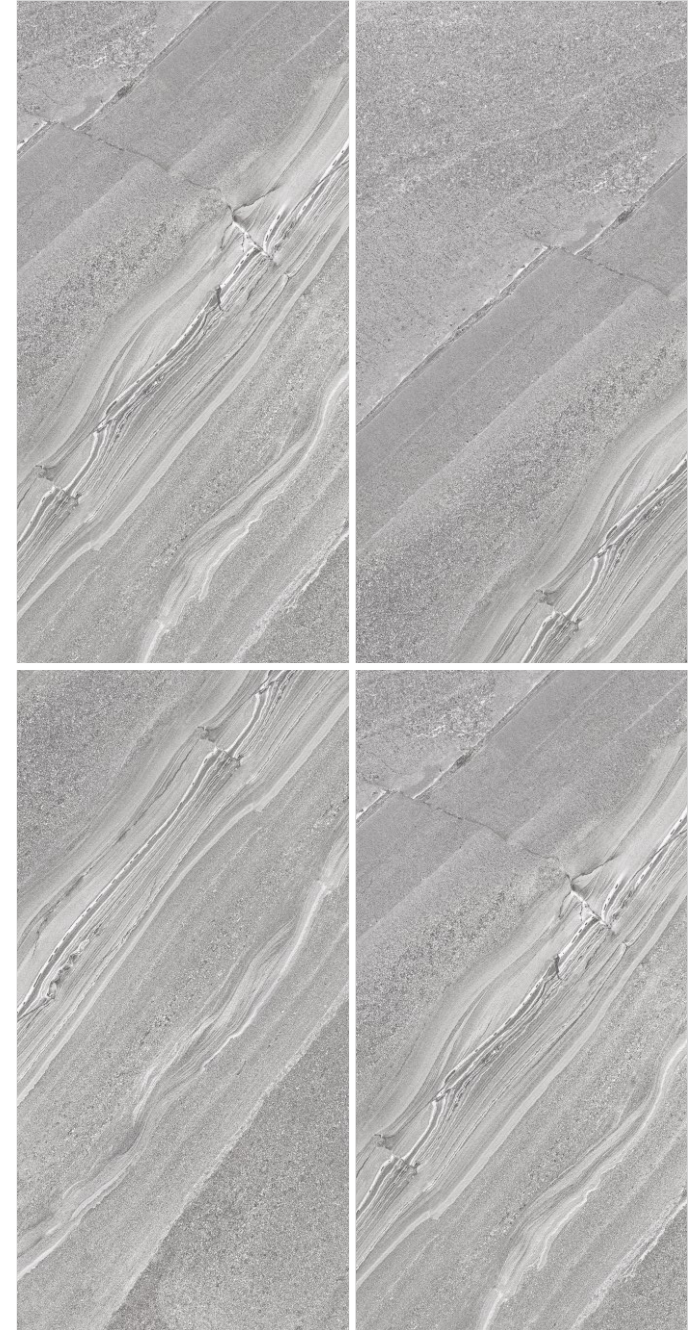

Random
04

GLARE
COLLECTION

SPANIA
CERAMICA

Waves Grey

600x
1200mm

Surface
Glossy

Random
04

GLARE
COLLECTION