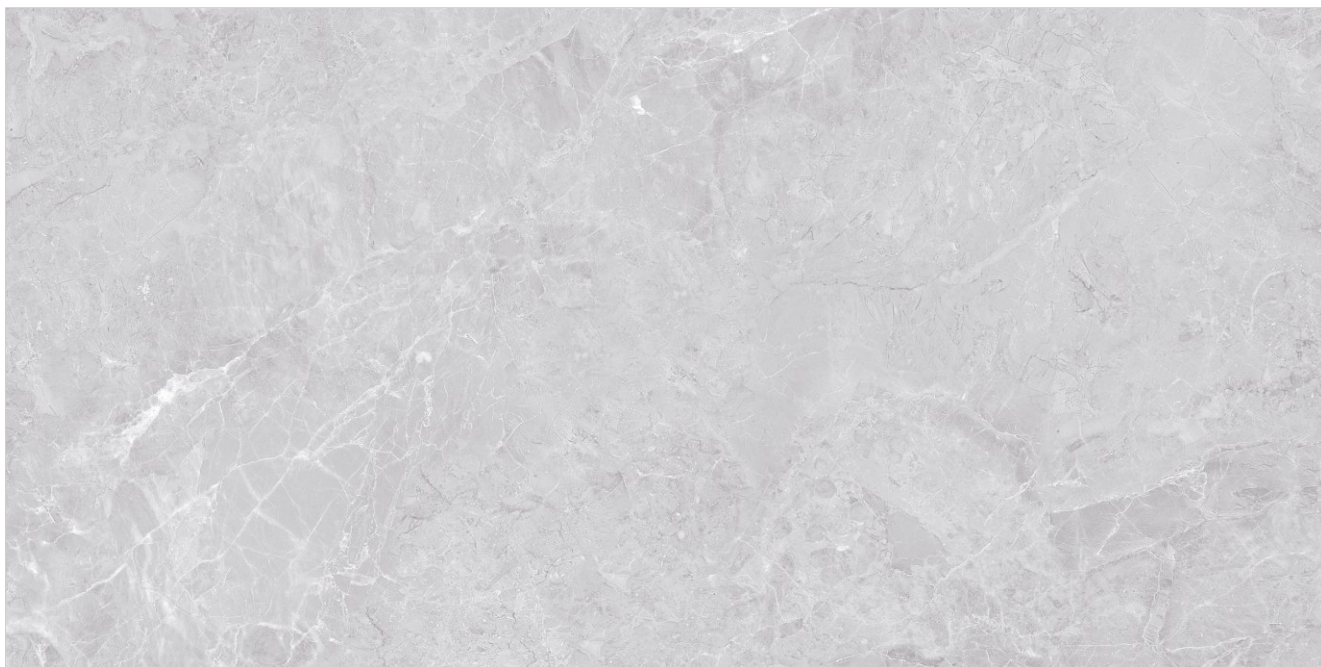

Virtus Grey

600x
1200mm

Surface
Glossy

Random
04

GLARE
COLLECTION

SPANIA
CERAMICA