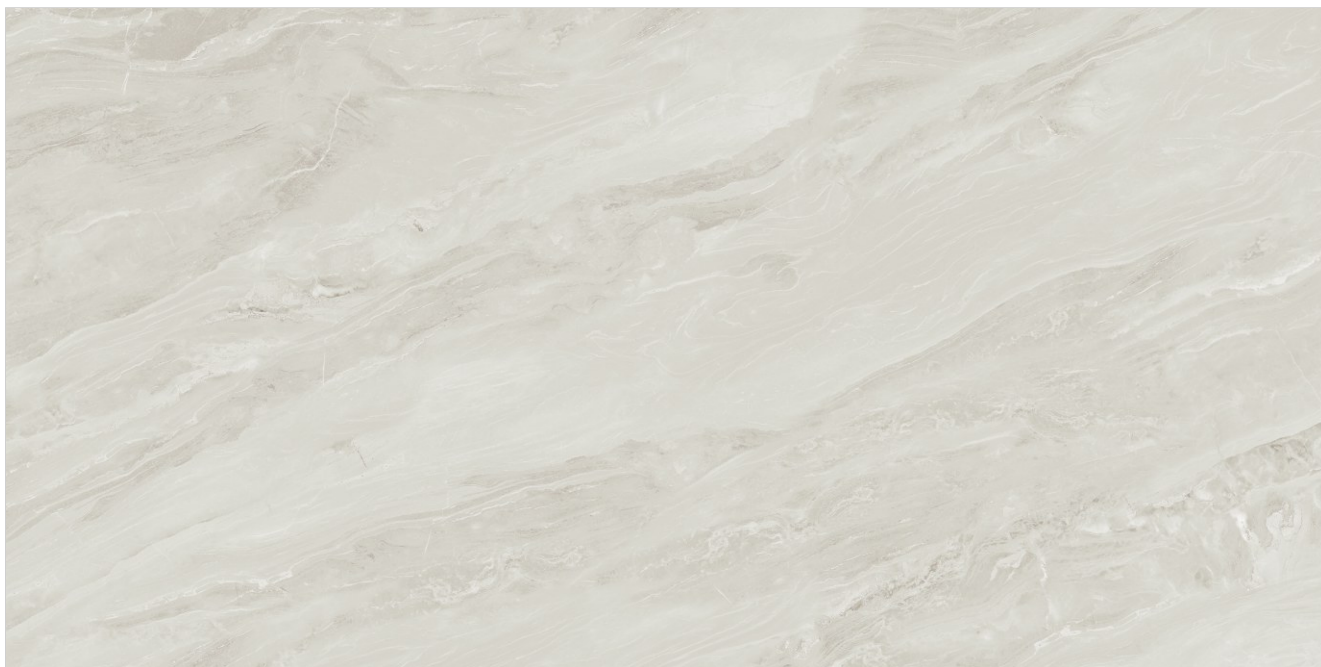

Sydney Grey

600x
1200mm

Surface
Glossy

Random
04

GLARE
COLLECTION

SPANIA
CERAMICA

Sydney Light Mint

600x
1200mm