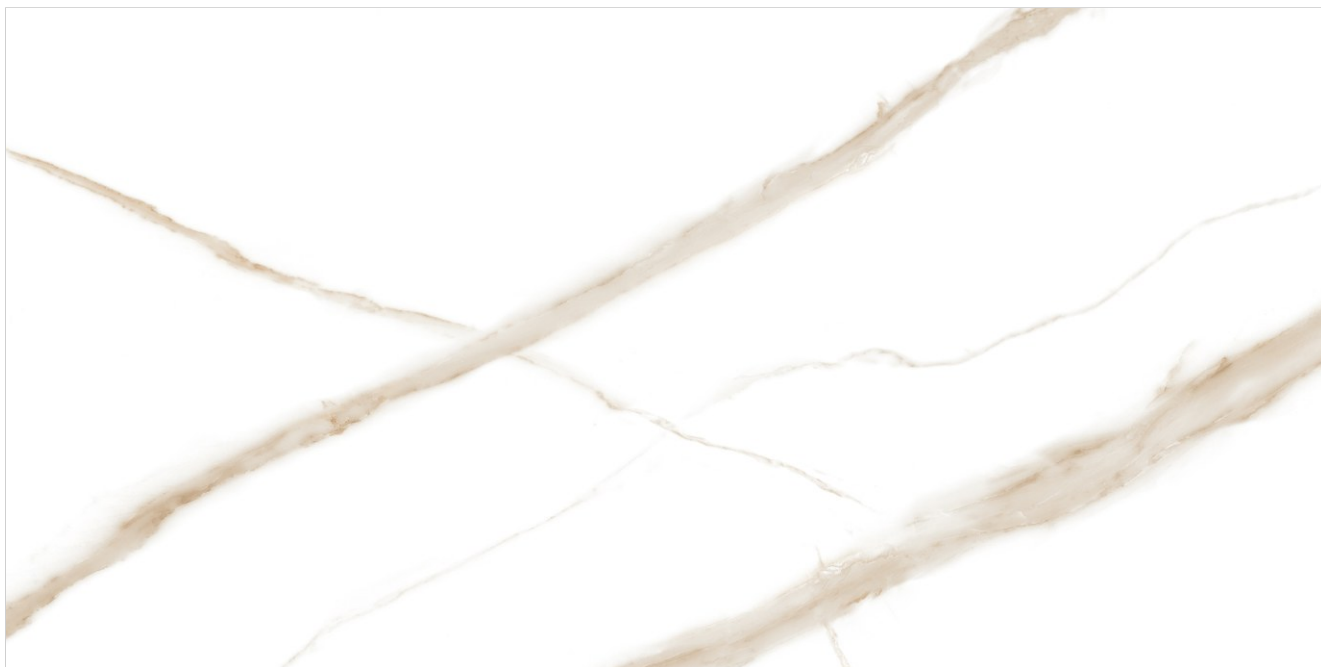

600x
1200mm

Surface
Glossy

Random
04

GLARE
COLLECTION

SPANIA
CERAMICA

Ultra Beige

600x
1200mm

Surface
Glossy