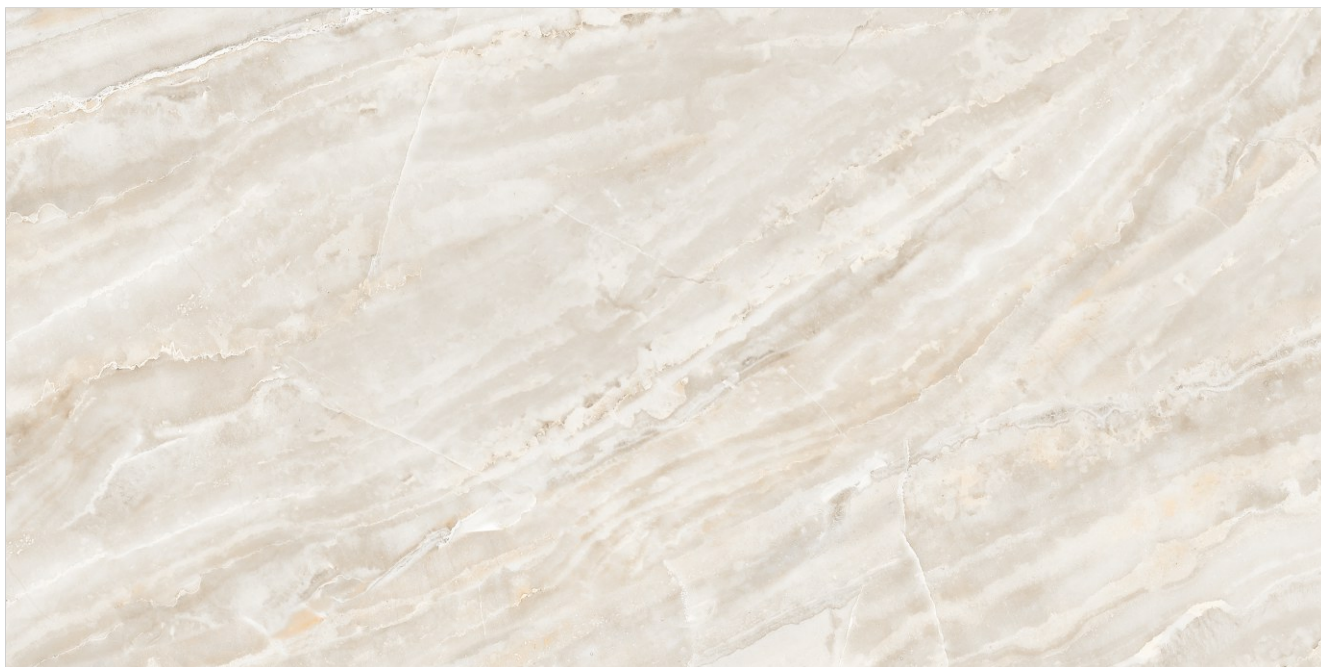

SPANIA
CERAMICA

Stratos Grey

600x
1200mm

Surface
Glossy

Random
04

GLARE
COLLECTION

SPANIA
CERAMICA

Stratos Ivory