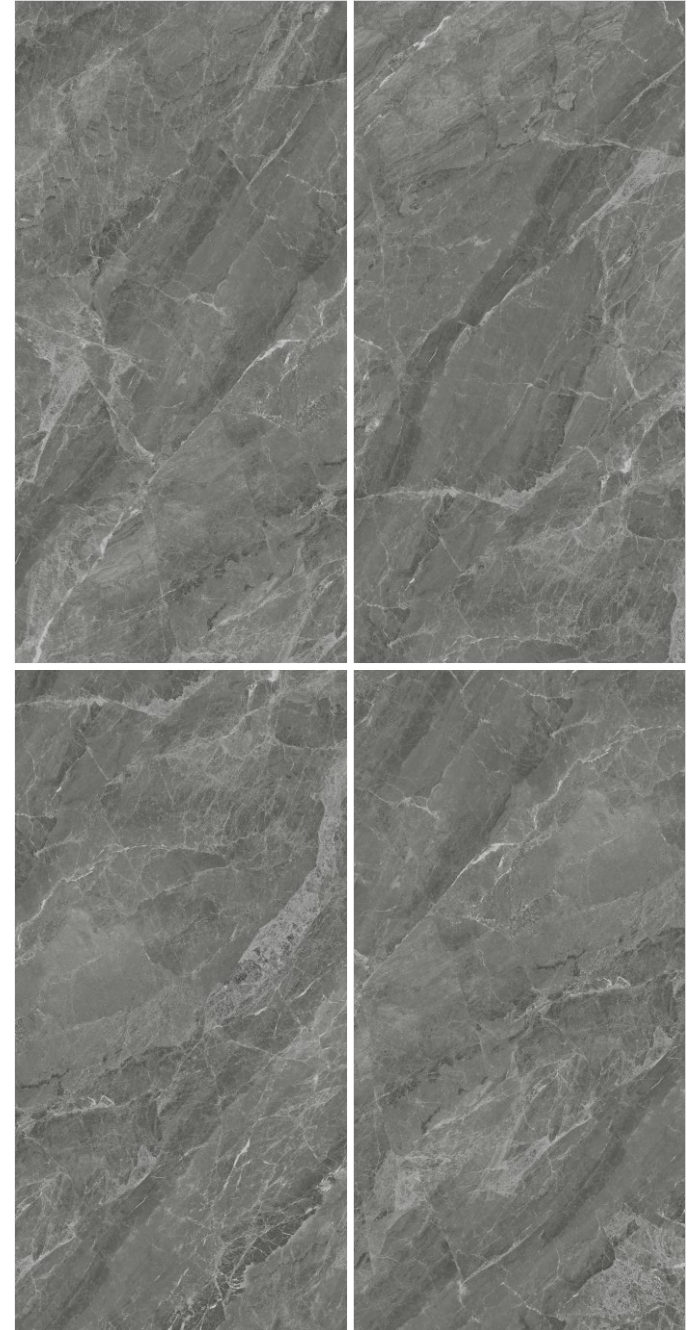

600x
1200mm

Surface
Glossy

Random
04

GLARE
COLLECTION