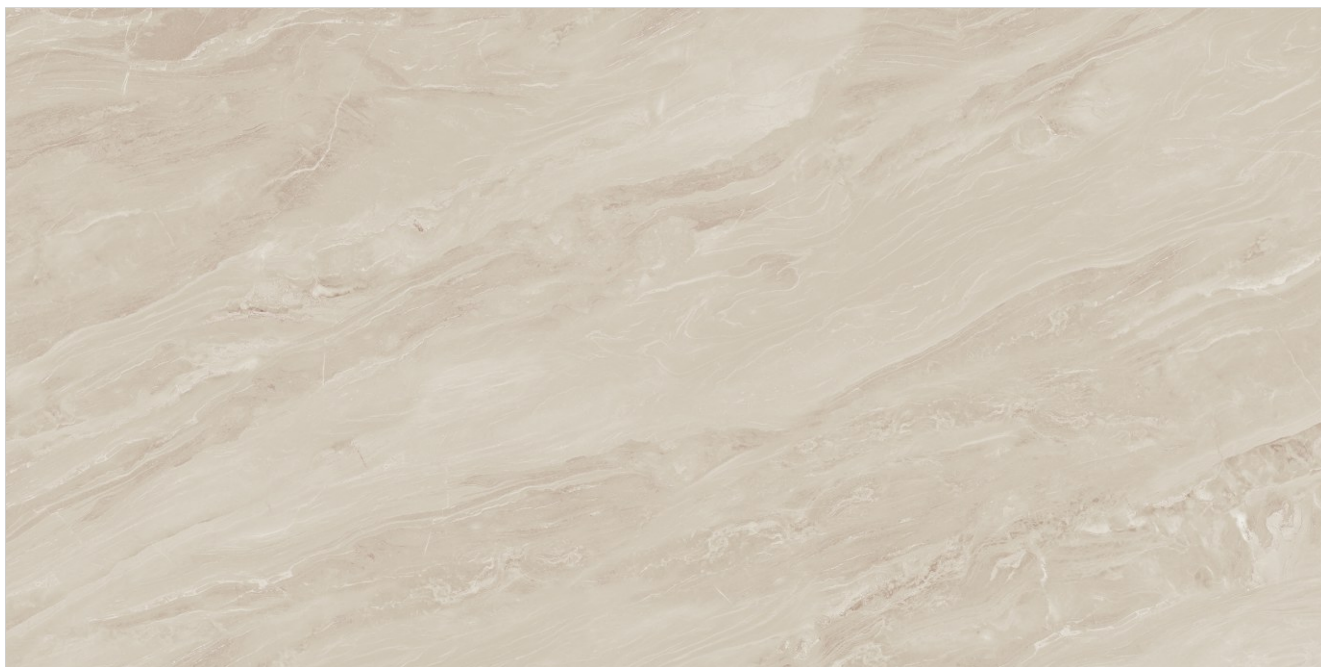

Sydney Beige

600x
1200mm

Surface
Glossy

Random
04

GLARE
COLLECTION

SPANIA
CERAMICA