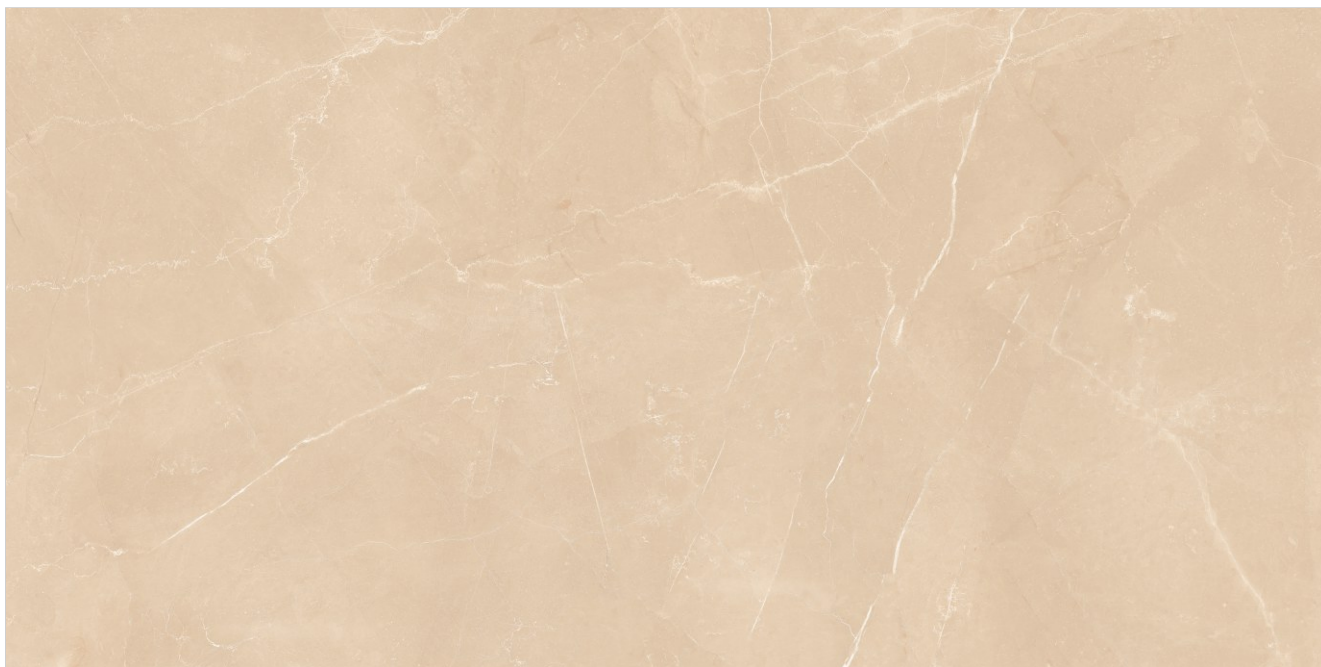

Stigma Mud

600x
1200mm

Surface
Glossy

Random
04

GLARE
COLLECTION

SPANIA
CERAMICA