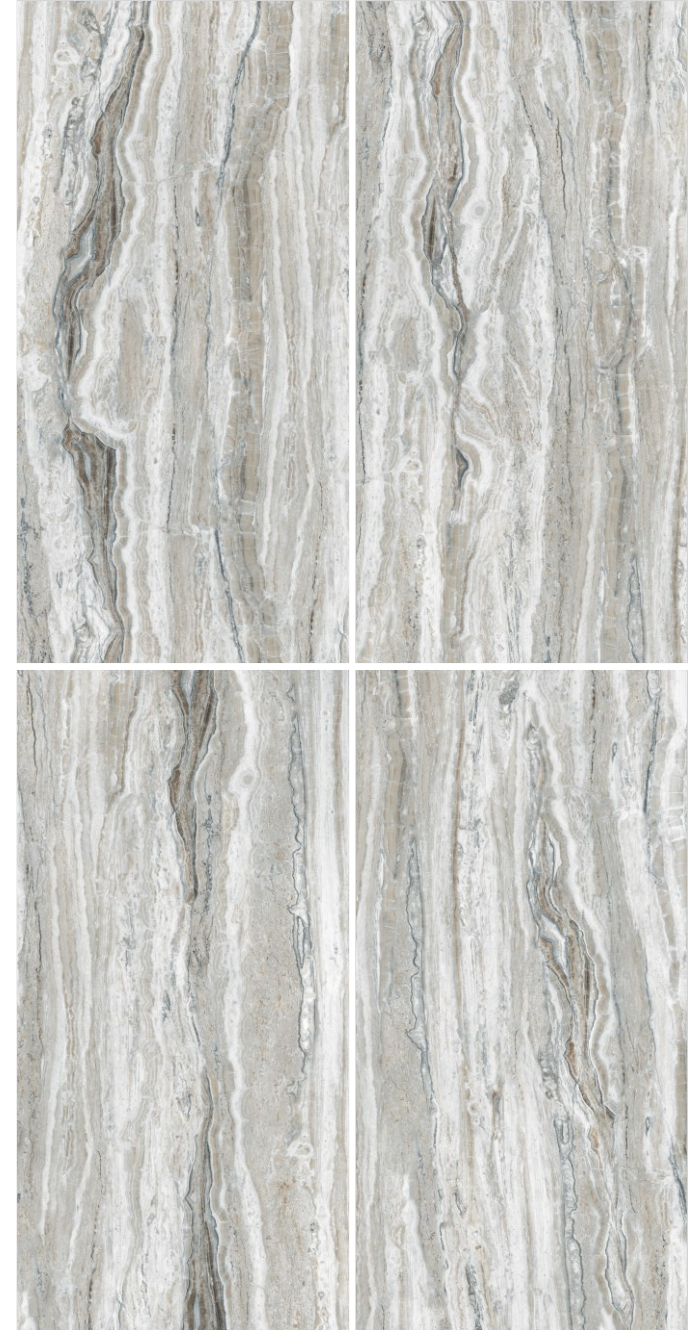

600x
1200mm

Surface
Glossy

Random
04

GLARE
COLLECTION