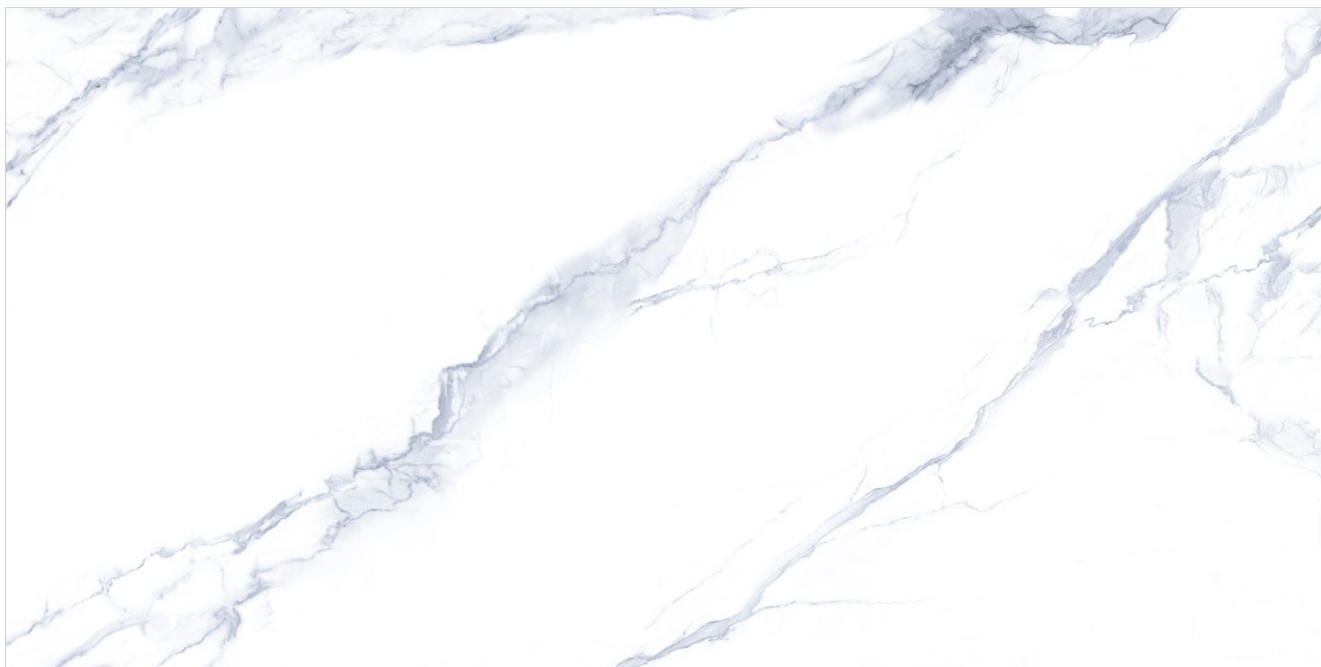

Thomas Ocean