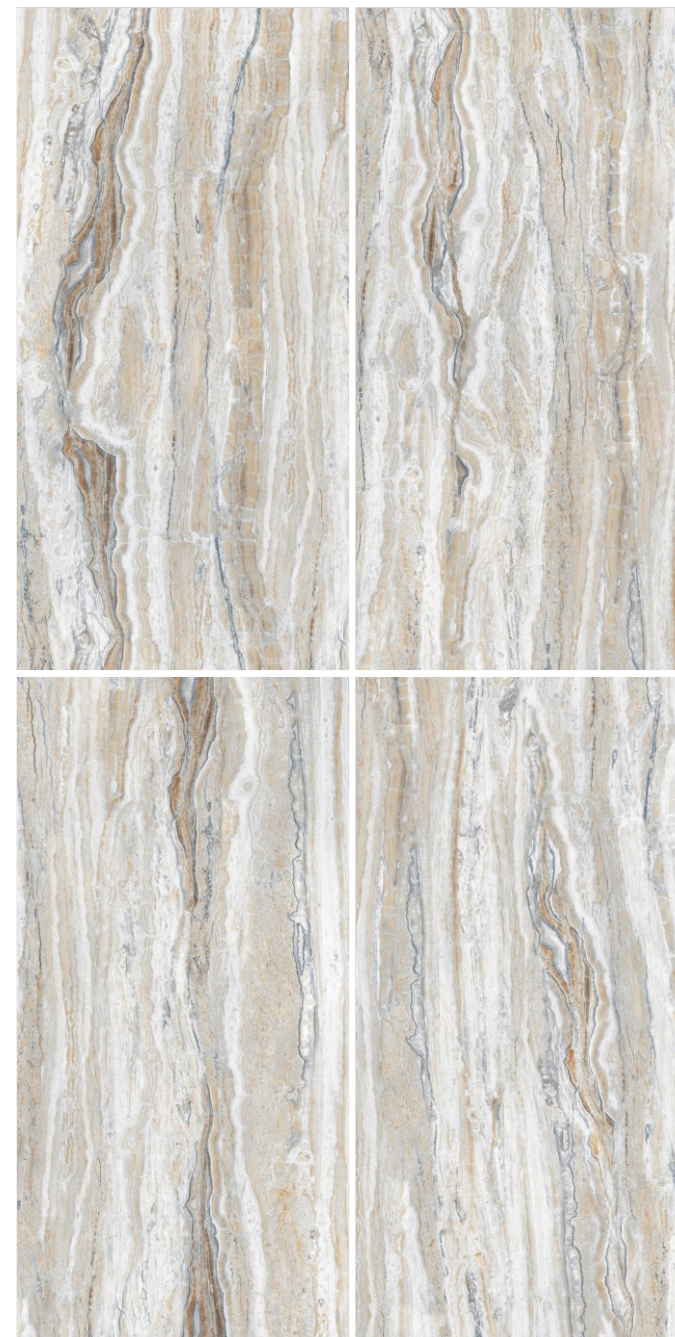

600x
1200mm

Surface
Glossy

Random
04

GLARE
COLLECTION

SPANIA
CERAMICA