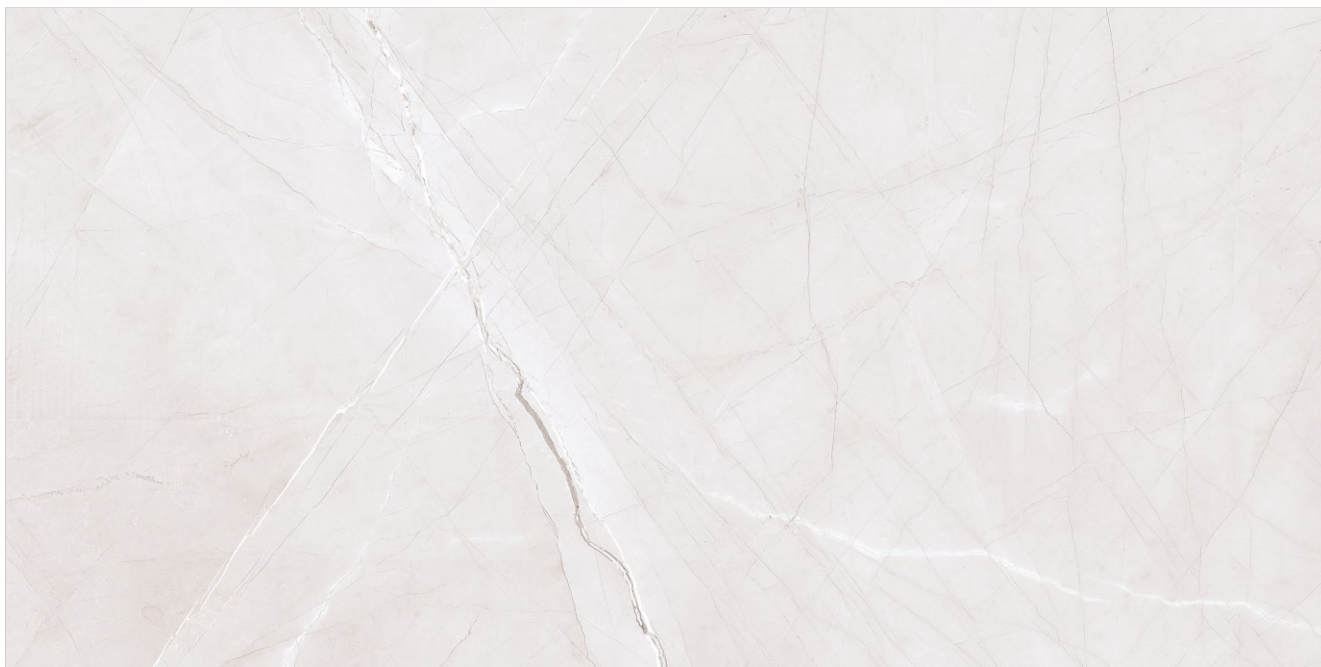

600x
1200mm

Surface
Glossy

Random
04

GLARE
COLLECTION

SPANIA
CERAMICA

Vitrum Grey

600x
1200mm

Surface
Glossy