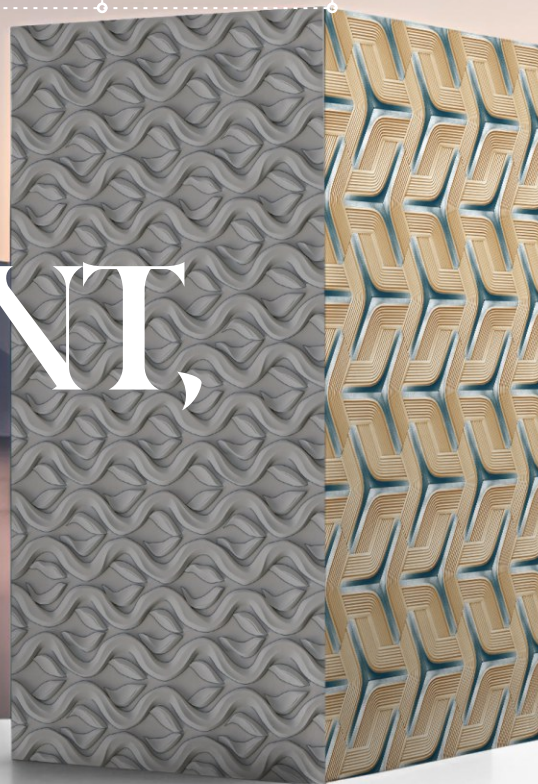

GUARANTEES
CONSISTENT
SOLORS AND
VEINING

MAINTAINS
ITS BEAUTY
OVER TIME

RESISTANT TO
ACIDS AND
DETETGENTS

WEAR
RESISTANT TO
FOOT TRAFFIC

DOESN'T REQUIRE
POST-INSTALLATION
TREATMENT

SUITABLE FOR
UNDERFLOOR
HEATING SYSTEMS

EASY TO
INSTALL
AND DRILL

MAKE A STATEMENT, SHINE BRIGHT.