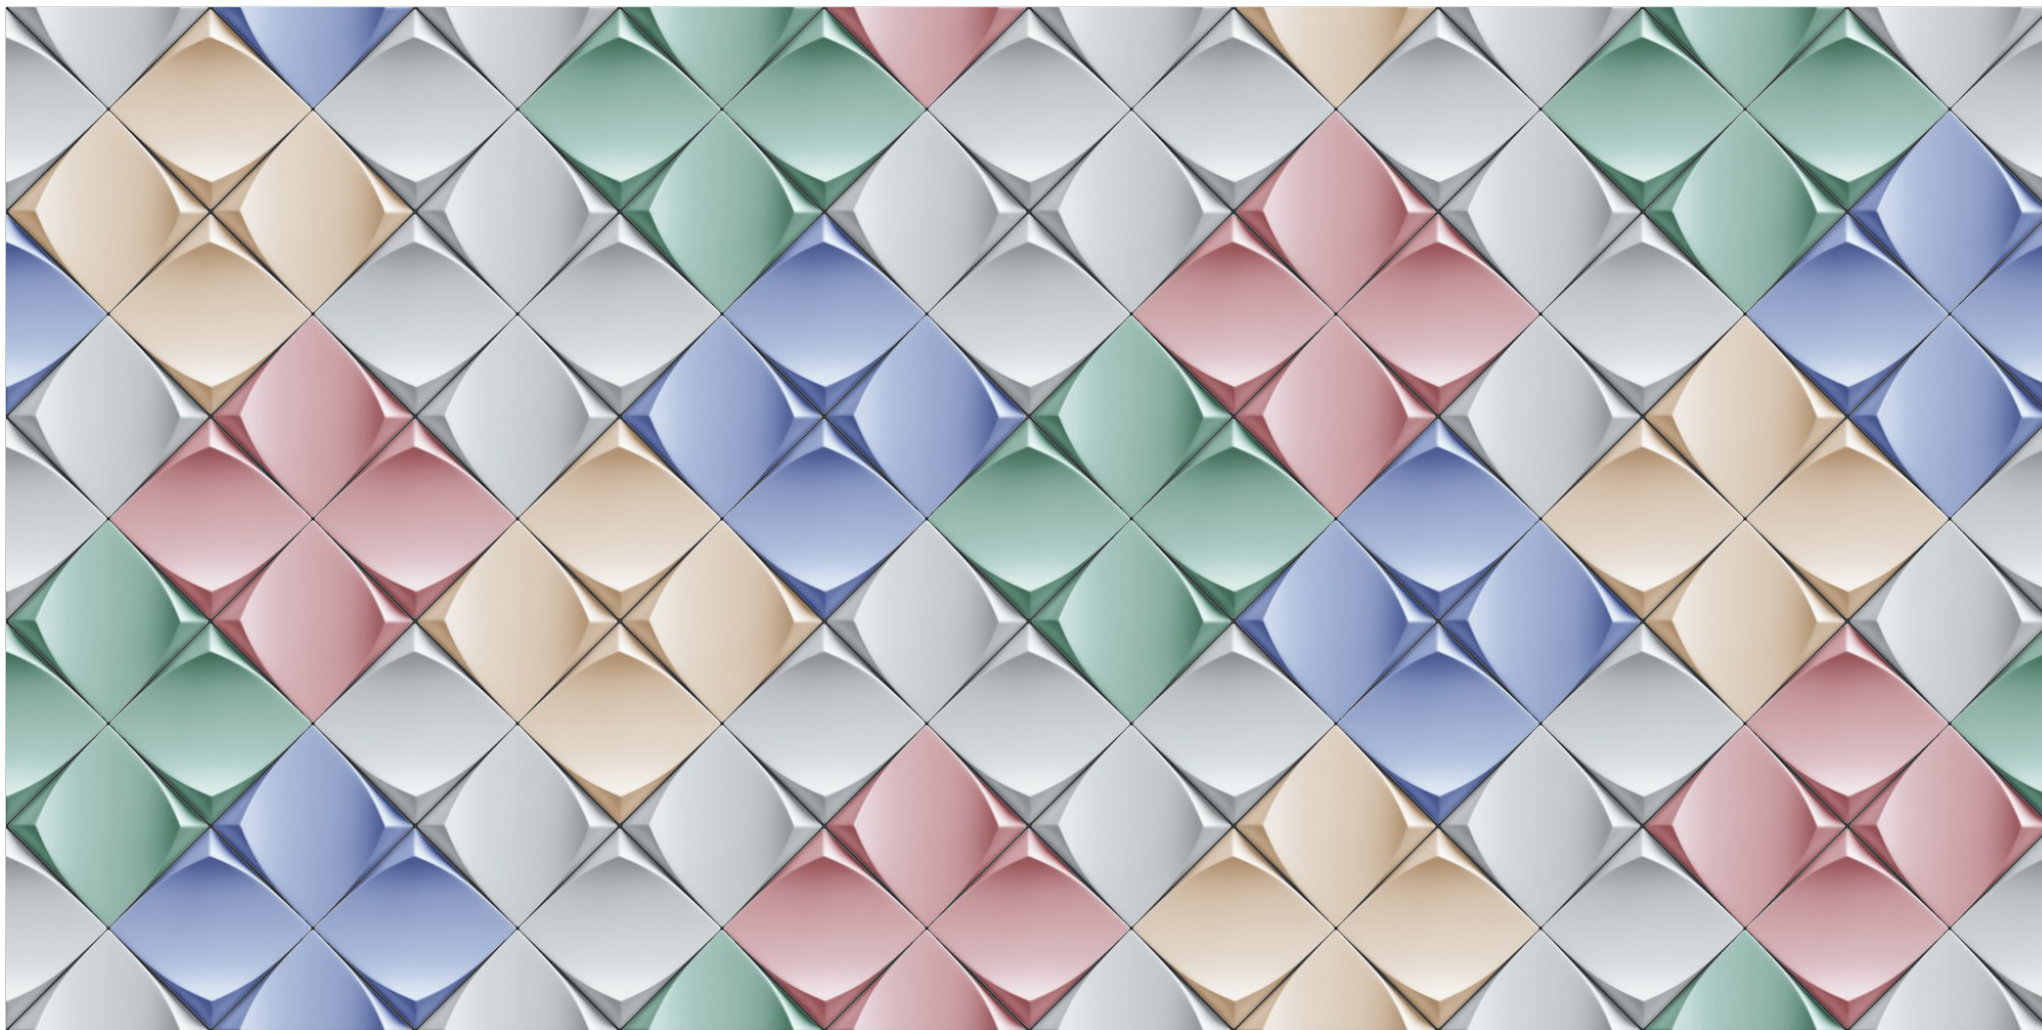

SPANIA
CERAMICA

Medly
Mix

600x
1200mm

Finish
Glossy

TRIVIA
COLLECTION

SPANIA
CERAMICA

Medly
Natural

600x
1200mm