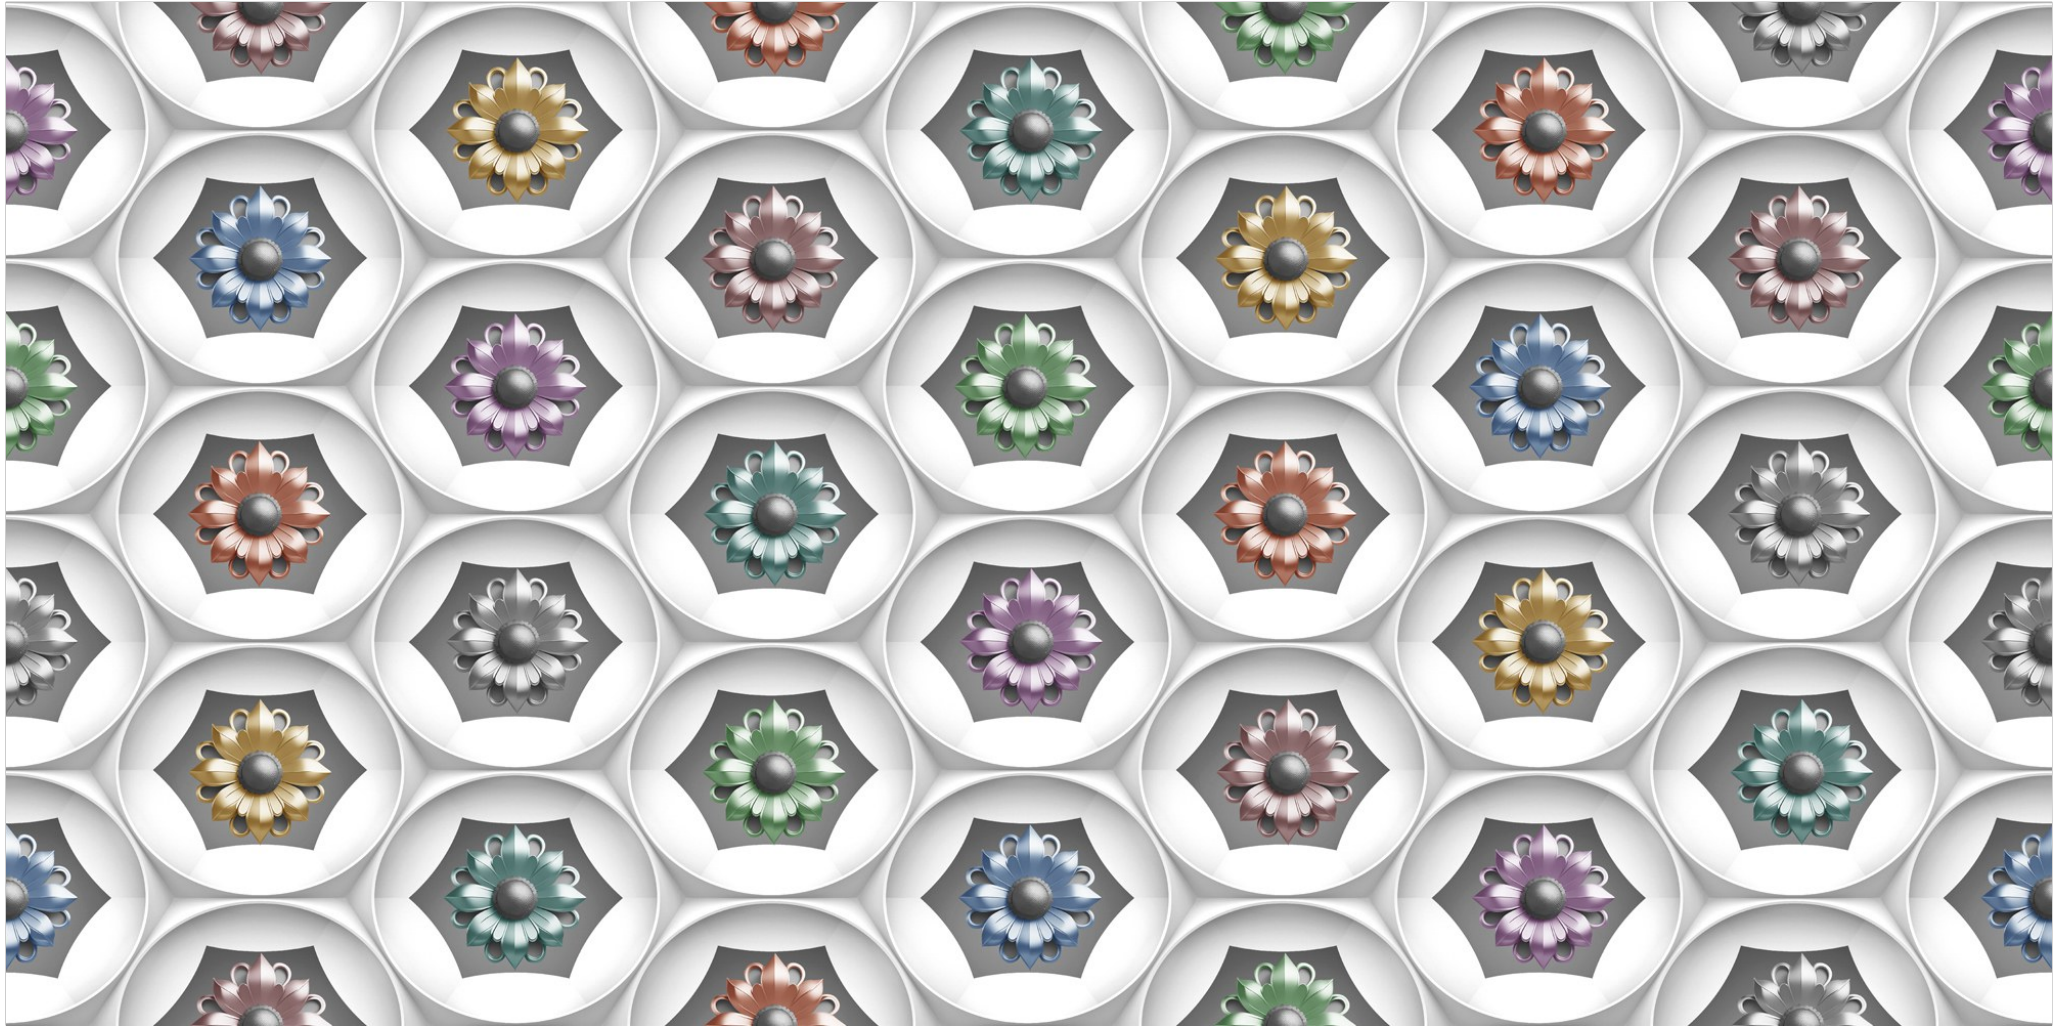

SPANIA
CERAMICA

Danville
Gold

600x
1200mm

Finish
Glossy

TRIVIA
COLLECTION

SPANIA
CERAMICA

Danville
Mix

600x
1200mm