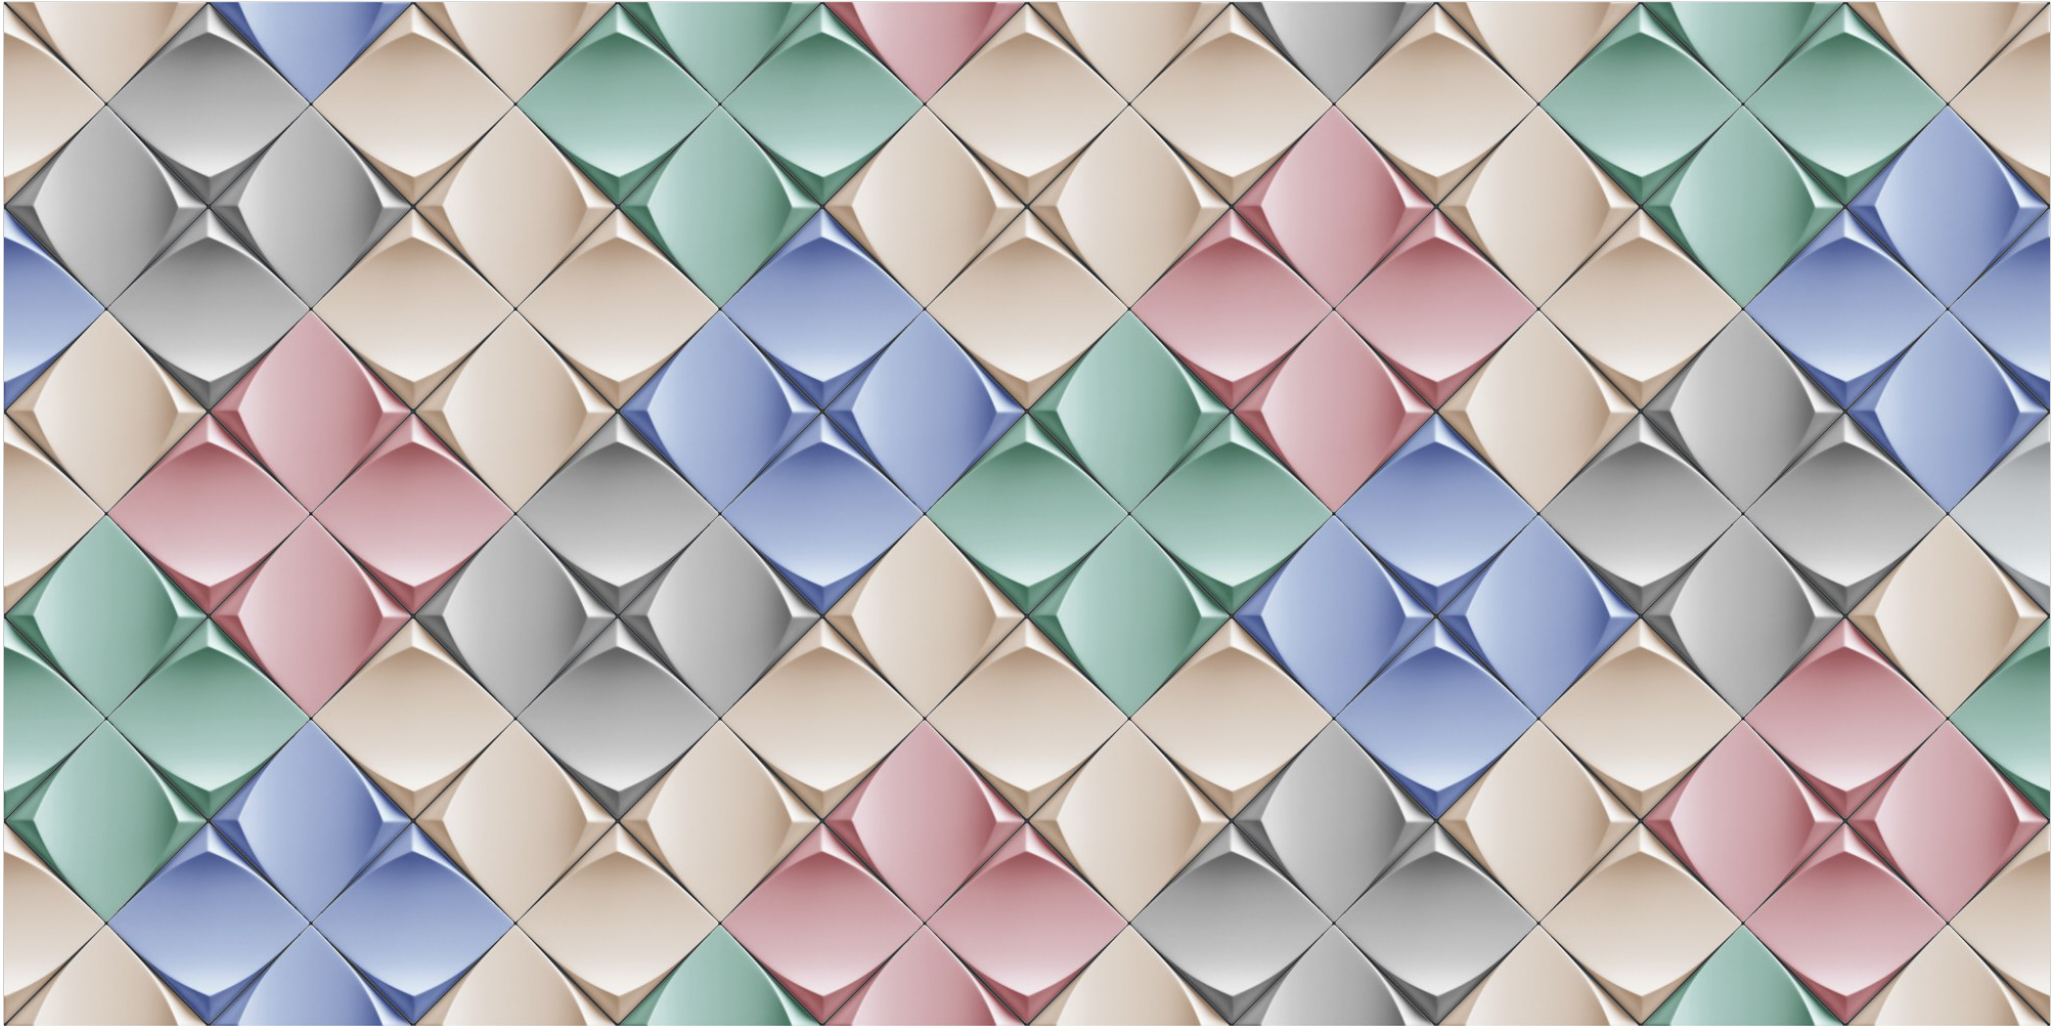

SPANIA
CERAMICA

Medly
Mix

600x
1200mm

Finish
Glossy

TRIVIA
COLLECTION

SPANIA
CERAMICA

Medly
Natural

600x
1200mm