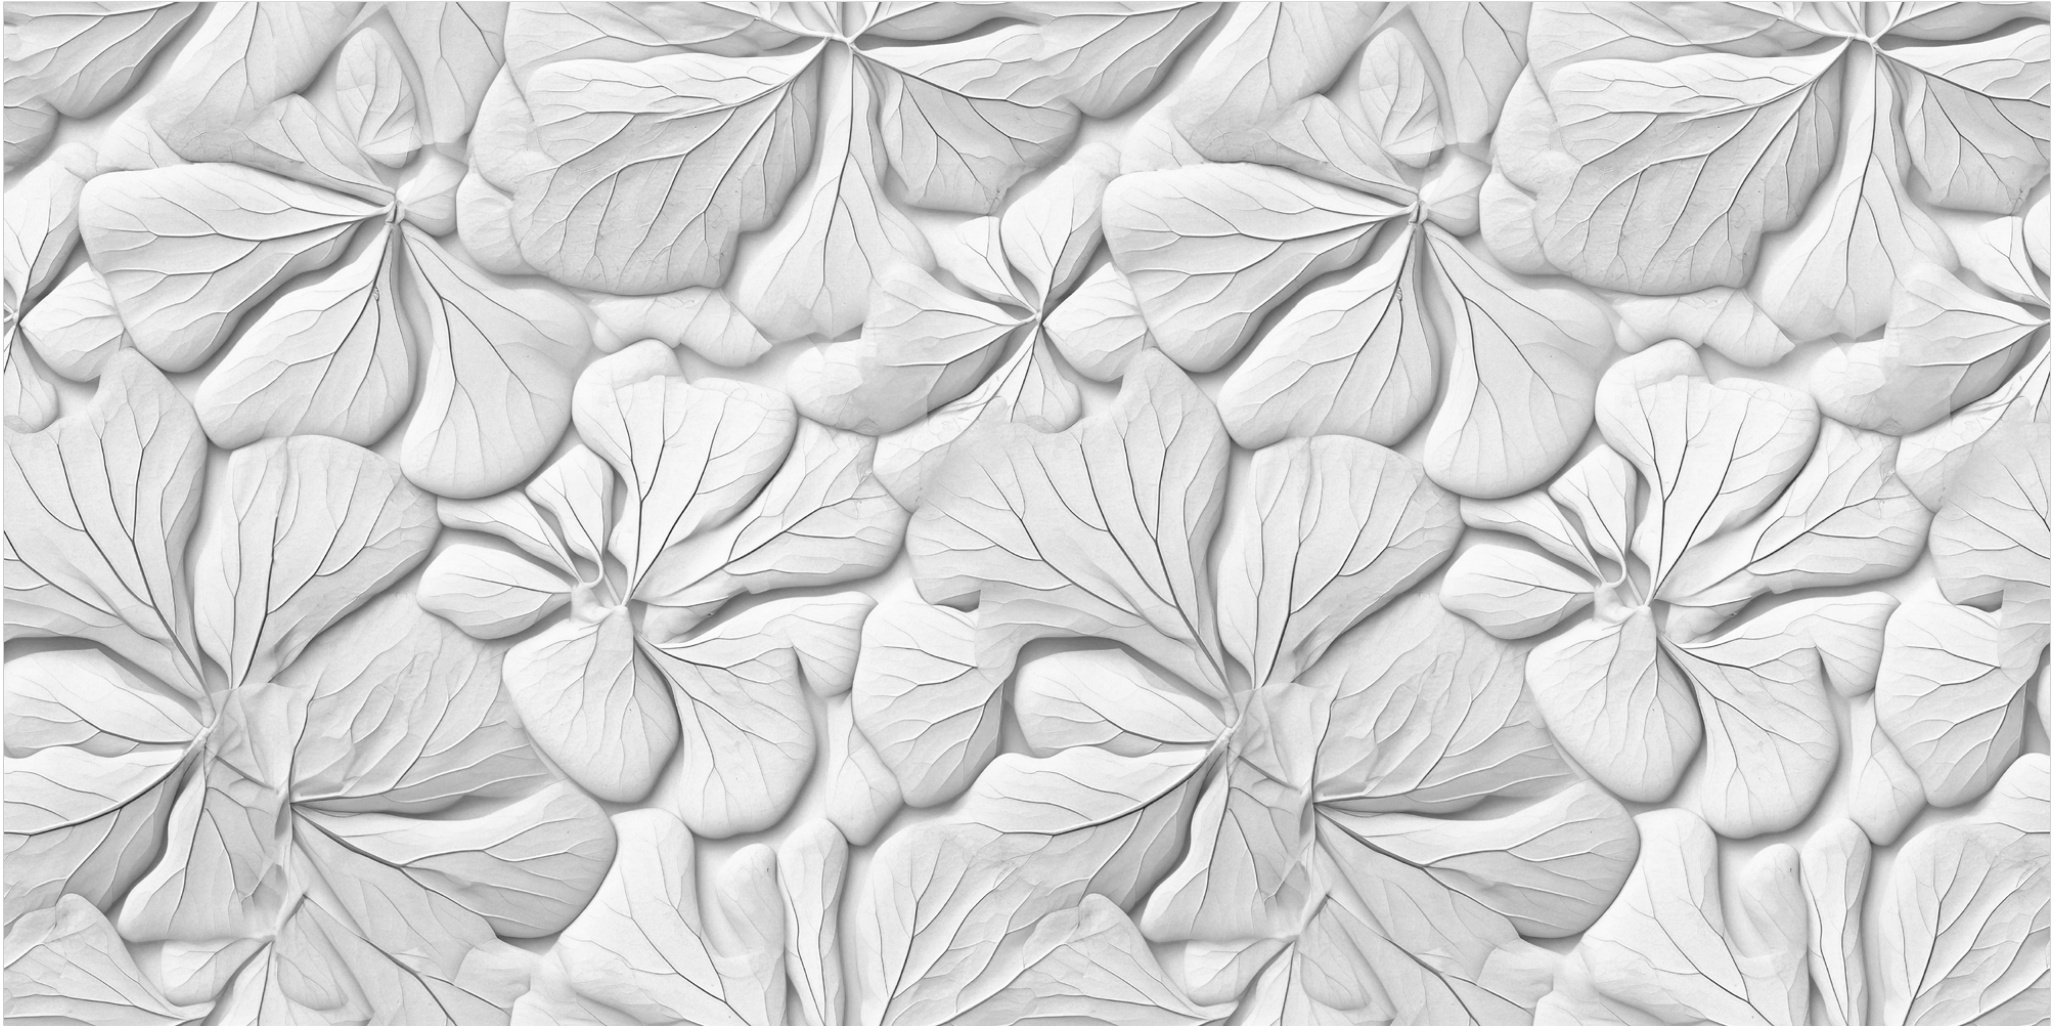

SPANIA
CERAMICA

Troy
Beige

600x
1200mm

Finish
Glossy

TRIVIA
COLLECTION

SPANIA
CERAMICA

Troy
Natural

600x
1200mm