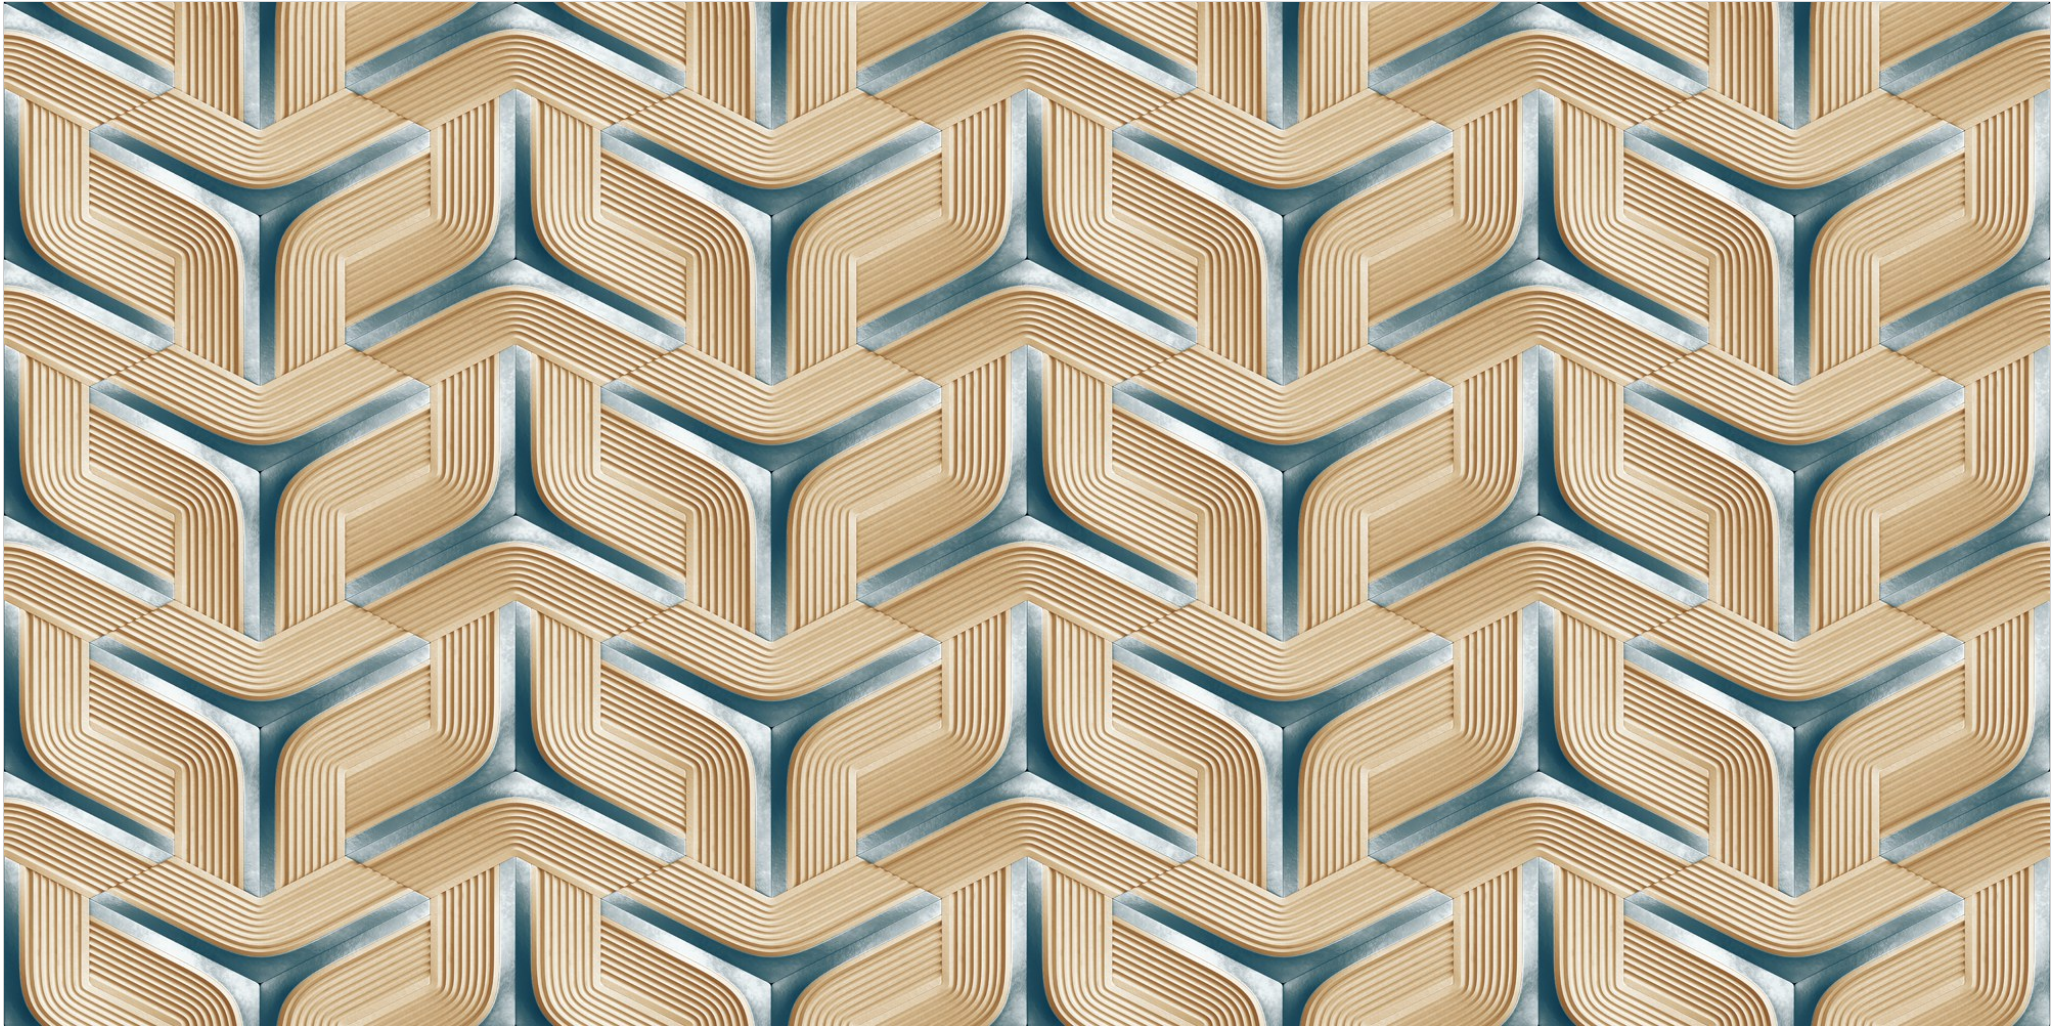

SPANIA
CERAMICA

Vento
Brown

600x
1200mm

Finish
Glossy

TRIVIA
COLLECTION

SPANIA
CERAMICA

Vento
Mix

600x
1200mm