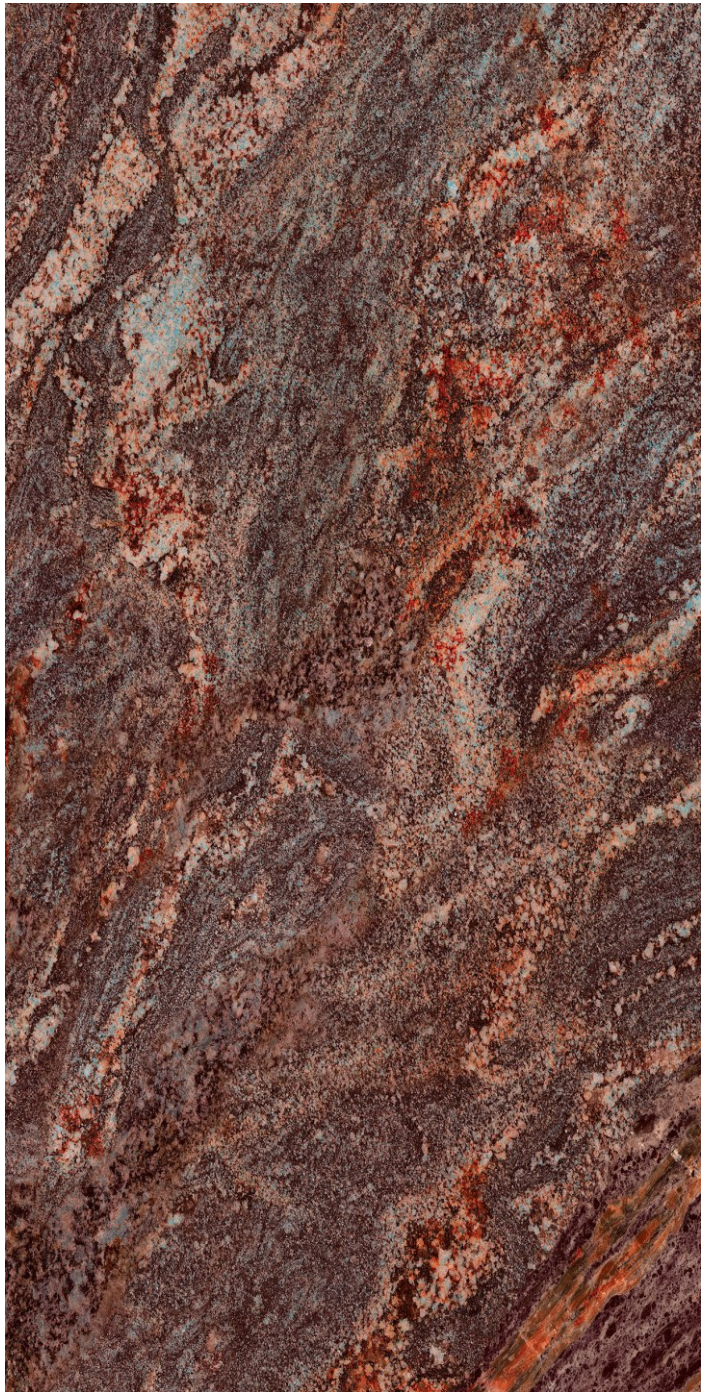

Mystry Gold

GLAM STONE
COLLECTION

600x | **High-Gloss** | **04**
1200mm | Finish | Random

SPANIA
CERAMICA

Mystry Mix

GLAM STONE
COLLECTION

600x | **High-Gloss** | **04**
1200mm | Finish | Random

Mystry Mix