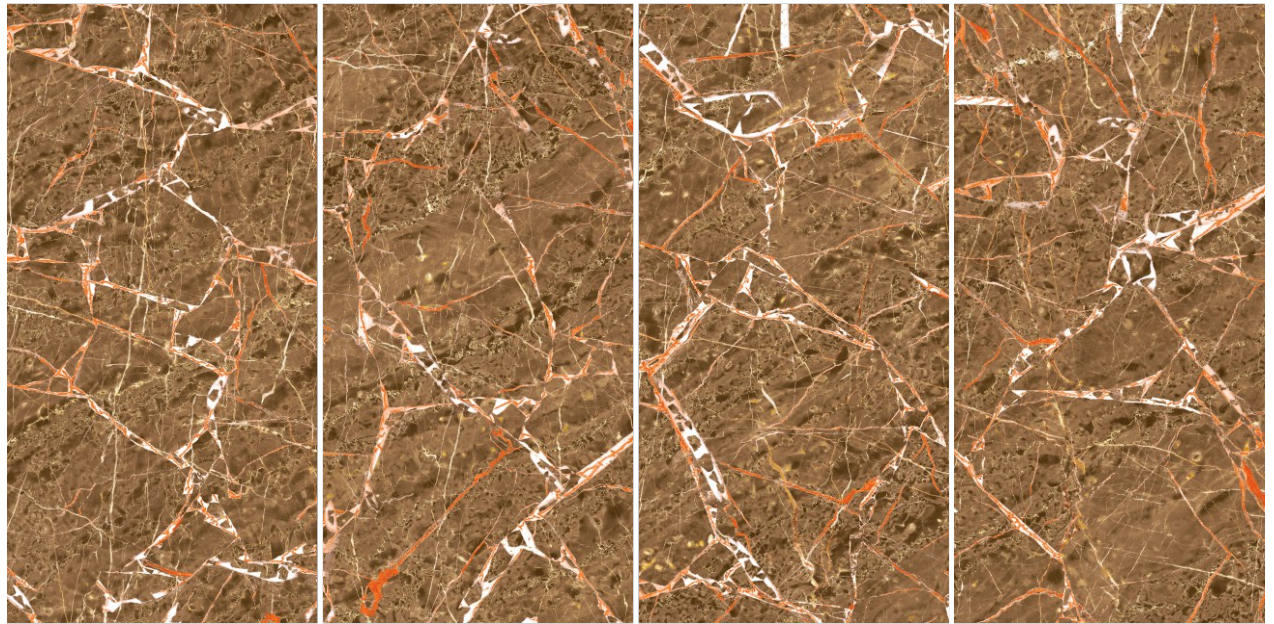

Spica Sepia

GLAM STONE
COLLECTION

600x | **High-Gloss** | **04**
1200mm | **Finish** | **Random**