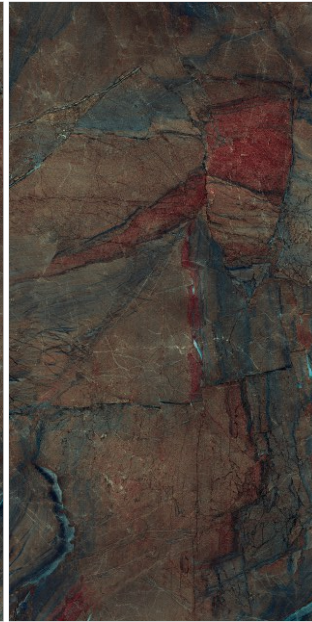

Lava Green

GLAM STONE
COLLECTION

600x | **High-Gloss** | **04**
1200mm | Finish | Random