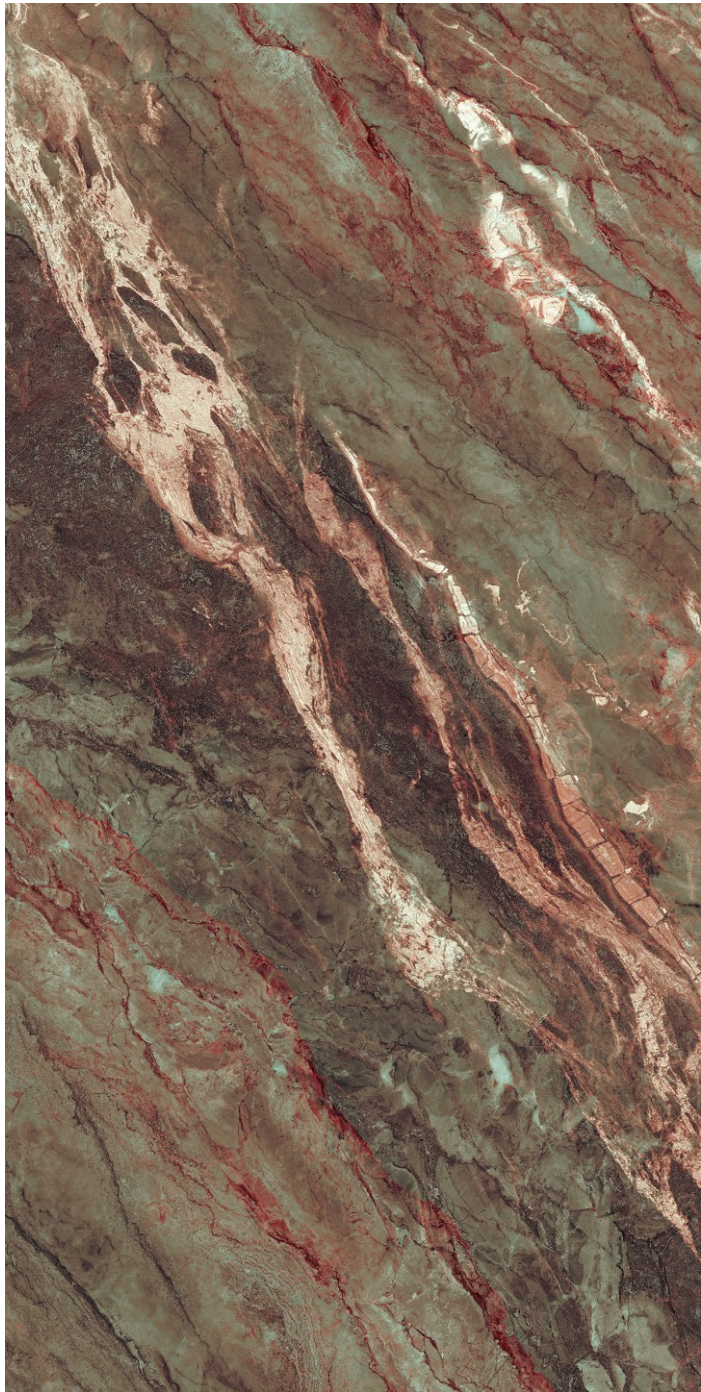

SPANIA
CERAMICA

Patrix Leaf

GLAM STONE
COLLECTION

600x | **High-Gloss** | **04**
1200mm | **Finish** | **Random**