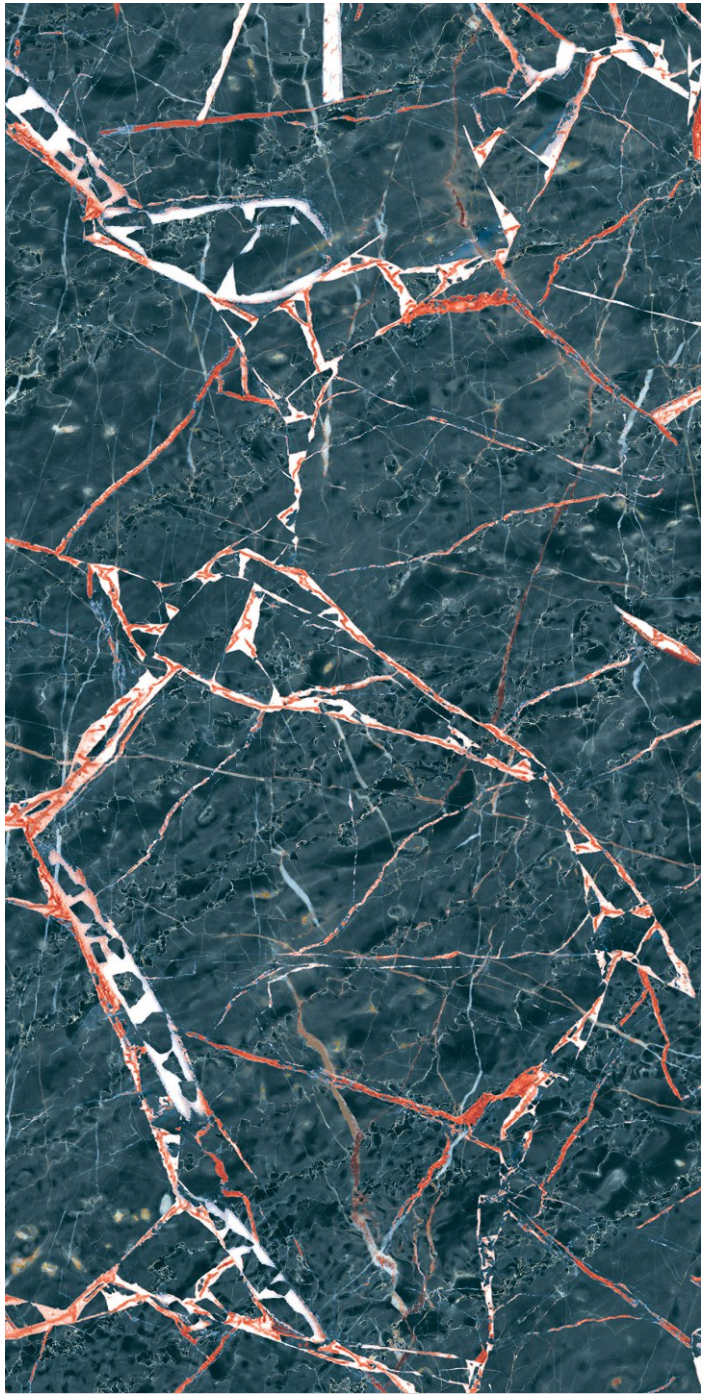

SPANIA
CERAMICA

Spica Aqua

GLAM STONE
COLLECTION

600x | **High-Gloss** | **04**
1200mm | Finish | Random