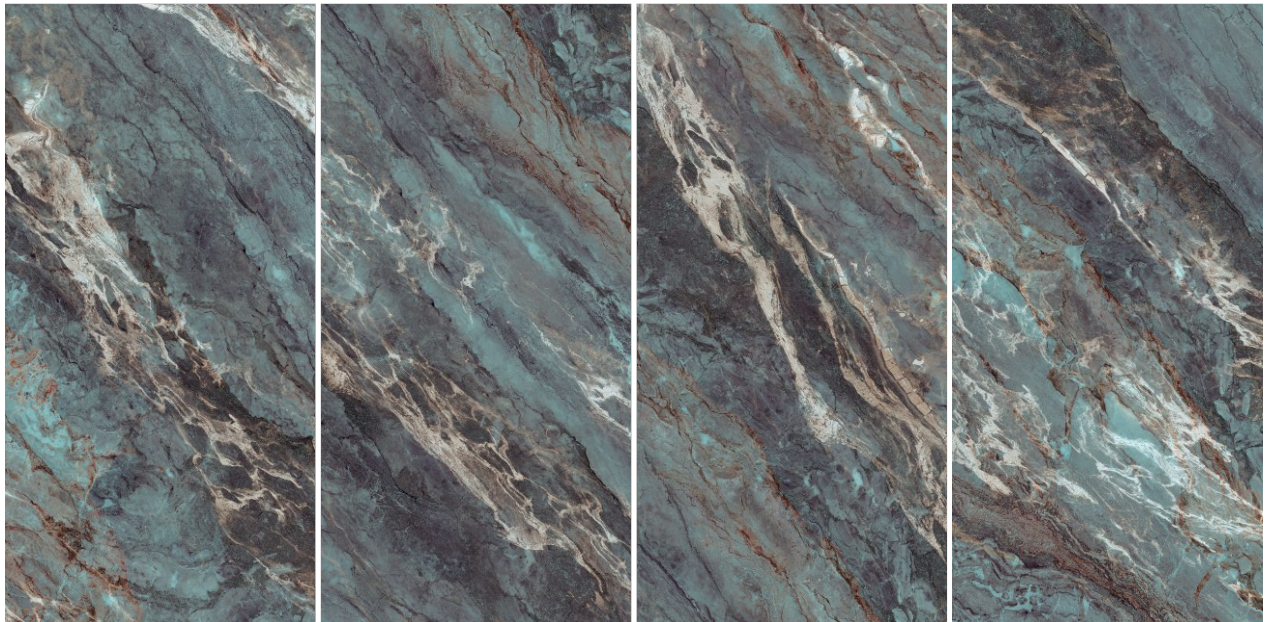

600x | **High-Gloss** | **04**
1200mm | **Finish** | **Random**

Patnix Mud

SPANIA
CERAMICA

Patrix Ocean

GLAM STONE
COLLECTION

600x | **High-Gloss** | **04**
1200mm | **Finish** | **Random**

SPANIA
CERAMICA

Romenia Aqua