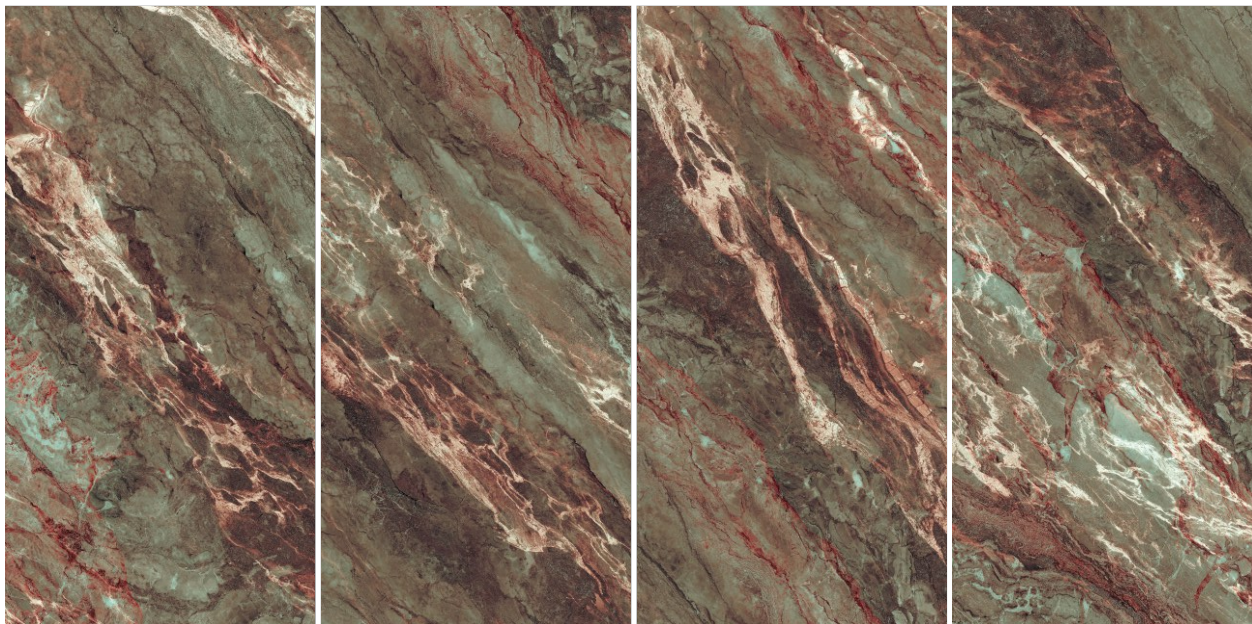

600x | **High-Gloss** | **04**
1200mm | **Finish** | **Random**

SPANIA
CERAMICA

Patrix Leaf

GLAM STONE
COLLECTION

600x | **High-Gloss** | **04**
1200mm | **Finish** | **Random**

SPANIA
CERAMICA

Patrix Mud

GLAM STONE
COLLECTION