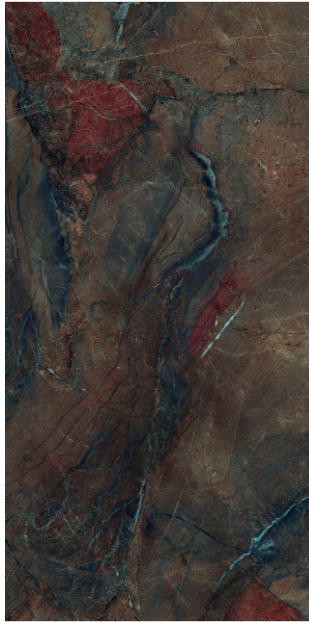

Lava Green

GLAM STONE
COLLECTION

600x | **High-Gloss** | **04**
1200mm | Finish | Random