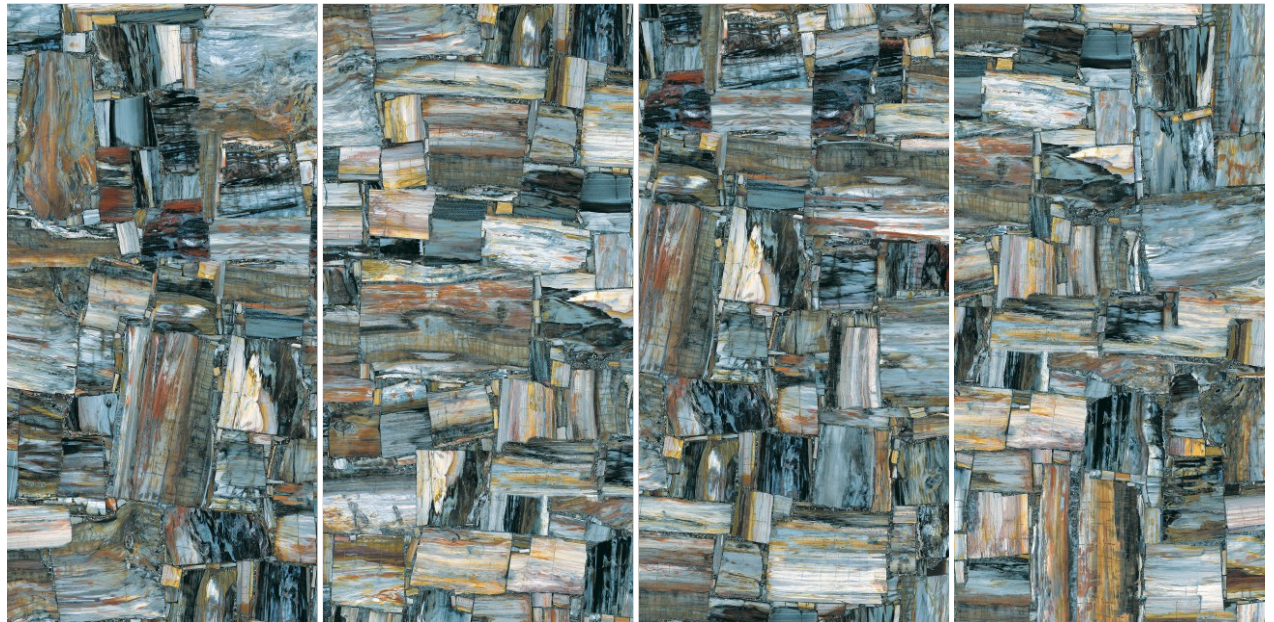

SPANIA
CERAMICA

Ruby Ocean

GLAM STONE
COLLECTION

600x | **High-Gloss** | **04**
1200mm | **Finish** | **Random**