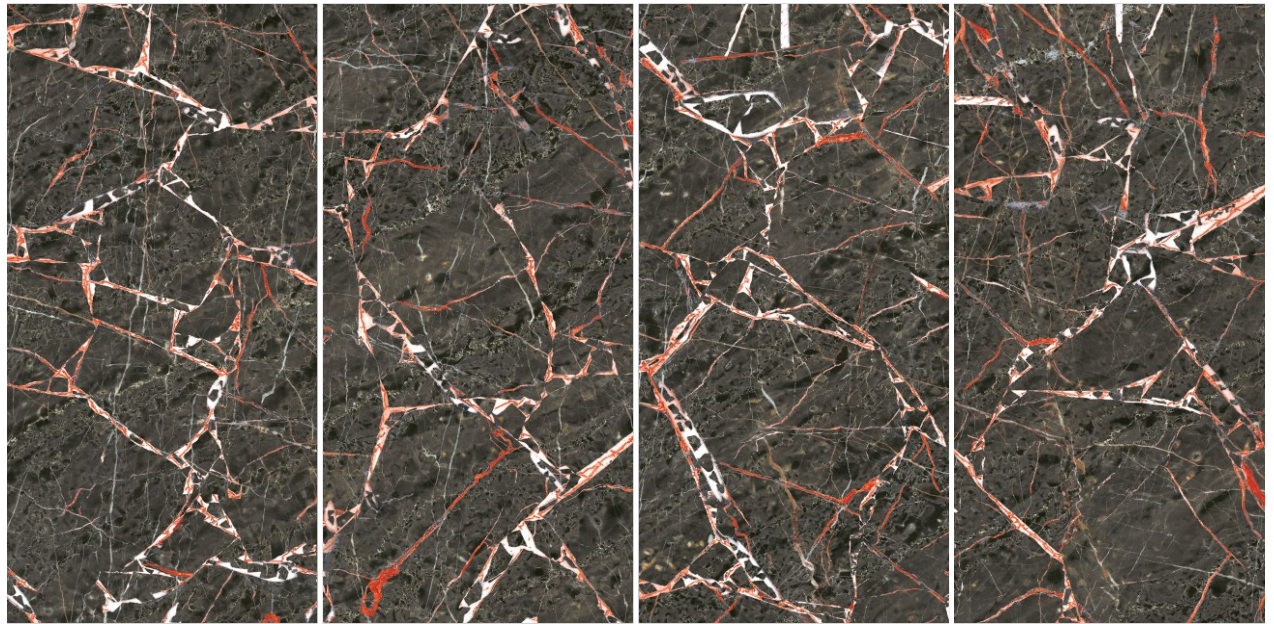

Spica Charcoal

GLAM STONE
COLLECTION

600x | **High-Gloss** | **04**
1200mm | **Finish** | **Random**