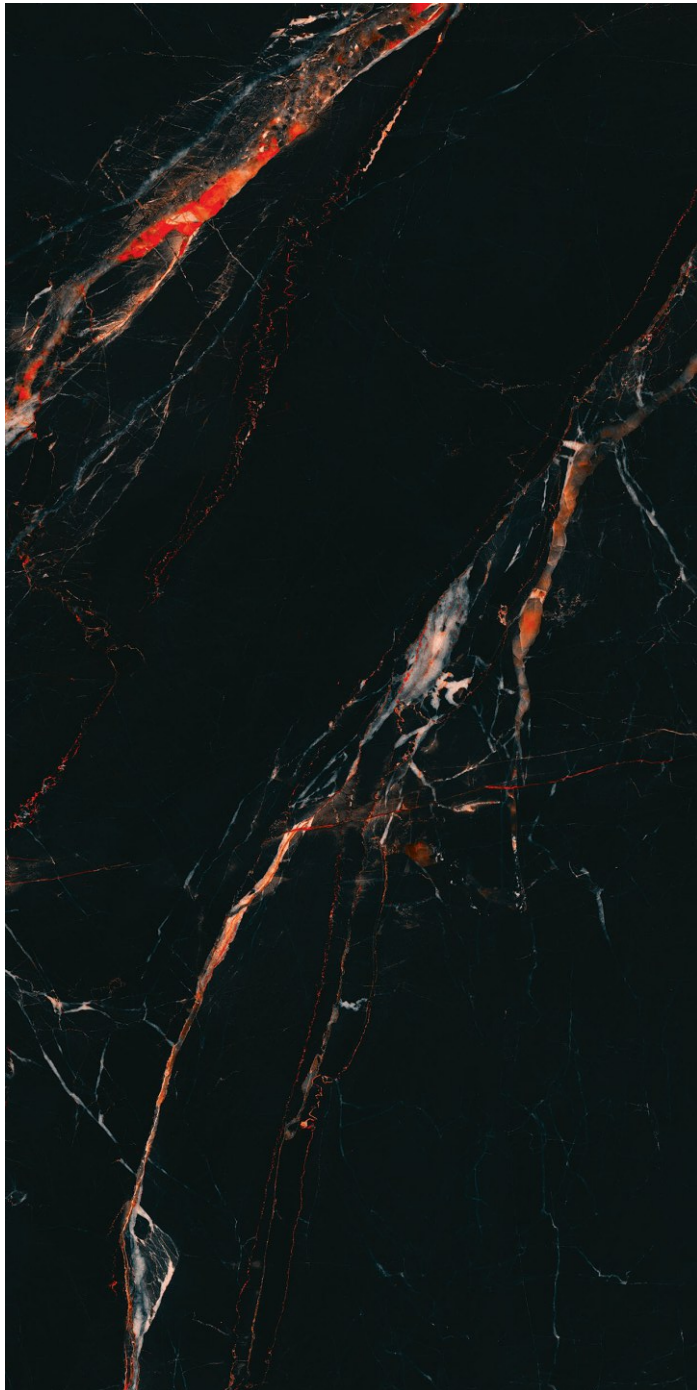

Royal River Gold

GLAM STONE
COLLECTION

600x | **High-Gloss** | **04**
1200mm | Finish | Random

SPANIA
CERAMICA

Royal River Red

GLAM STONE
COLLECTION

600x | **High-Gloss** | **04**
1200mm | Finish | Random

SPANIA
CERAMICA