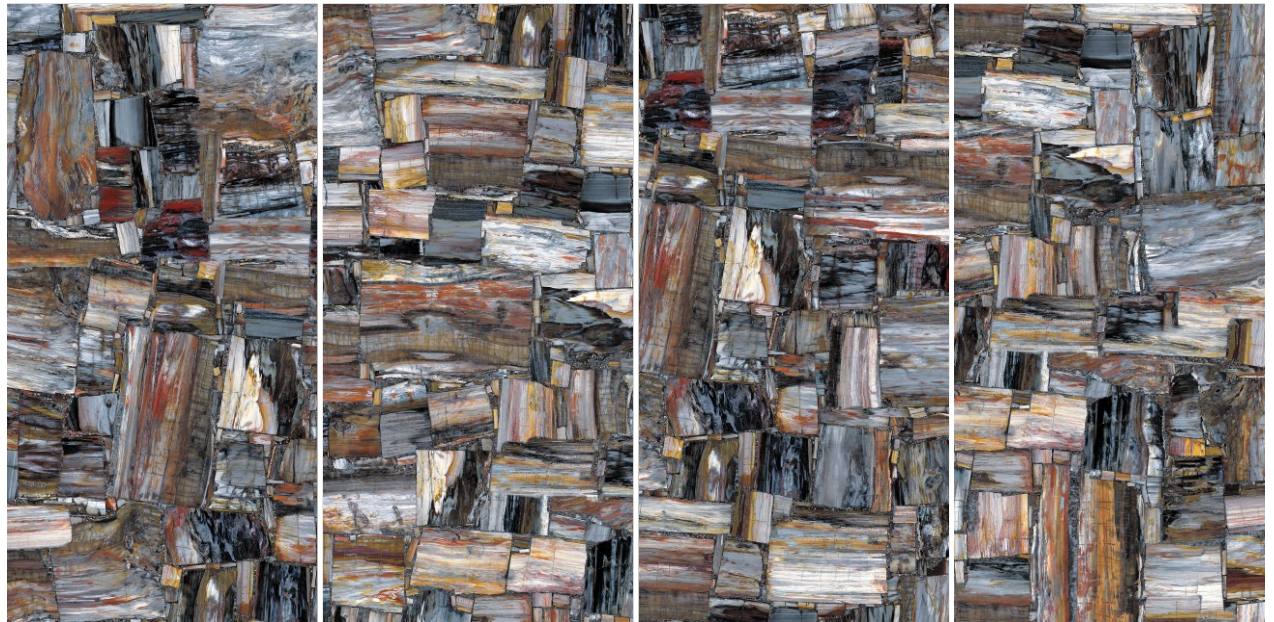

SPANIA
CERAMICA

Ruby Natural

GLAM STONE
COLLECTION

600x | **High-Gloss** | **04**
1200mm | **Finish** | **Random**