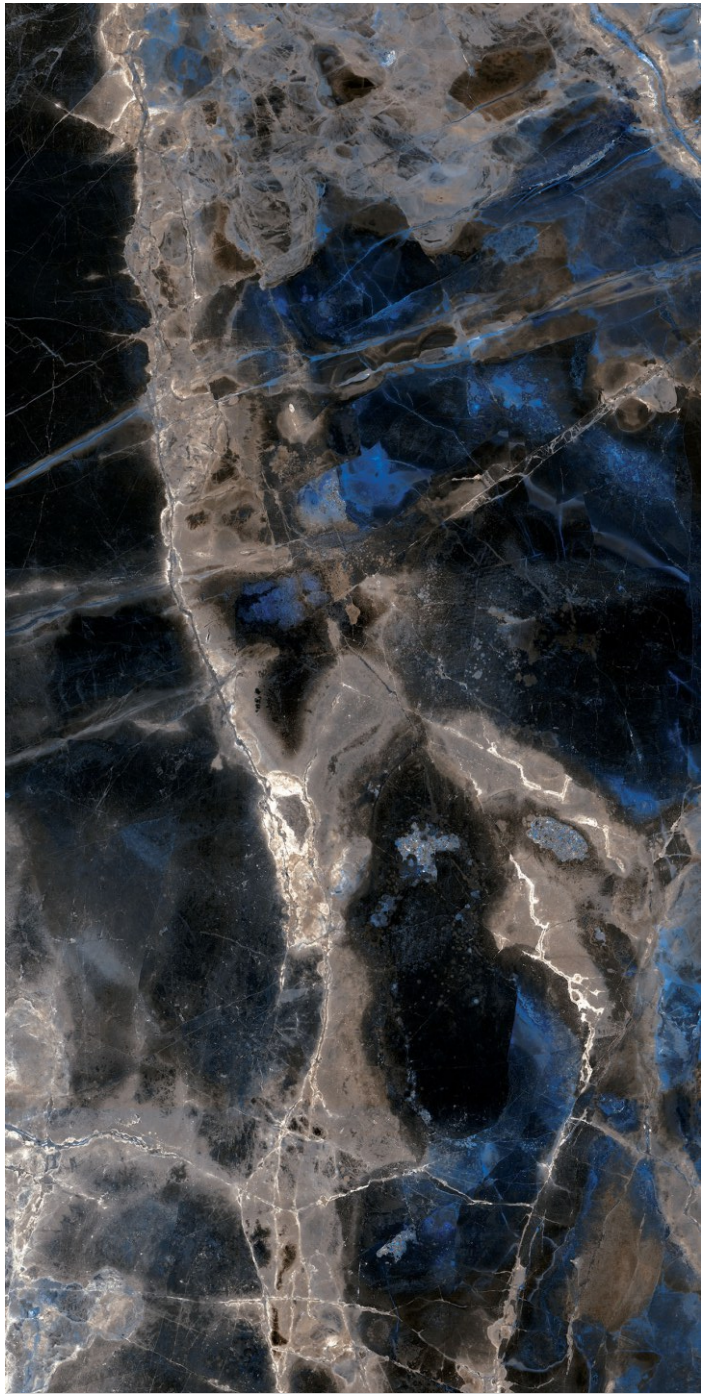

SPANIA
CERAMICA

Fenix Red

GLAM STONE
COLLECTION

600x | **High-Gloss** | **04**
1200mm | **Finish** | **Random**

Fenix Red

SPANIA
CERAMICA

Galaxy Blue

GLAM STONE
COLLECTION