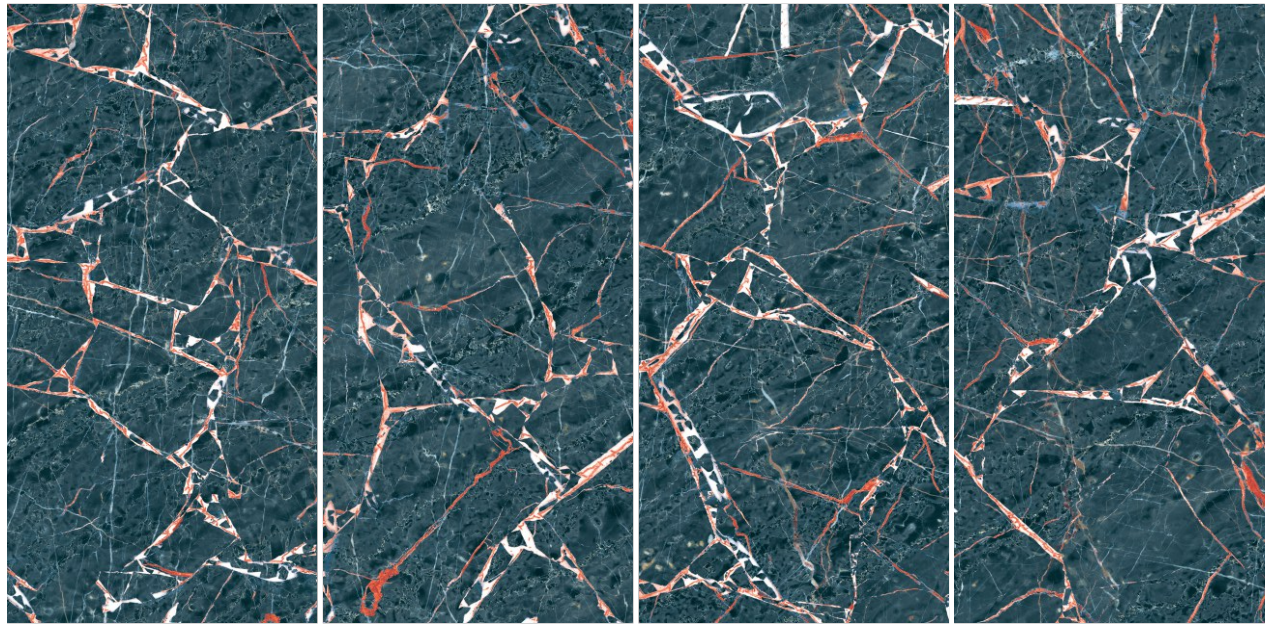

Spica Aqua

GLAM STONE
COLLECTION

600x | **High-Gloss** | **04**
1200mm | Finish | Random