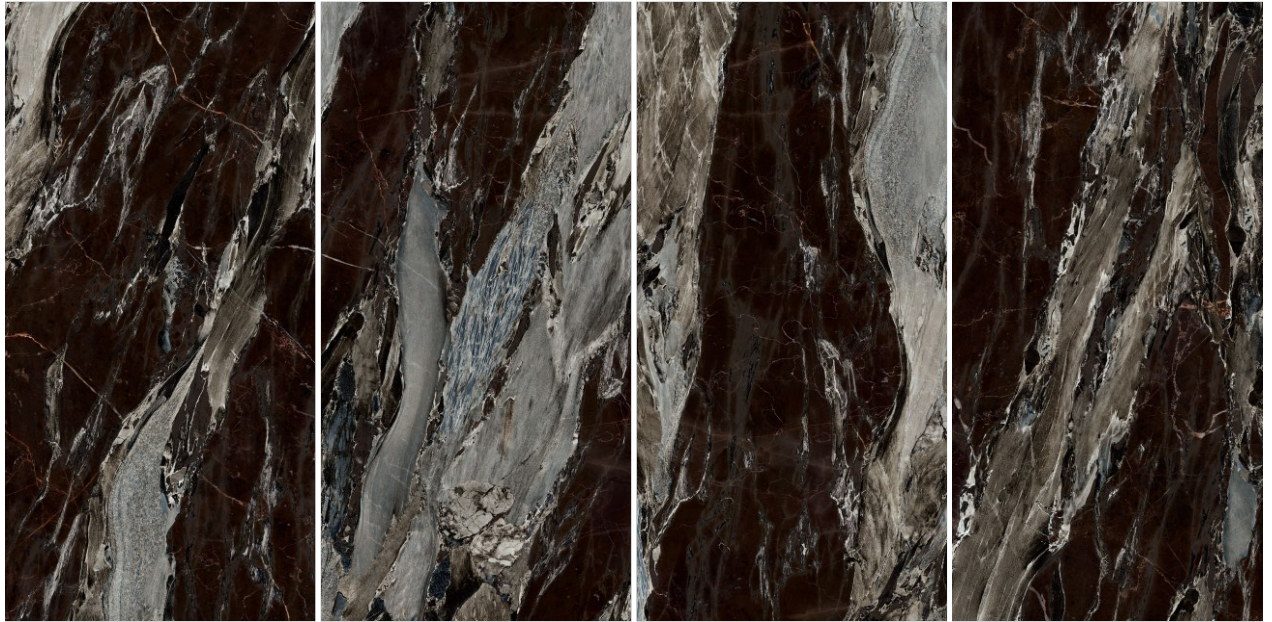

Fenix Red

GLAM STONE
COLLECTION

600x | **High-Gloss** | **04**
1200mm | **Finish** | **Random**