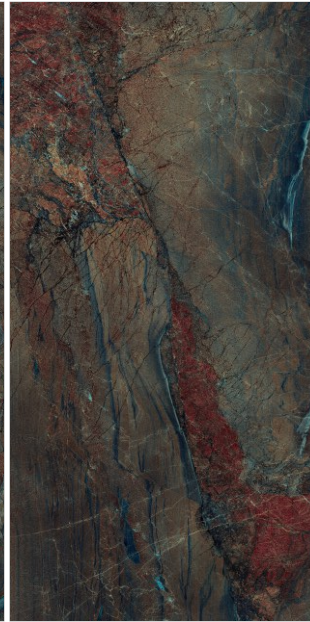

Lava Green

GLAM STONE
COLLECTION

600x | **High-Gloss** | **04**
1200mm | Finish | Random