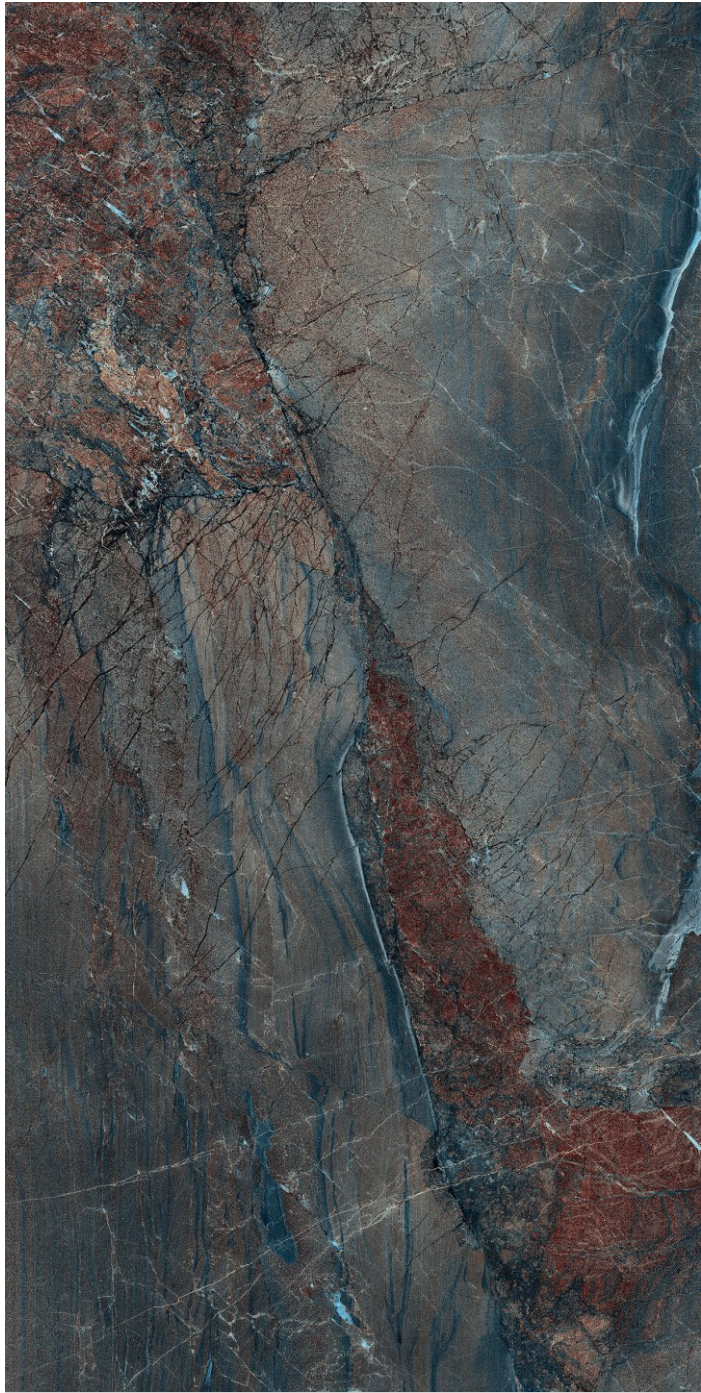

600x | **High-Gloss** | **04**
1200mm | Finish | Random

SPANIA
CERAMICA

Galaxy Red

GLAM STONE
COLLECTION

600x | **High-Gloss** | **04**
1200mm | Finish | Random

SPANIA
CERAMICA

Lava Aqua

GLAM STONE
COLLECTION