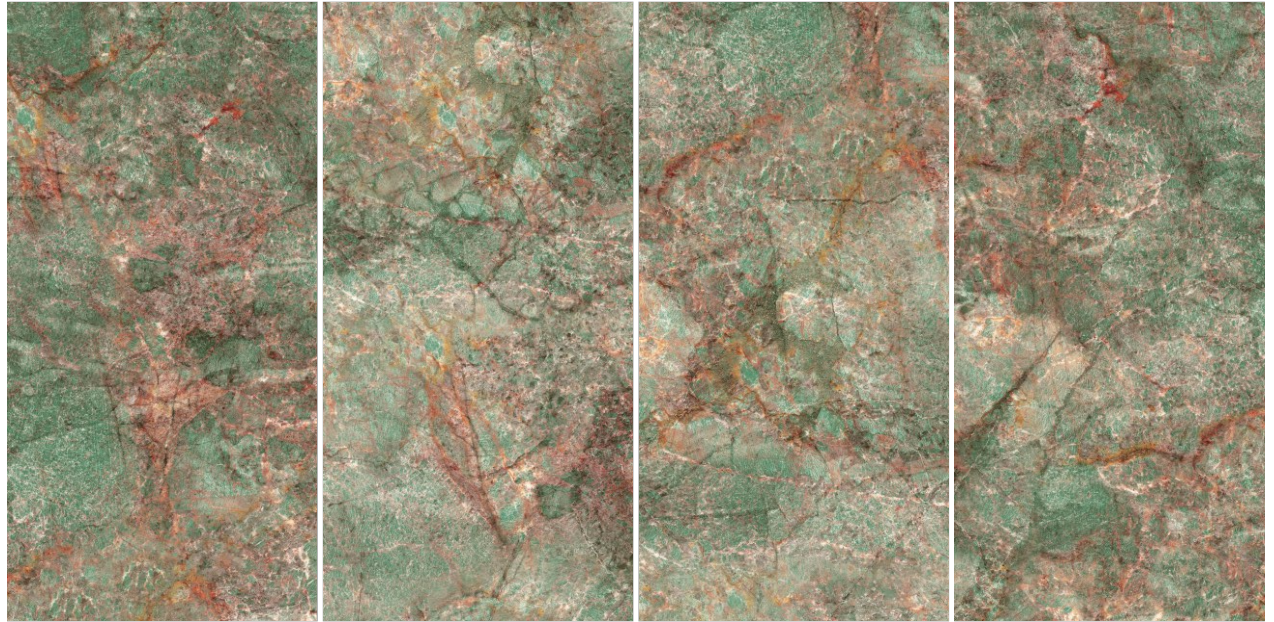

SPANIA
CERAMICA

Romenia Green

GLAM STONE
COLLECTION

600x | **High-Gloss** | **04**
1200mm | Finish | Random