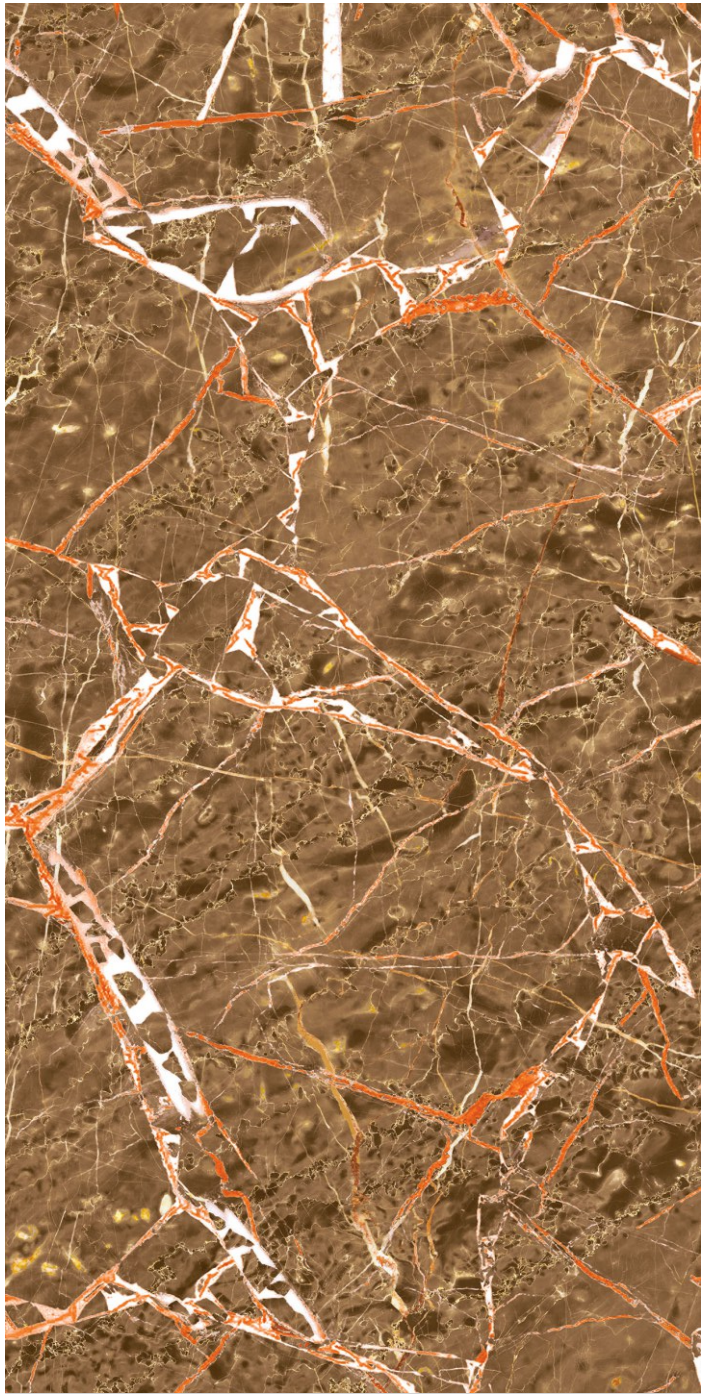

SPANIA
CERAMICA

Spica Charcoal

GLAM STONE
COLLECTION

600x | **High-Gloss** | **04**
1200mm | **Finish** | **Random**

Spica Charcoal

SPANIA
CERAMICA

Spica Sepia

GLAM STONE
COLLECTION