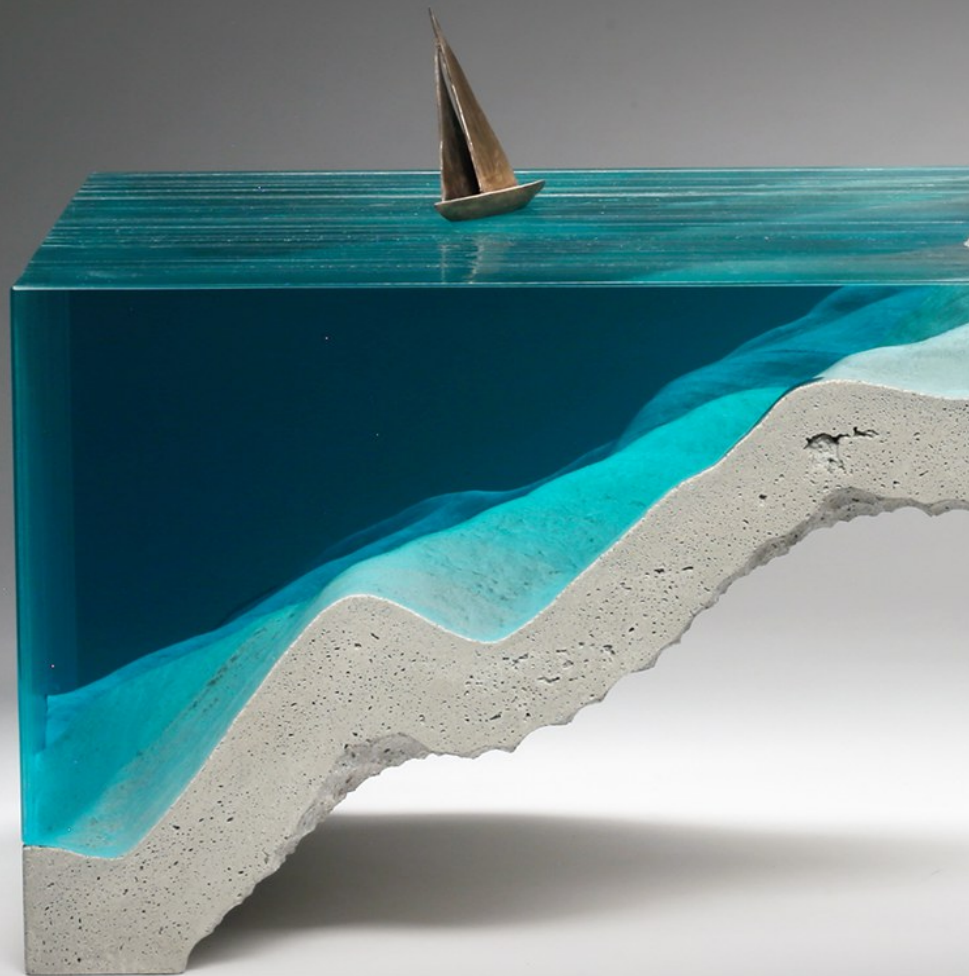

**The Art
of Reflection
High-Gloss Tiles.**

FEATURES

Water proof

Frost Resistant

Resistant to sudden temperature changes

Colours Resistant to UV rays

Fast colours

fire-proof

smog-proof

Easy to clean

Suitable For Light Foot Traffic

Satin Resistant

High Resistance To Detergents

Moss and mould resistant

Application

Restaurants

Spa-Wellness

Big projects

Shops-Offices

Children-friendly spaces

Living

Bathroom

Kitchen