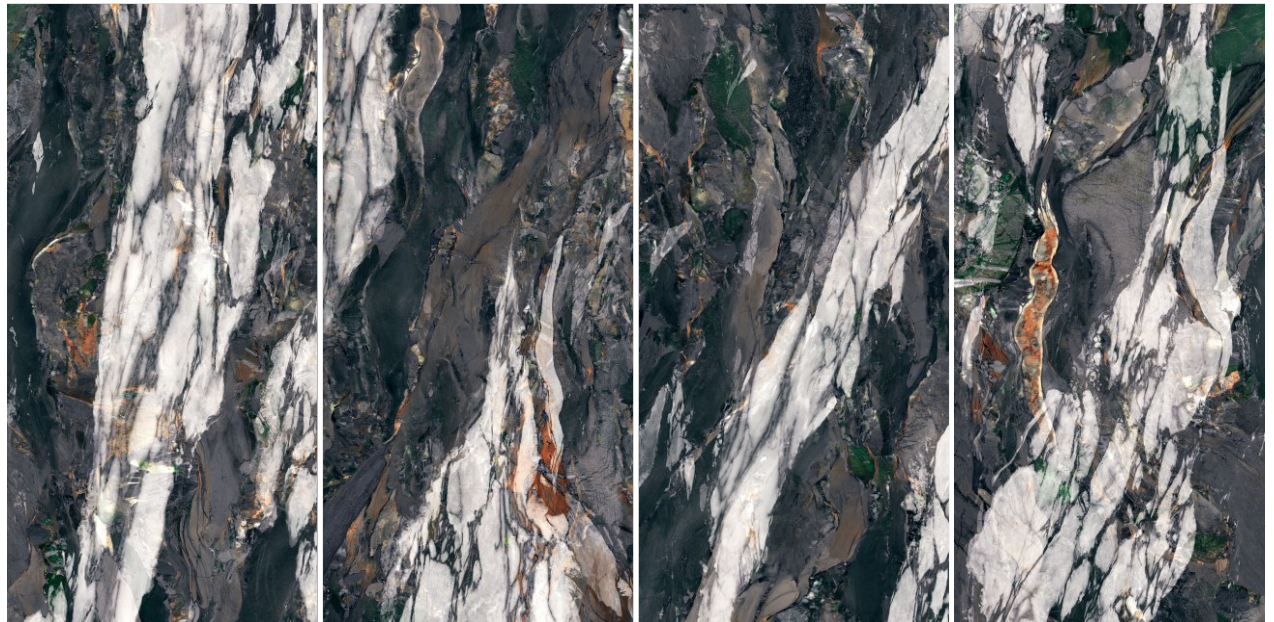

SPANIA
CERAMICA

Mystry Red

GLAM STONE
COLLECTION

600x | **High-Gloss** | **04**
1200mm | Finish | Random

SPANIA
CERAMICA

Osum Charcoal

GLAM STONE
COLLECTION

600x | **High-Gloss** | **04**
1200mm | **Finish** | **Random**