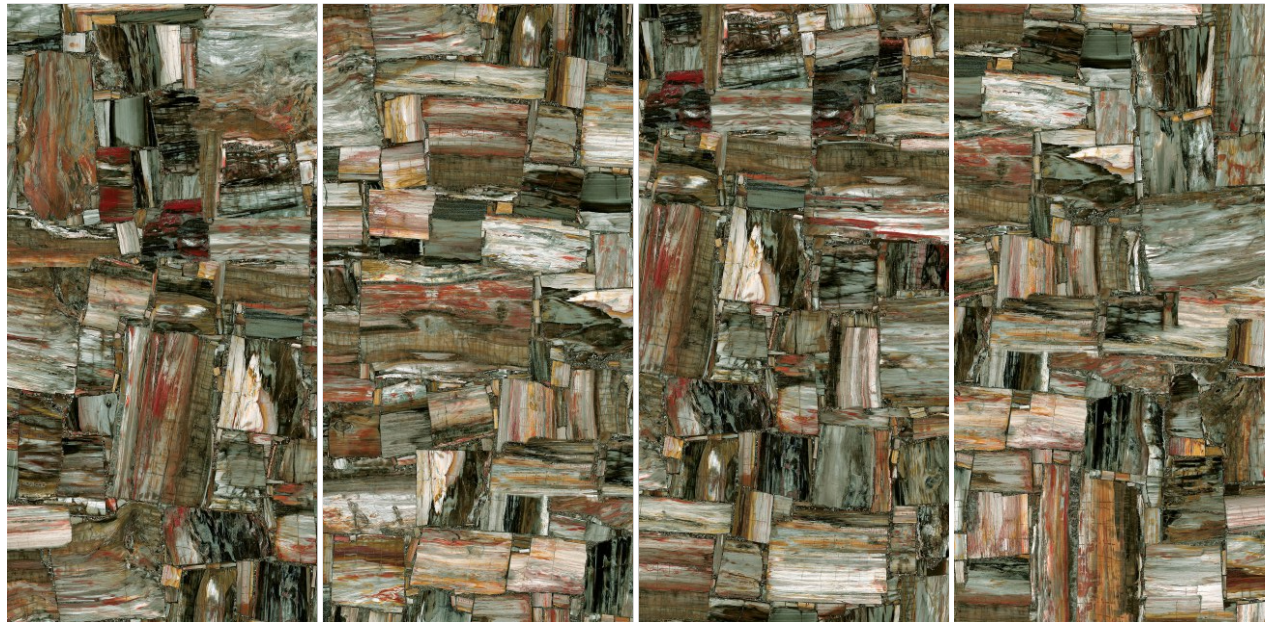

SPANIA
CERAMICA

Ruby Green Red

GLAM STONE
COLLECTION

600x
1200mm | **High-Gloss**
Finish | **04**
Random