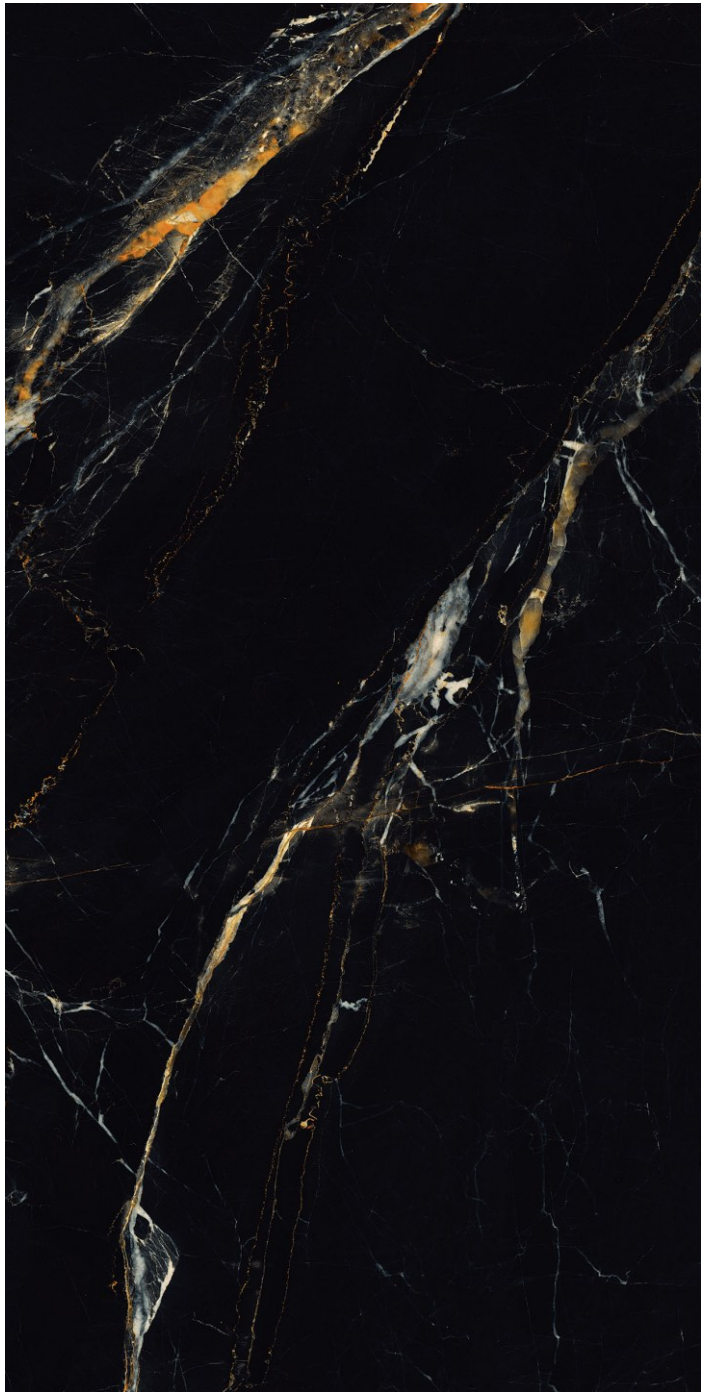

GLAM STONE
COLLECTION

600x
1200mm | **High-Gloss**
Finish | **04**
Random

SPANIA
CERAMICA

Romenia Green

GLAM STONE
COLLECTION

600x | **High-Gloss** | **04**
1200mm | Finish | Random

Romenia Green

SPANIA
CERAMICA