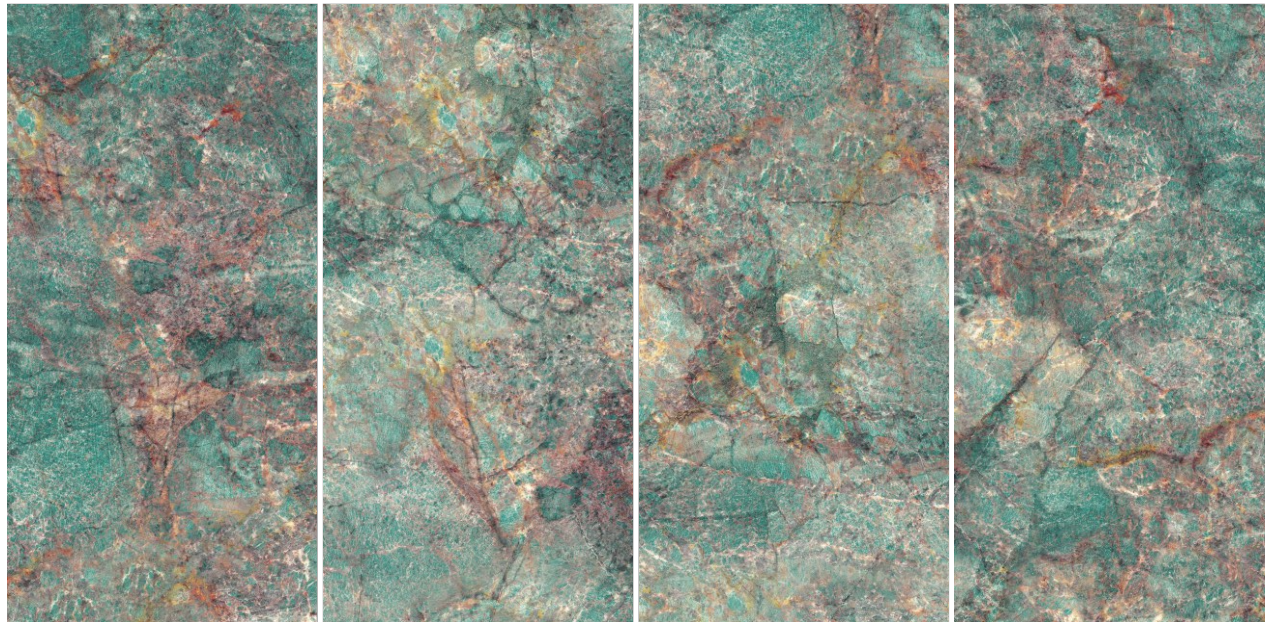

SPANIA
CERAMICA

Romenia Aqua

GLAM STONE
COLLECTION

600x
1200mm | **High-Gloss**
Finish | **04**
Random