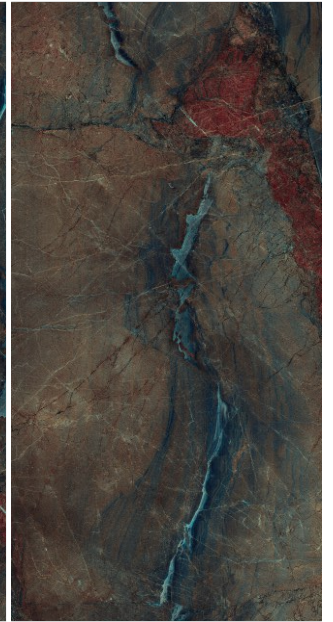

Lava Green

GLAM STONE
COLLECTION

600x | **High-Gloss** | **04**
1200mm | Finish | Random