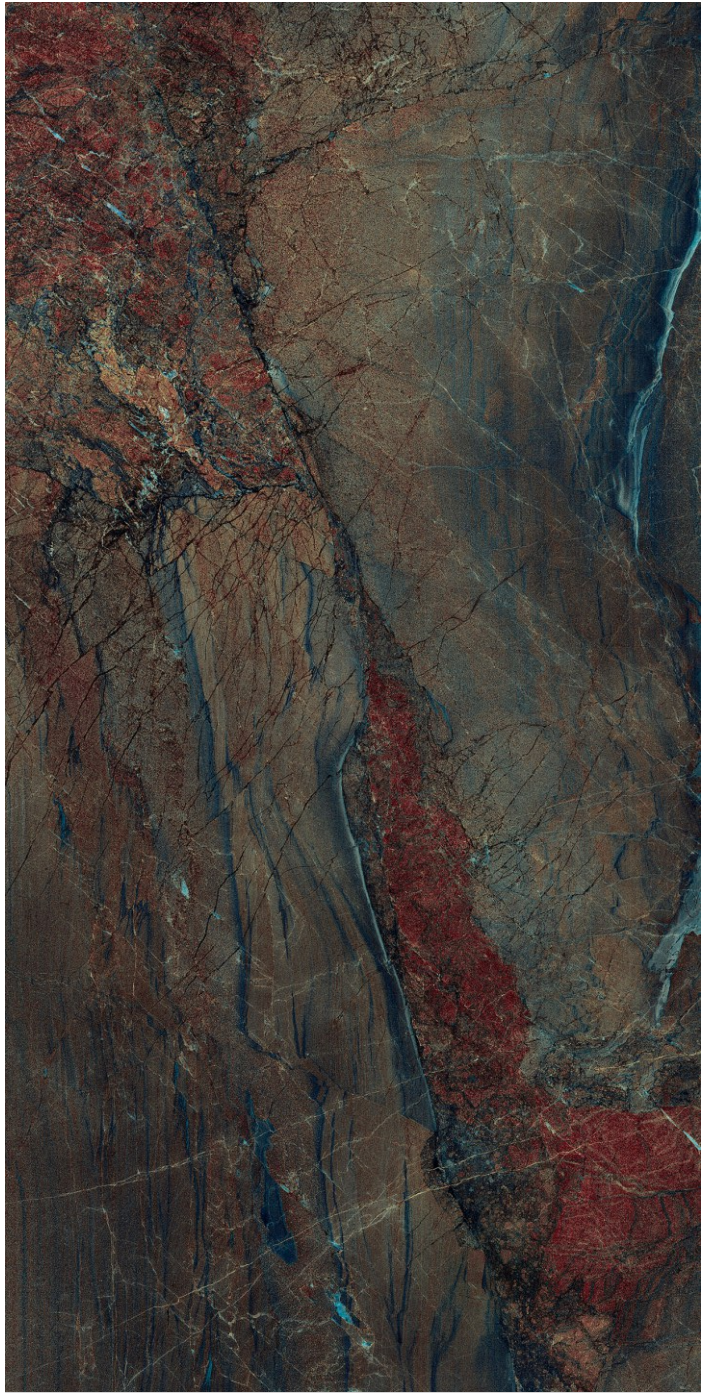

600x | **High-Gloss** | **04**
1200mm | Finish | Random

Lava Aqua

SPANIA
CERAMICA

Lava Gold

GLAM STONE
COLLECTION

600x | **High-Gloss** | **04**
1200mm | Finish | Random

SPANIA
CERAMICA

Lava Green