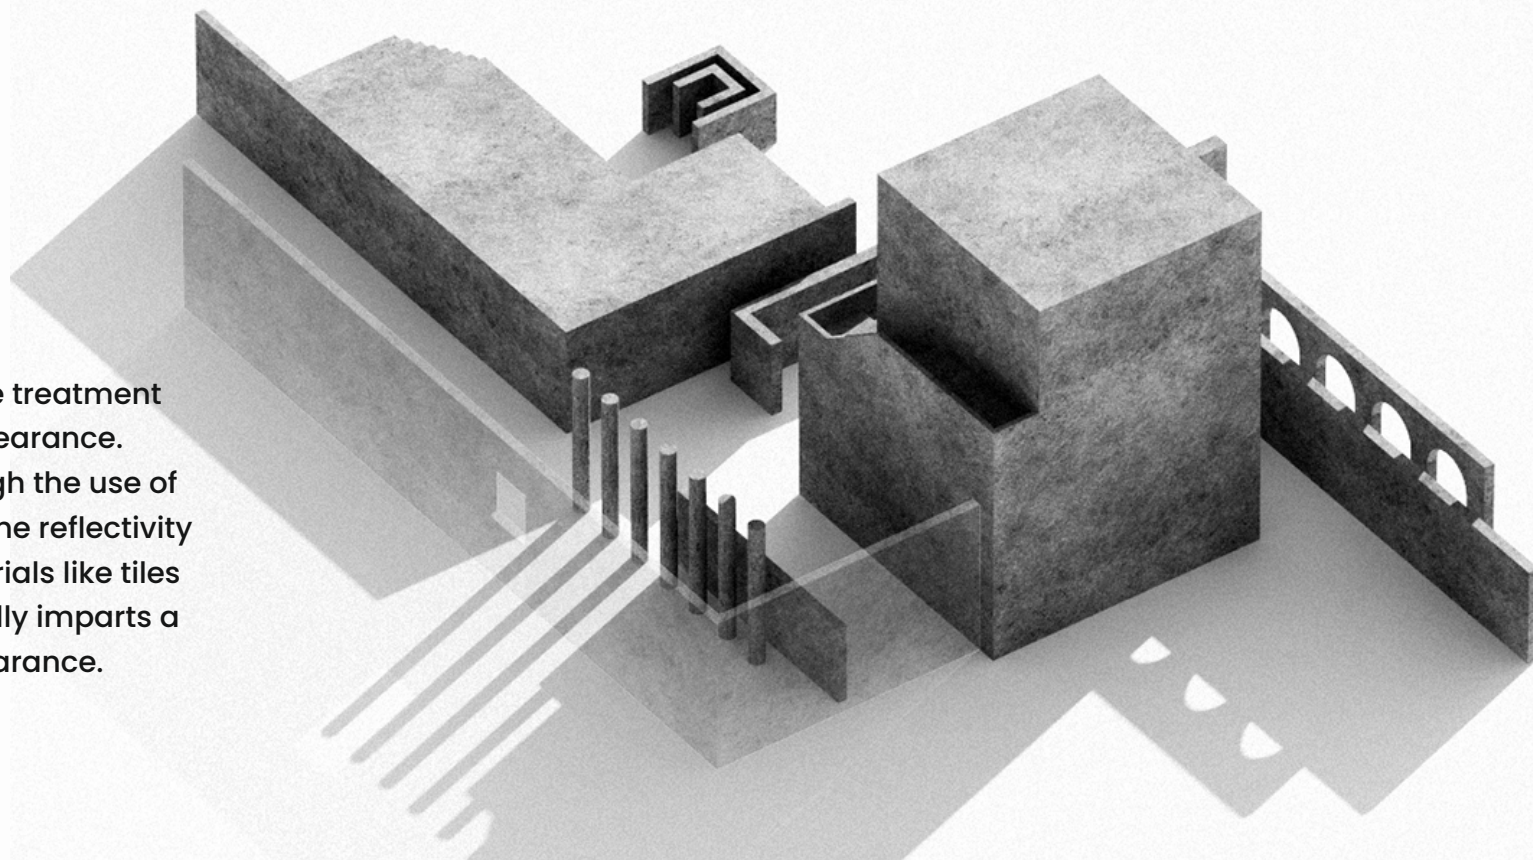

SPANIA
CERAMICA

GLAM STONE
COLLECTION

600x1200mm | HIGH GLOSS

INTRO DUCTION

Spania Is The Premium Ceramic Brand Par Excellence, With Products Conspicuous For Their Elegance And Sophistication, Based On Cutting-edge Technology And Modern Design. A Brand With A Forward Looking Philosophy And Strong Emphasis On Innovation And Design. we Build On Our Experience As Manufacturers And Keen Interest In Progress, Redefining Ourselves To Keep Up With The Times. with Products More Versatile Than Ever Before Thanks To Our New Formats, Finishes And Textures, We Aspire To Create Exquisitely Desirable Products Truly Distinctive From All The Rest

www.spaniaceramica.com

ELEGANCE IN EVERY REFLECTION

High Gloss Selection

SPANIA
CERAMICA

SPANIA 600X1200MM | GVT-PGVT
i

High gloss refers to a finish or surface treatment that produces a shiny, reflective appearance. This characteristic is achieved through the use of materials or coatings that enhance the reflectivity of the surface. In the context of materials like tiles or furniture, a high gloss finish typically imparts a smooth, polished, and lustrous appearance.