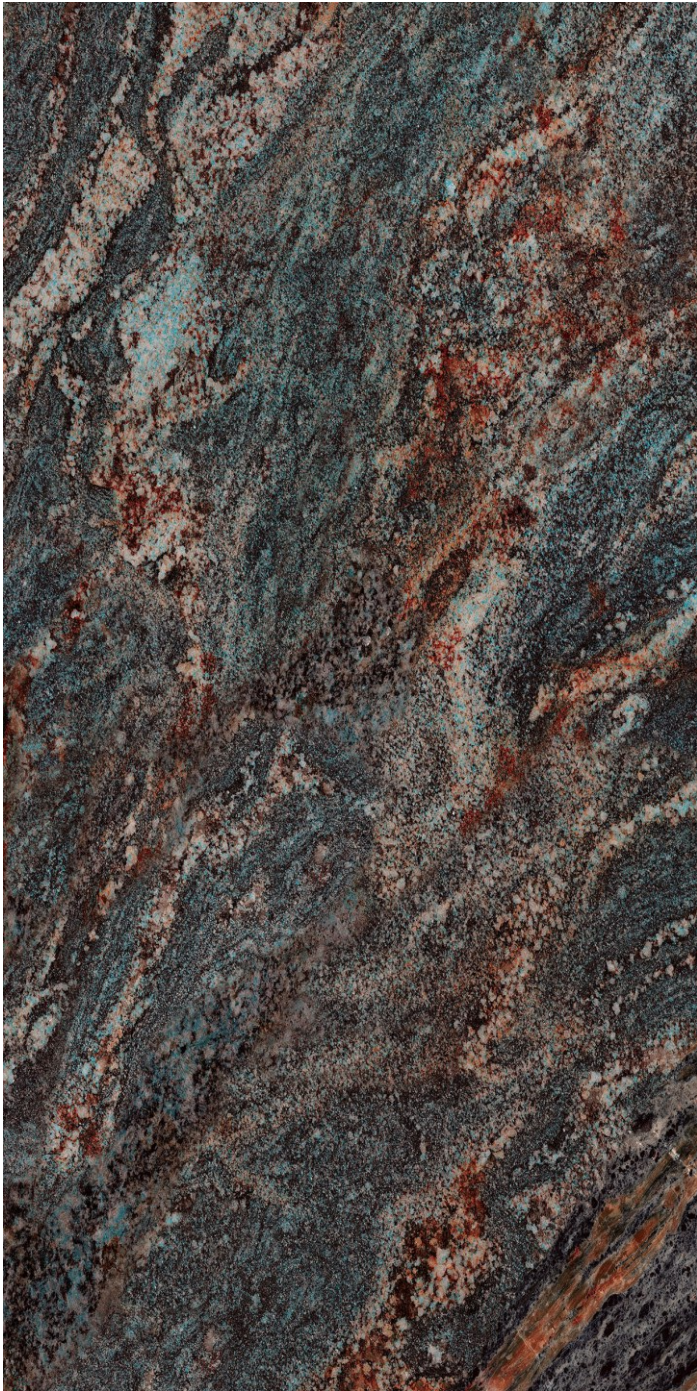

Mystry Gold

GLAM STONE
COLLECTION

600x | **High-Gloss** | **04**
1200mm | Finish | Random

SPANIA
CERAMICA

Mystry Mix

GLAM STONE
COLLECTION

600x | **High-Gloss** | **04**
1200mm | Finish | Random

Mystry Mix