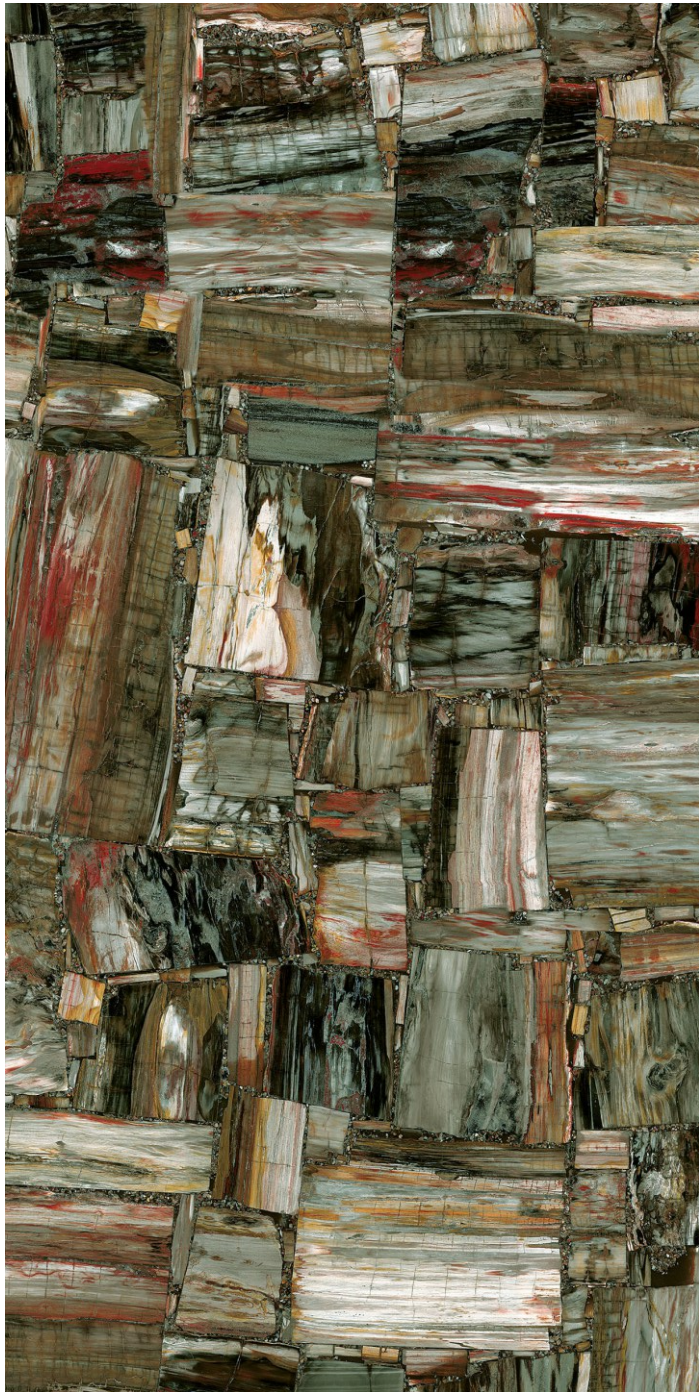

SPANIA
CERAMICA

Ruby Green Red

GLAM STONE
COLLECTION

600x
1200mm | **High-Gloss**
Finish | **04**
Random