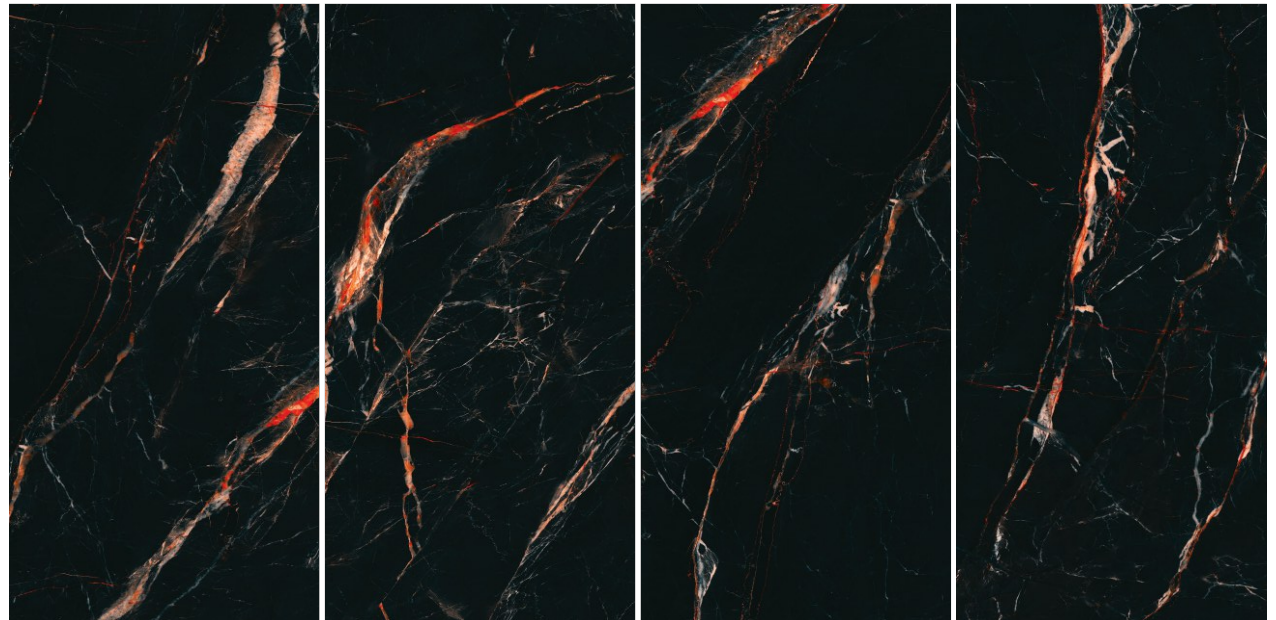

SPANIA
CERAMICA

Royal River Red

GLAM STONE
COLLECTION

600x | **High-Gloss** | **04**
1200mm | Finish | Random