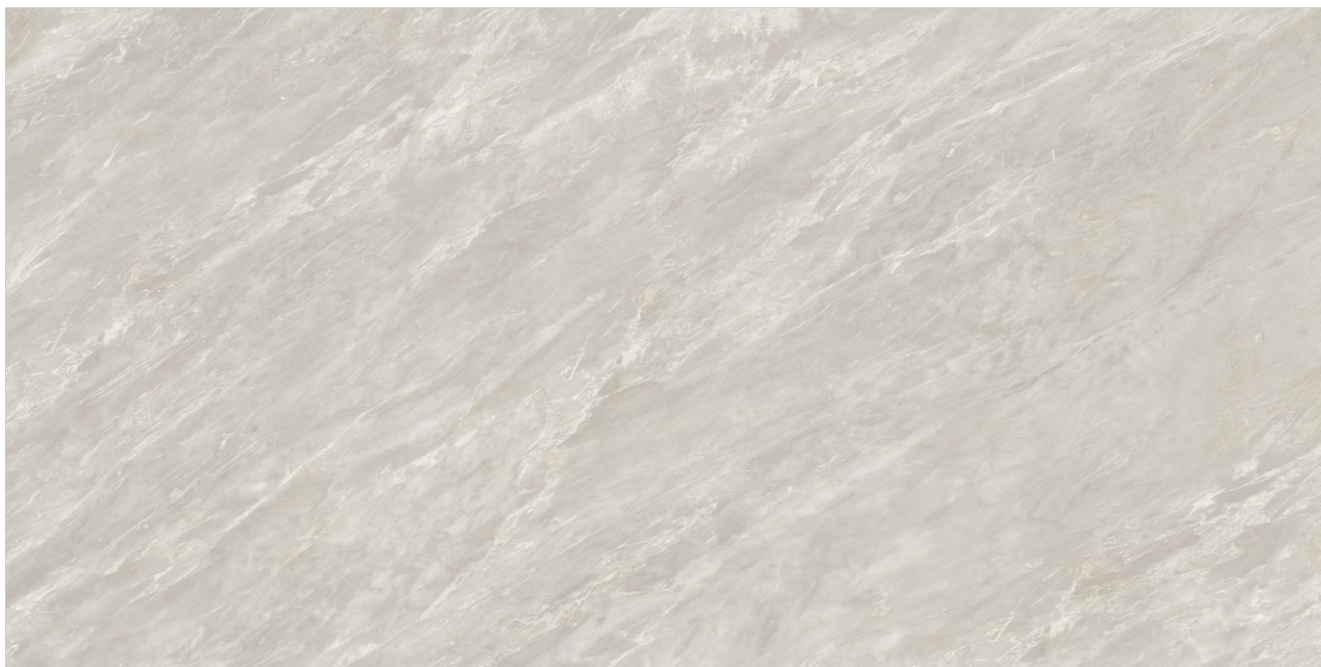

Alexa Mud

600x
1200mm

Surface
Glossy

Random
04

GLARE
COLLECTION

SPANIA
CERAMICA