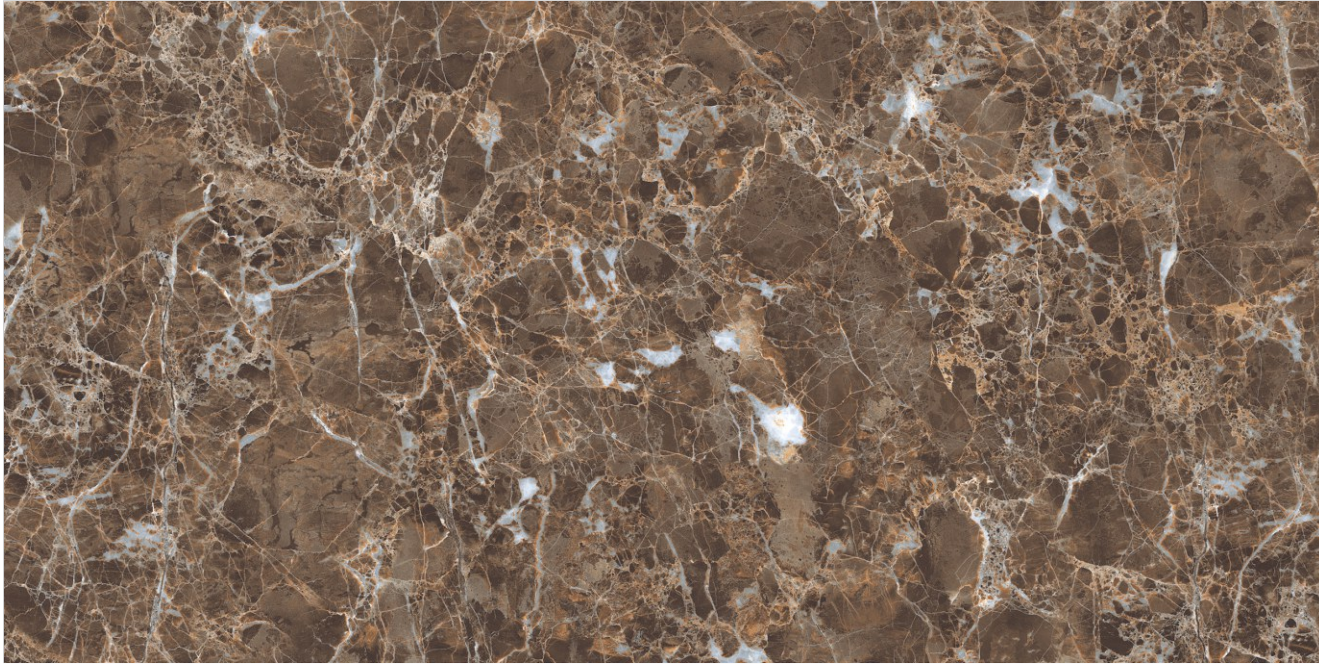

Surface
Glossy

Random
04

GLARE
COLLECTION

SPANIA
CERAMICA

Eastrella Orange

Emprador Brown

600x
1200mm

Surface
Glossy