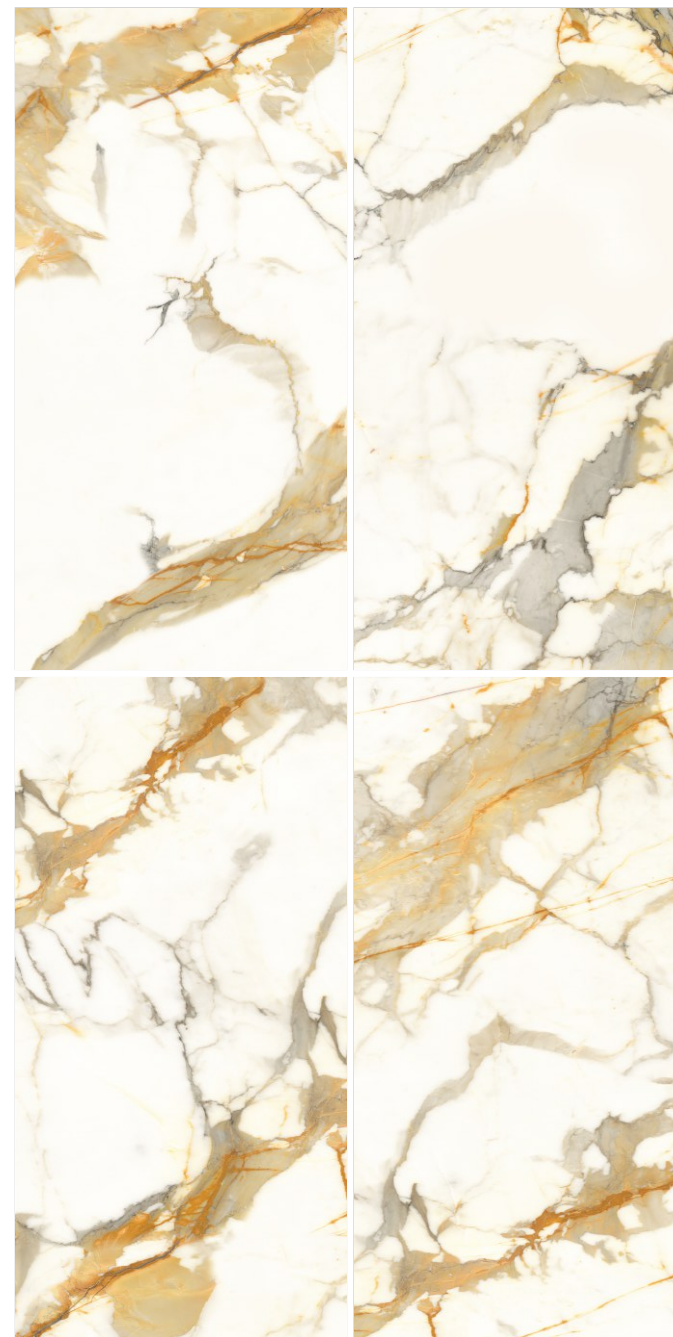

600x
1200mm

Surface
Glossy

Random
04

GLARE
COLLECTION

SPANIA
CERAMICA