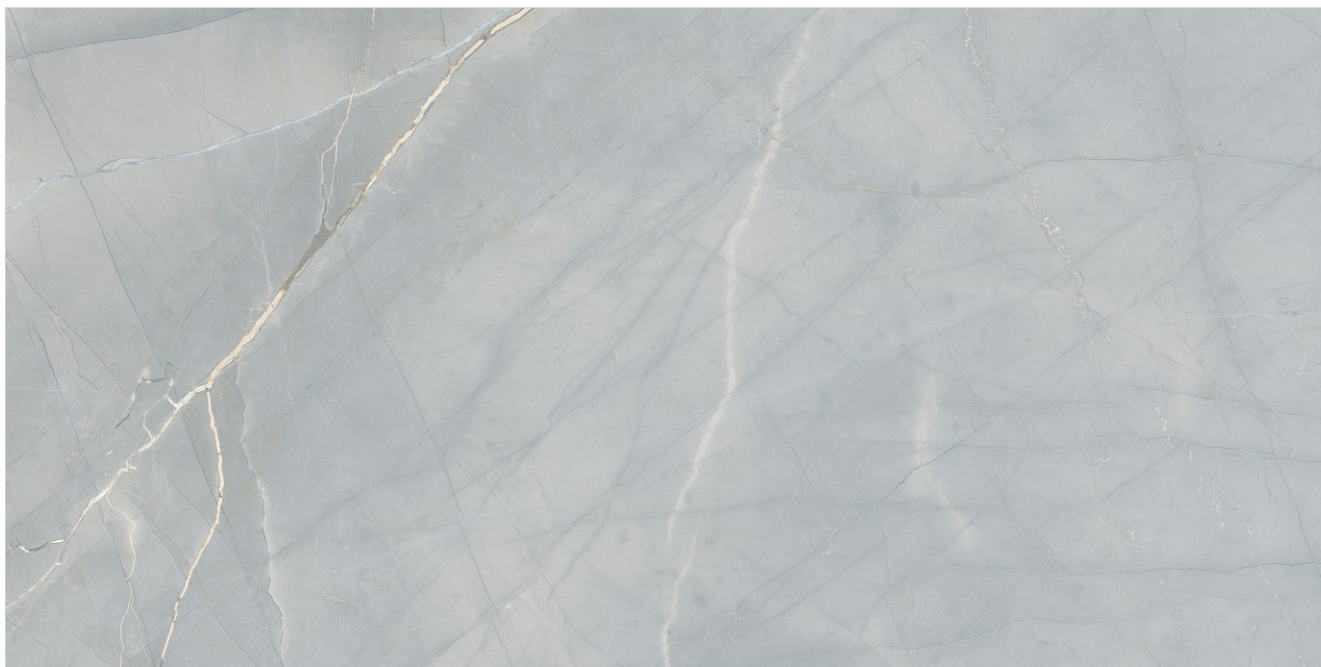

Armani Neo Blue

600x
1200mm

Surface
Glossy

Random
04

GLARE
COLLECTION

SPANIA
CERAMICA