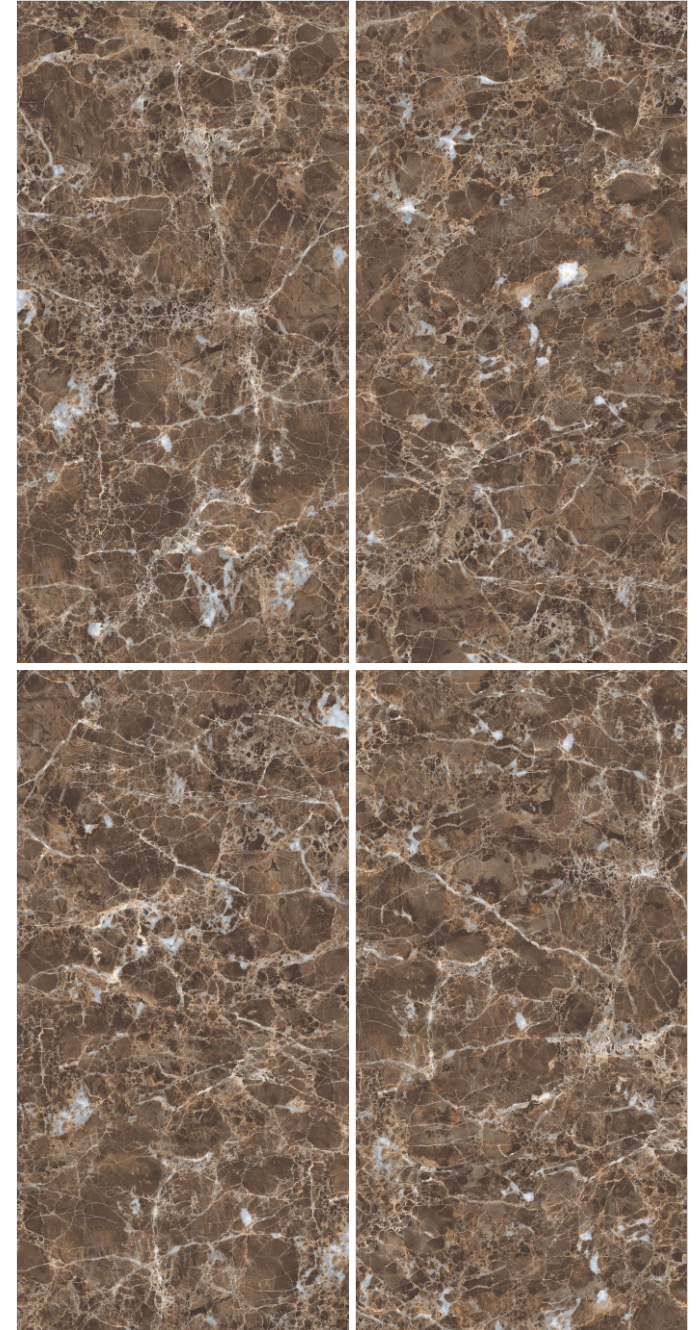

Surface
Glossy

Random
04

GLARE
COLLECTION

SPANIA
CERAMICA

Eastrella Orange

Emprador Brown

600x
1200mm

Surface
Glossy