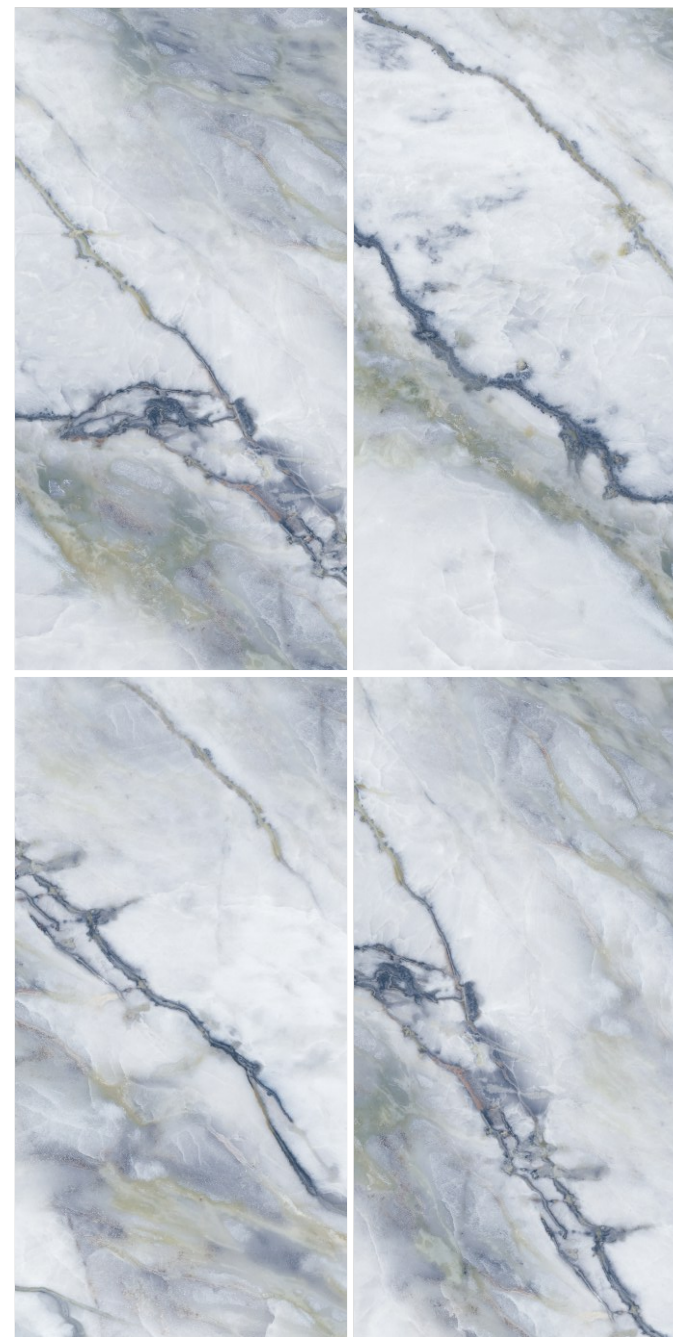

600x
1200mm

Surface
Glossy

Random
04

GLARE
COLLECTION