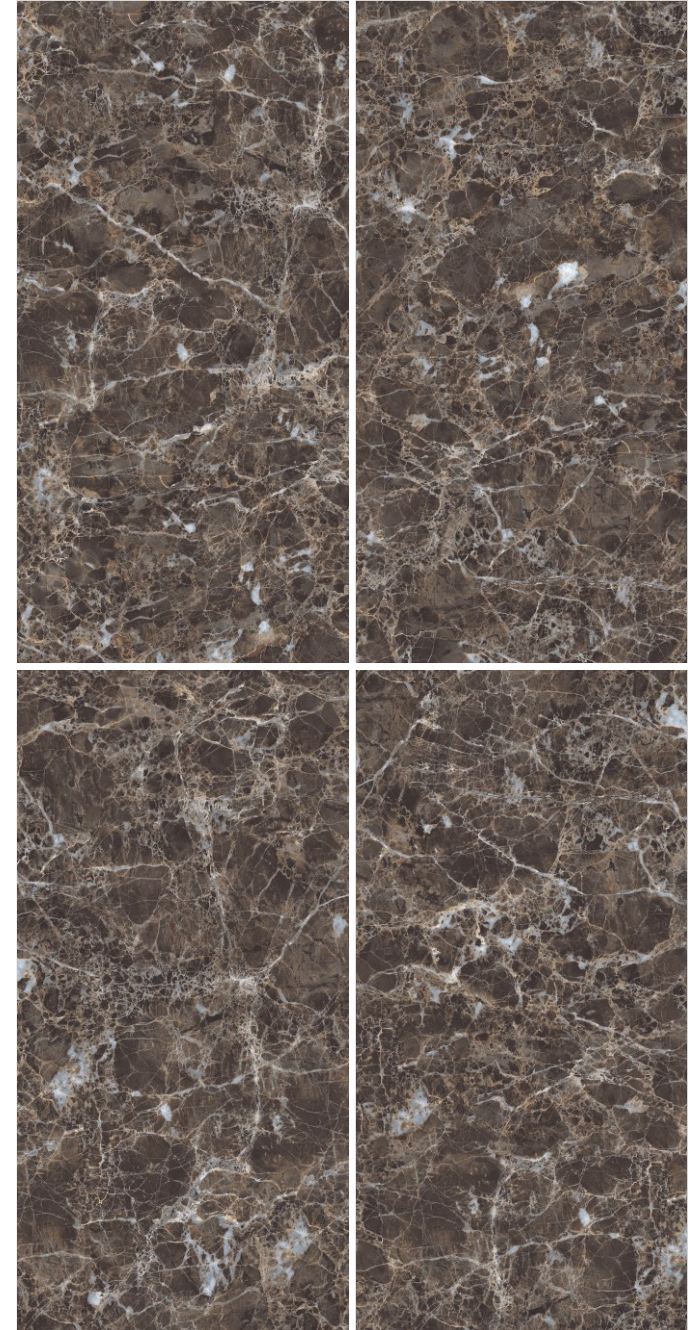

Emprador Choco

600x
1200mm

Surface
Glossy

Random
04

GLARE
COLLECTION

SPANIA
CERAMICA