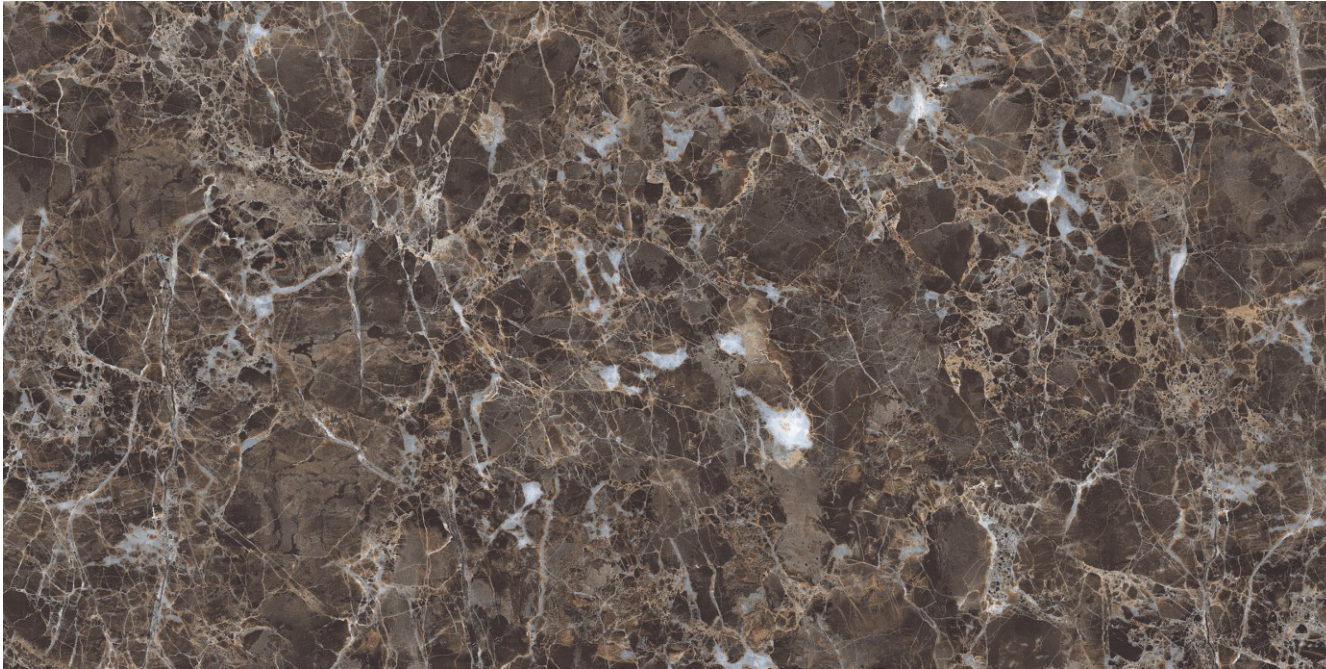

Emprador Choco

600x
1200mm

Surface
Glossy

Random
04

GLARE
COLLECTION

SPANIA
CERAMICA