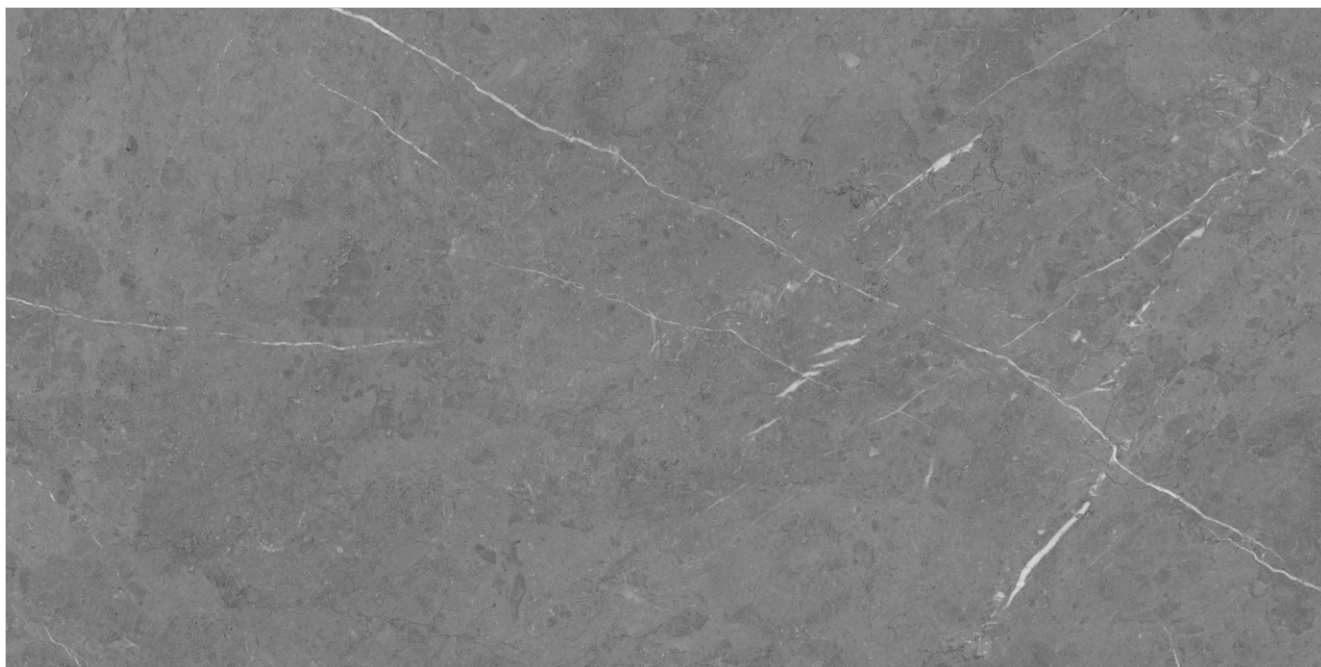

600x
1200mm

Surface
Glossy

Random
04

GLARE
COLLECTION

SPANIA
CERAMICA

Fusion Grey

600x
1200mm

Surface
Glossy