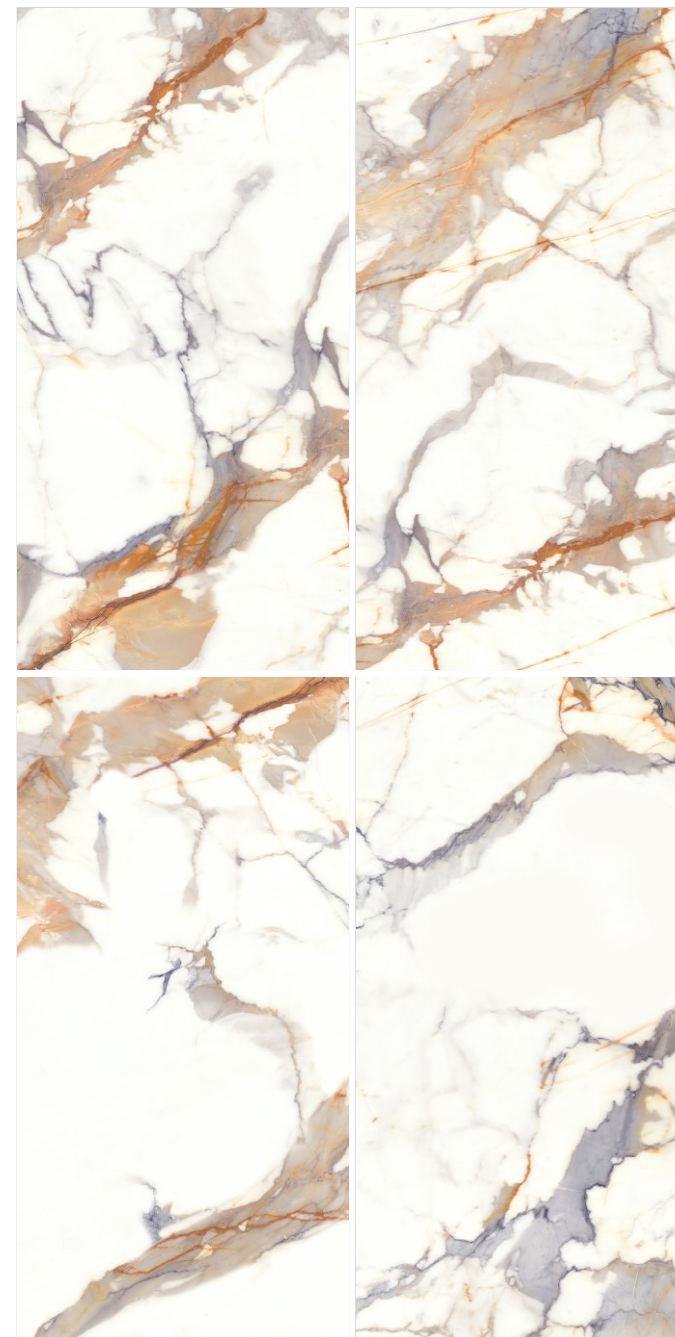

GLARE
COLLECTION

SPANIA
CERAMICA

Emerald Ocean

Fabulous Gold

600x
1200mm

Surface
Glossy

Random
04

GLARE
COLLECTION

SPANIA
CERAMICA

Fabulous Mix

600x
1200mm

Surface
Glossy

Random
04

GLARE
COLLECTION

SPANIA
CERAMICA

Fabulous-mix