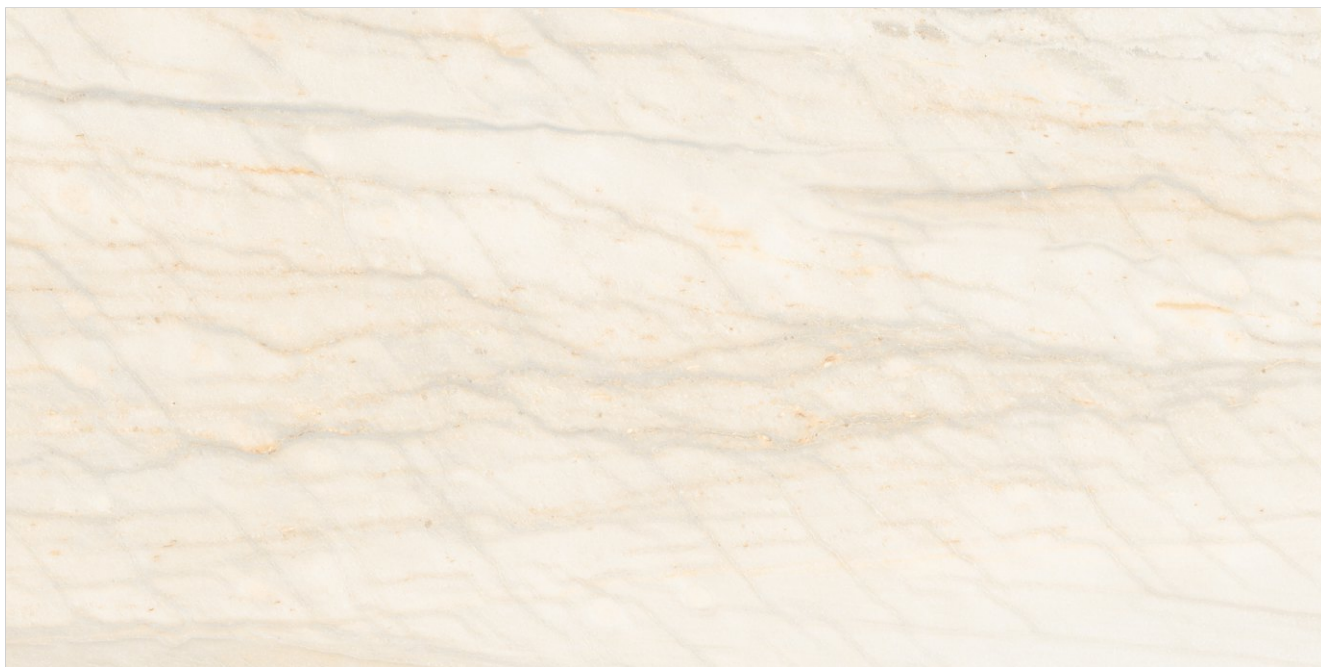

Alton Sand

600x
1200mm

Surface
Glossy

Random
04

GLARE
COLLECTION

SPANIA
CERAMICA