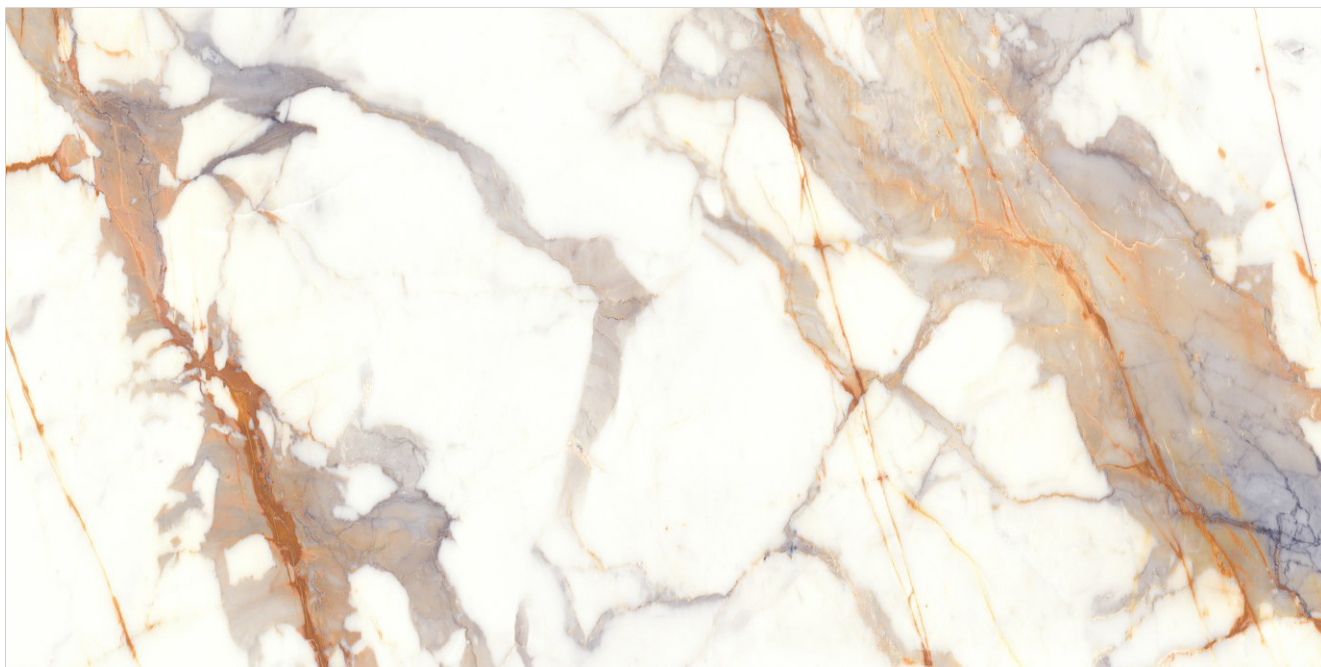

Fabulous Mix