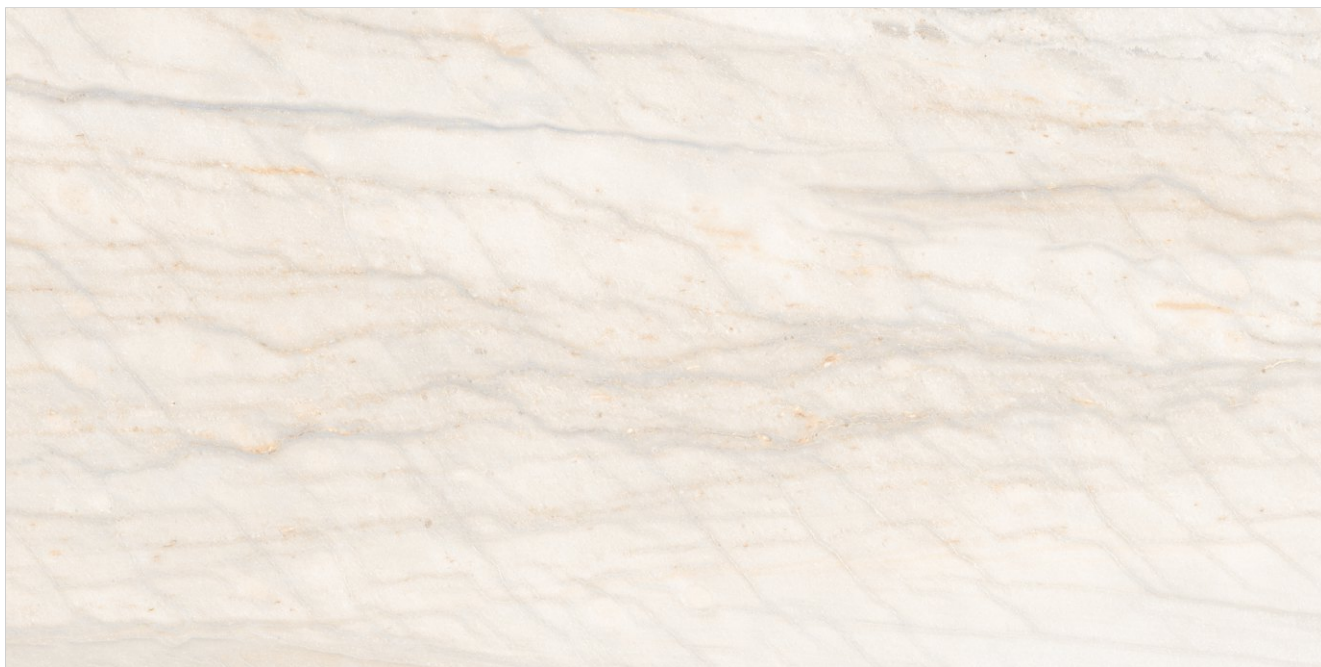

Random
04

GLARE
COLLECTION

SPANIA
CERAMICA

Alpinus Orange

Alton Ciano

600x
1200mm

Surface
Glossy

Random
04