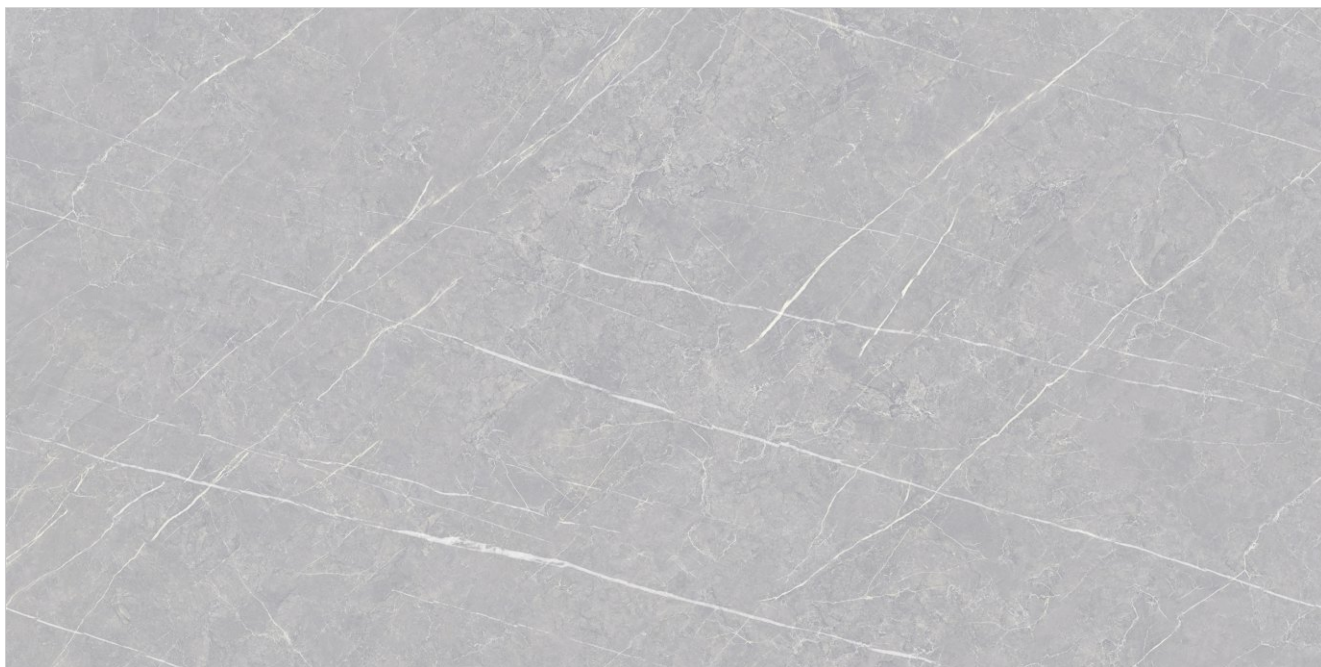

Armani Grey

600x
1200mm

Surface
Glossy

Random
04

GLARE
COLLECTION

SPANIA
CERAMICA